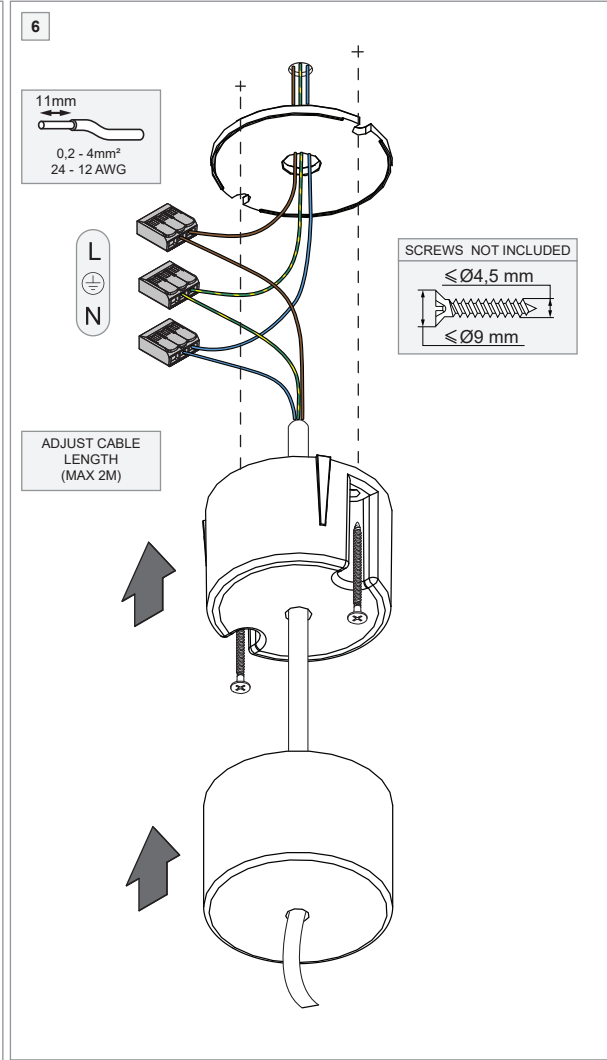

Smart tubed suspension 82 XL LED warm dim Tre dim GI

128419XX

⚡ LIGHT SOURCE - DO NOT TOUCH LED
 Touching the LED can result in permanent damage of the light source. The light source contained in this luminaire shall only be replaced by the manufacturer or his service agent or a similar qualified person.

⚡ PREVENTING ELECTROSTATIC DAMAGE
 A discharge of static electricity may damage sensitive components. Therefore do not touch the LED nor the stripped parts of the wires with bare hands. Always be properly insulated by using ESD gloves.