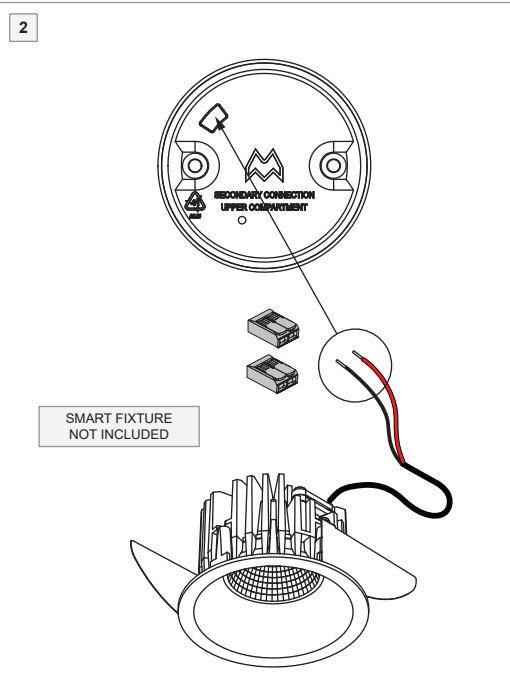

Smart tubed suspension 82 XL LED warm dim Tre dim GI

128419XX

⚡ LIGHT SOURCE - DO NOT TOUCH LED
 Touching the LED can result in permanent damage of the light source. The light source contained in this luminaire shall only be replaced by the manufacturer or his service agent or a similar qualified person.

⚡ PREVENTING ELECTROSTATIC DAMAGE
 A discharge of static electricity may damage sensitive components. Therefore do not touch the LED nor the stripped parts of the wires with bare hands. Always be properly insulated by using ESD gloves.