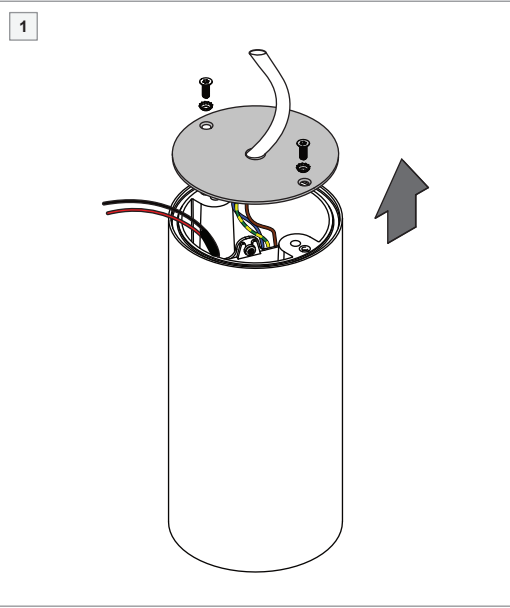

Smart tubed suspension 82 XL LED warm dim Tre dim GI

128419XX

⚡ LIGHT SOURCE - DO NOT TOUCH LED
 Touching the LED can result in permanent damage of the light source. The light source contained in this luminaire shall only be replaced by the manufacturer or his service agent or a similar qualified person.

⚡ PREVENTING ELECTROSTATIC DAMAGE
 A discharge of static electricity may damage sensitive components. Therefore do not touch the LED nor the stripped parts of the wires with bare hands. Always be properly insulated by using ESD gloves.