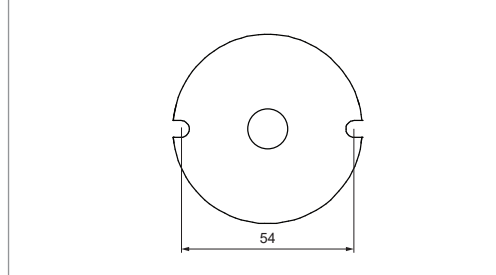

Smart tubed suspension 82 XL LED warm dim Tre dim GI

128419XX

⚡ LIGHT SOURCE - DO NOT TOUCH LED
 Touching the LED can result in permanent damage of the light source. The light source contained in this luminaire shall only be replaced by the manufacturer or his service agent or a similar qualified person.