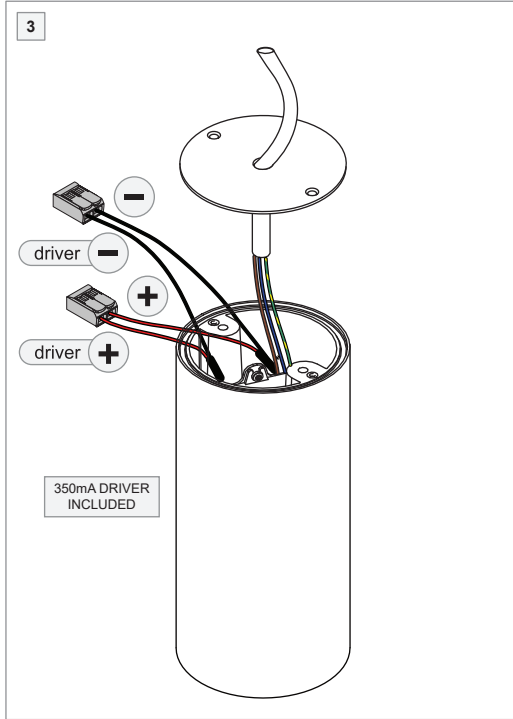

Smart tubed suspension 82 XL LED warm dim Tre dim GI

128419XX

⚡ LIGHT SOURCE - DO NOT TOUCH LED
 Touching the LED can result in permanent damage of the light source. The light source contained in this luminaire shall only be replaced by the manufacturer or his service agent or a similar qualified person.

⚡ PREVENTING ELECTROSTATIC DAMAGE
 A discharge of static electricity may damage sensitive components. Therefore do not touch the LED nor the stripped parts of the wires with bare hands. Always be properly insulated by using ESD gloves.