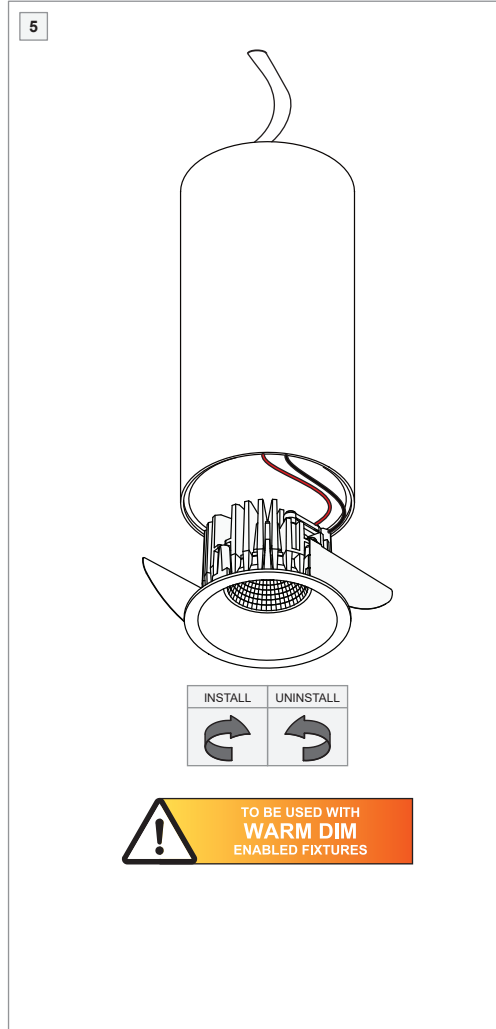

Smart tubed suspension 82 XL LED warm dim Tre dim GI

128419XX

⚡ LIGHT SOURCE - DO NOT TOUCH LED
 Touching the LED can result in permanent damage of the light source. The light source contained in this luminaire shall only be replaced by the manufacturer or his service agent or a similar qualified person.

⚡ PREVENTING ELECTROSTATIC DAMAGE
 A discharge of static electricity may damage sensitive components. Therefore do not touch the LED nor the stripped parts of the wires with bare hands. Always be properly insulated by using ESD gloves.