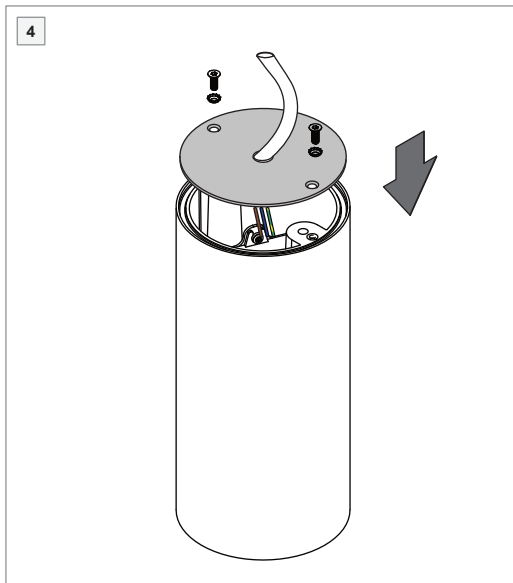

Smart tubed suspension 82 XL LED warm dim Tre dim GI

128419XX

⚡ LIGHT SOURCE - DO NOT TOUCH LED
 Touching the LED can result in permanent damage of the light source. The light source contained in this luminaire shall only be replaced by the manufacturer or his service agent or a similar qualified person.

⚡ PREVENTING ELECTROSTATIC DAMAGE
 A discharge of static electricity may damage sensitive components. Therefore do not touch the LED nor the stripped parts of the wires with bare hands. Always be properly insulated by using ESD gloves.