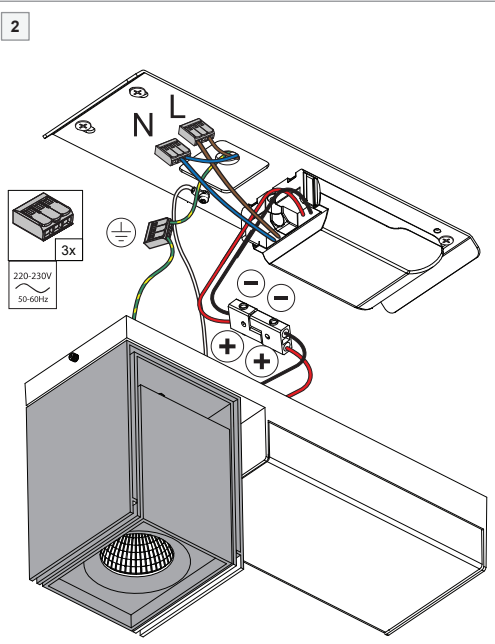

# Rektor 1x LED Tre dim

128260XX-B2\_128261XX-B2\_128280XX-B2\_128281XX-B2

**LIGHT SOURCE - DO NOT TOUCH LED**  
 Touching the LED can result in permanent damage of the light source. The light source contained in this luminaire shall only be replaced by the manufacturer or his service agent or a similar qualified person.