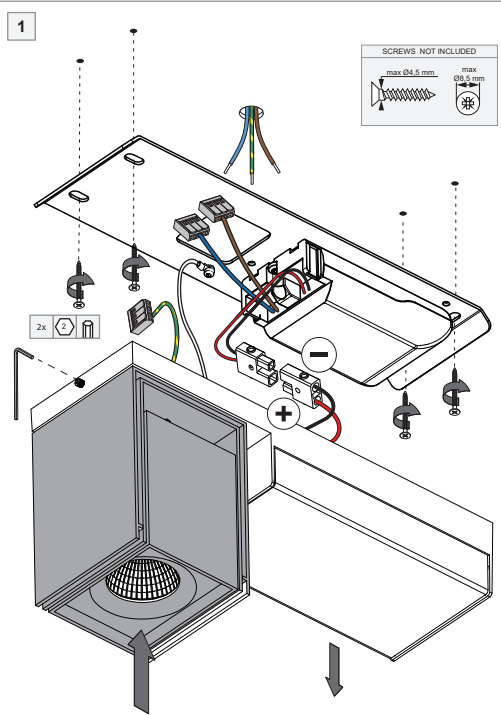

# Rektor 1x LED Tre dim

128260XX-B2\_128261XX-B2\_128280XX-B2\_128281XX-B2

**LIGHT SOURCE - DO NOT TOUCH LED**  
 Touching the LED can result in permanent damage of the light source. The light source contained in this luminaire shall only be replaced by the manufacturer or his service agent or a similar qualified person.