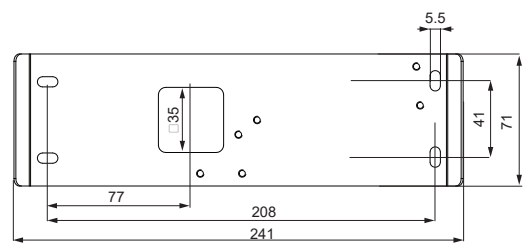

# Rektor 1x LED Tre dim

128260XX-B2\_128261XX-B2\_128280XX-B2\_128281XX-B2

**LIGHT SOURCE - DO NOT TOUCH LED**  
 Touching the LED can result in permanent damage of the light source. The light source contained in this luminaire shall only be replaced by the manufacturer or his service agent or a similar qualified person.