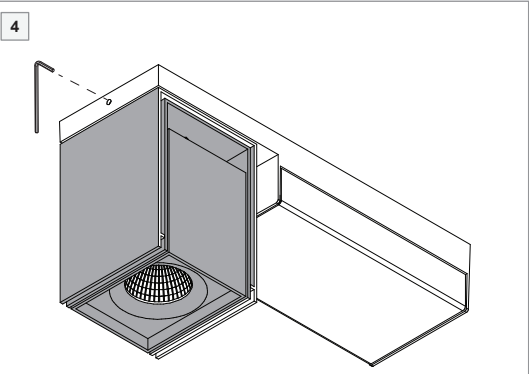

# Rektor 1x LED Tre dim

128260XX-B2\_128261XX-B2\_128280XX-B2\_128281XX-B2

**LIGHT SOURCE - DO NOT TOUCH LED**  
 Touching the LED can result in permanent damage of the light source. The light source contained in this luminaire shall only be replaced by the manufacturer or his service agent or a similar qualified person.