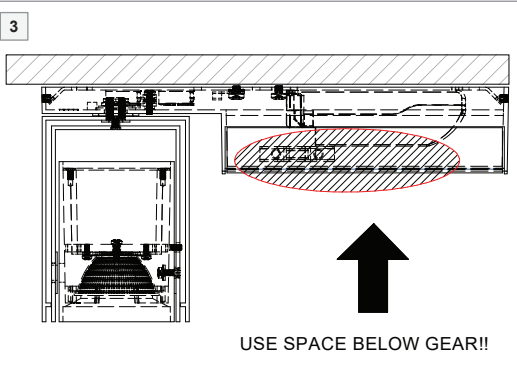

# Rektor 1x LED Tre dim

128260XX-B2\_128261XX-B2\_128280XX-B2\_128281XX-B2

**LIGHT SOURCE - DO NOT TOUCH LED**  
 Touching the LED can result in permanent damage of the light source. The light source contained in this luminaire shall only be replaced by the manufacturer or his service agent or a similar qualified person.