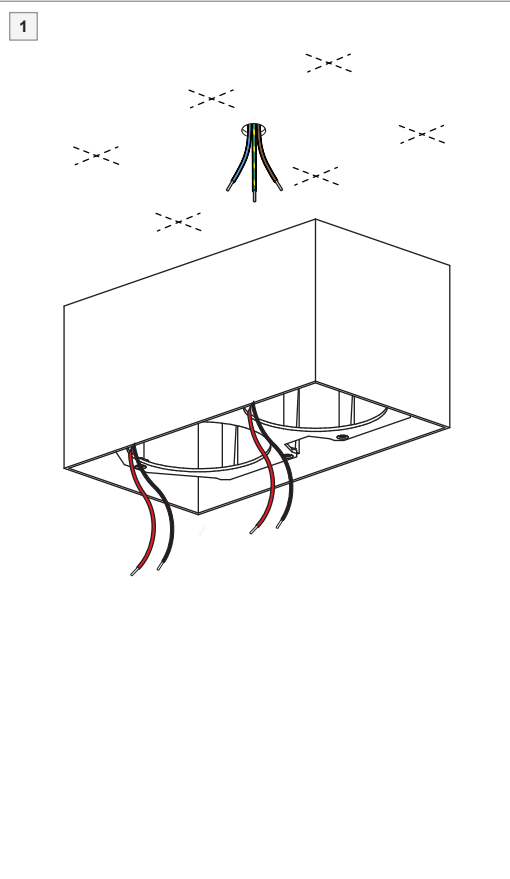

# Smart surface box 115 2x LED warm dim Tre dim GI

128013XX

**LIGHT SOURCE - DO NOT TOUCH LED**  
Touching the LED can result in permanent damage of the light source. The light source contained in this luminaire shall only be replaced by the manufacturer or his service agent or a similar qualified person.

**PREVENTING ELECTROSTATIC DAMAGE**  
A discharge of static electricity may damage sensitive components. Always be properly grounded when touching leads or circuitry inside the luminaire. Use a wrist strap connected by a ground cord to the housing. Avoid touching the light sources with bare hands.