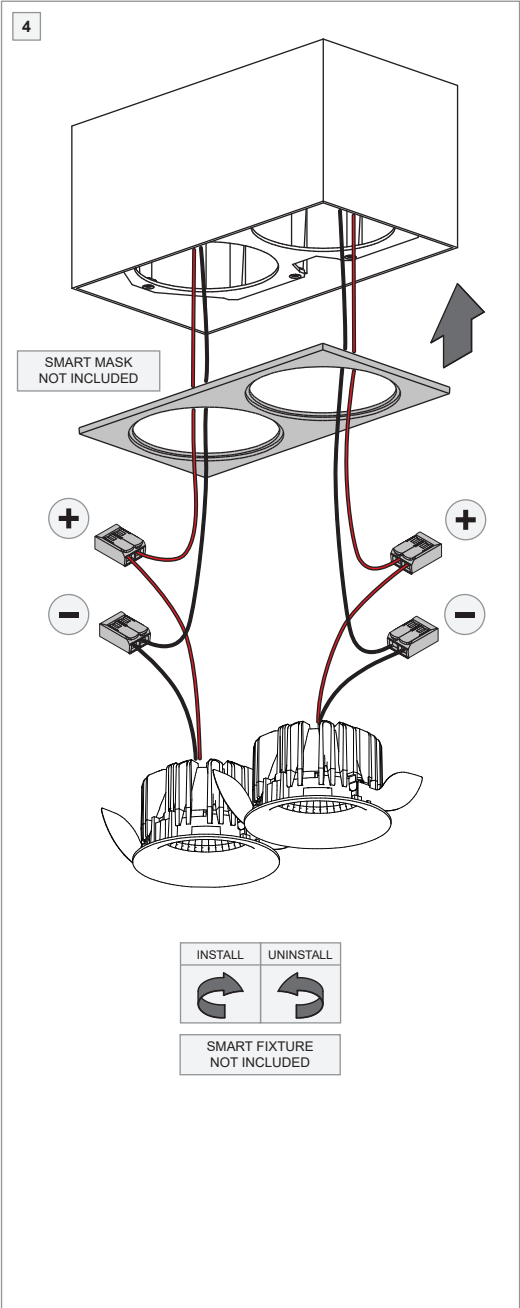

# Smart surface box 115 2x LED warm dim Tre dim GI

128013XX

**LIGHT SOURCE - DO NOT TOUCH LED**  
Touching the LED can result in permanent damage of the light source. The light source contained in this luminaire shall only be replaced by the manufacturer or his service agent or a similar qualified person.

**PREVENTING ELECTROSTATIC DAMAGE**  
A discharge of static electricity may damage sensitive components. Always be properly grounded when touching leads or circuitry inside the luminaire. Use a wrist strap connected by a ground cord to the housing. Avoid touching the light sources with bare hands.