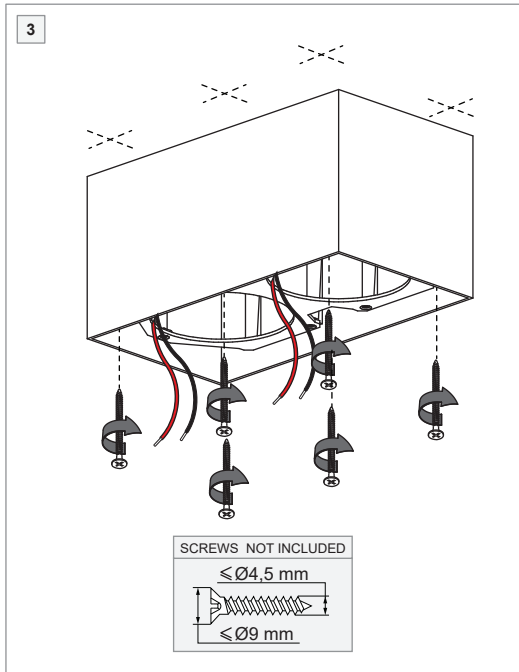

# Smart surface box 115 2x LED warm dim Tre dim GI

128013XX

**LIGHT SOURCE - DO NOT TOUCH LED**  
Touching the LED can result in permanent damage of the light source. The light source contained in this luminaire shall only be replaced by the manufacturer or his service agent or a similar qualified person.

**PREVENTING ELECTROSTATIC DAMAGE**  
A discharge of static electricity may damage sensitive components. Always be properly grounded when touching leads or circuitry inside the luminaire. Use a wrist strap connected by a ground cord to the housing. Avoid touching the light sources with bare hands.