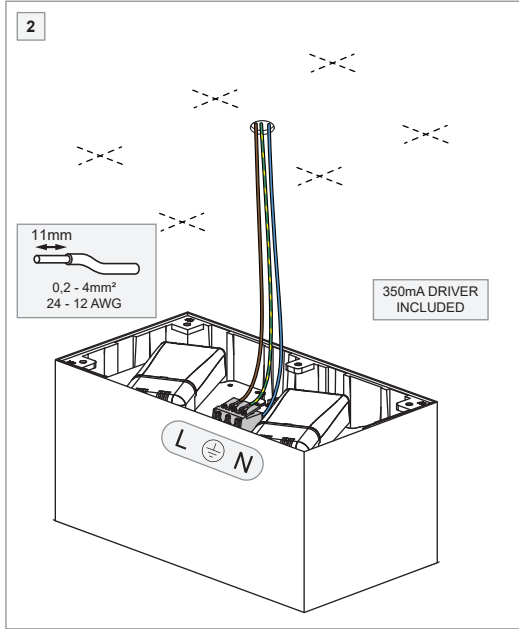

# Smart surface box 115 2x LED warm dim Tre dim GI

128013XX

**LIGHT SOURCE - DO NOT TOUCH LED**  
Touching the LED can result in permanent damage of the light source. The light source contained in this luminaire shall only be replaced by the manufacturer or his service agent or a similar qualified person.

**PREVENTING ELECTROSTATIC DAMAGE**  
A discharge of static electricity may damage sensitive components. Always be properly grounded when touching leads or circuitry inside the luminaire. Use a wrist strap connected by a ground cord to the housing. Avoid touching the light sources with bare hands.