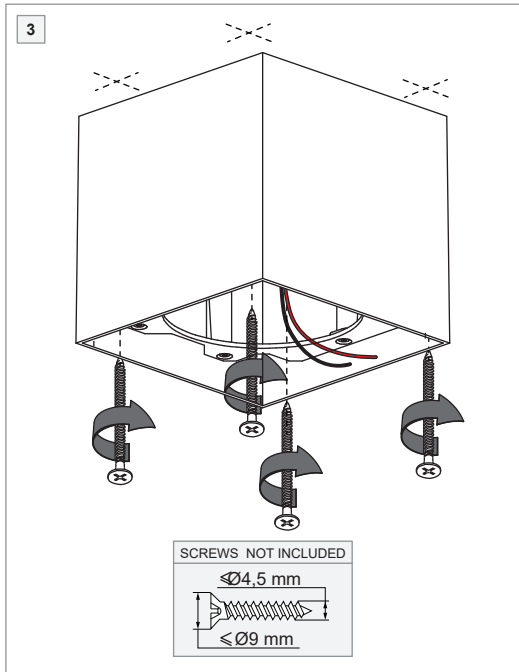

Smart surface box 115 1x LED warm dim Tre dim GI

128003XX

LIGHT SOURCE - DO NOT TOUCH LED

Touching the LED can result in permanent damage of the light source. The light source contained in this luminaire shall only be replaced by the manufacturer or his service agent or a similar qualified person.