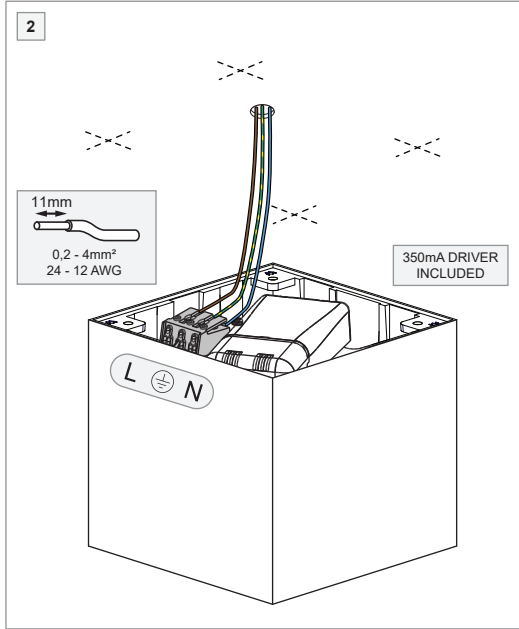

Smart surface box 115 1x LED warm dim Tre dim GI

128003XX

LIGHT SOURCE - DO NOT TOUCH LED

Touching the LED can result in permanent damage of the light source. The light source contained in this luminaire shall only be replaced by the manufacturer or his service agent or a similar qualified person.

PREVENTING ELECTROSTATIC DAMAGE

A discharge of static electricity may damage sensitive components. Always be properly grounded when touching leads or circuitry inside the luminaire. Use a wrist strap connected by a ground cord to the housing. Avoid touching the light sources with bare hands.