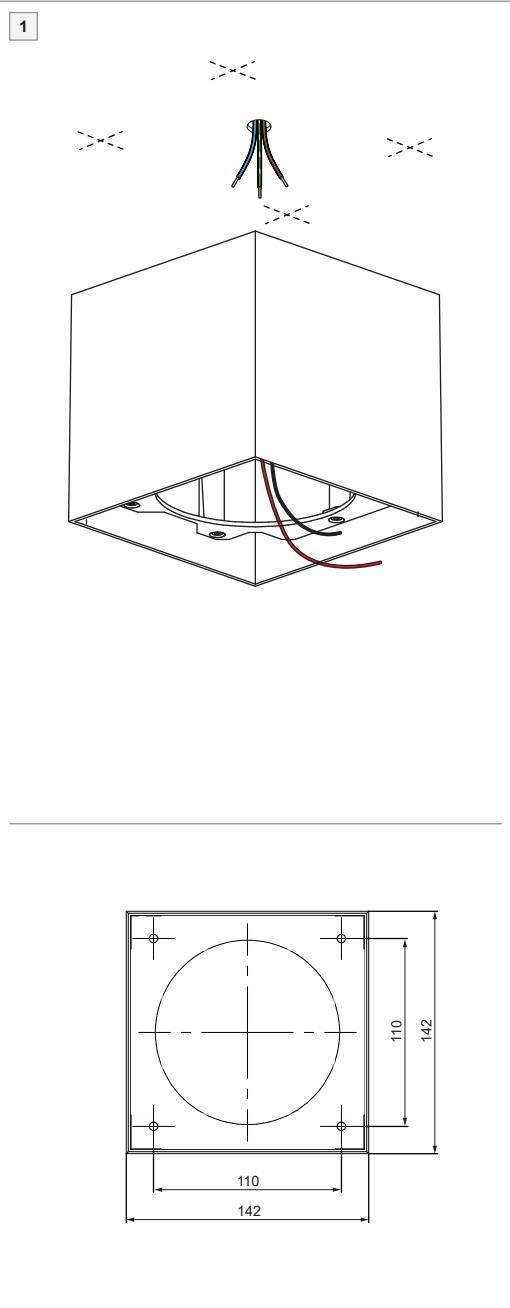

Smart surface box 115 1x LED warm dim Tre dim GI

128003XX

LIGHT SOURCE - DO NOT TOUCH LED

Touching the LED can result in permanent damage of the light source. The light source contained in this luminaire shall only be replaced by the manufacturer or his service agent or a similar qualified person.