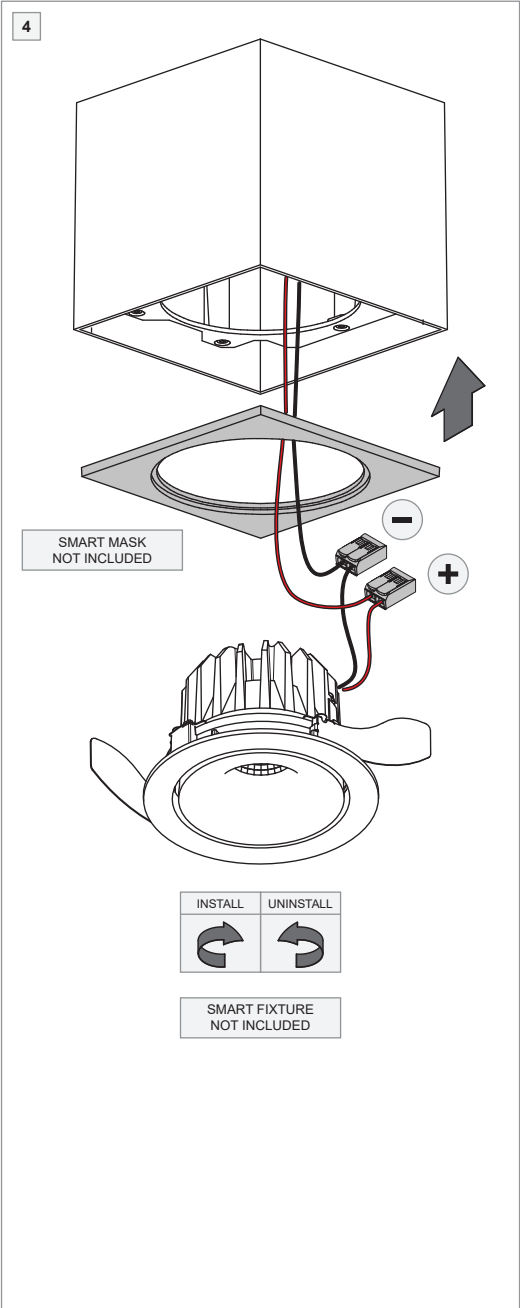

Smart surface box 115 1x LED warm dim Tre dim GI

128003XX

LIGHT SOURCE - DO NOT TOUCH LED

Touching the LED can result in permanent damage of the light source. The light source contained in this luminaire shall only be replaced by the manufacturer or his service agent or a similar qualified person.