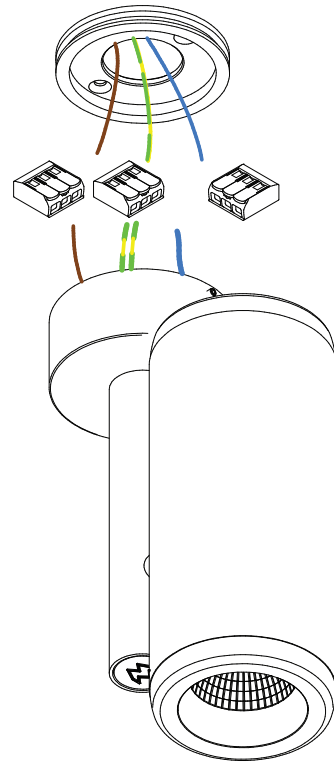

Medard Ceiling 1x LED TrE DIM

127326XX_127328XX_127341XX_127343XX

⚡ **LIGHT SOURCE - DO NOT TOUCH LED**

Touching the LED can result in permanent damage of the light source. The light source contained in this luminaire shall only be replaced by the manufacturer or his service agent or a similar qualified person.