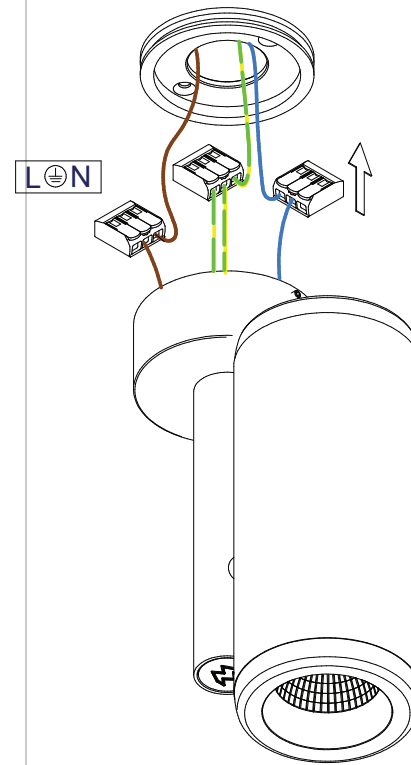

Medard Ceiling 1x LED TrE DIM

127326XX_127328XX_127341XX_127343XX

⚡ **LIGHT SOURCE - DO NOT TOUCH LED**

Touching the LED can result in permanent damage of the light source. The light source contained in this luminaire shall only be replaced by the manufacturer or his service agent or a similar qualified person.