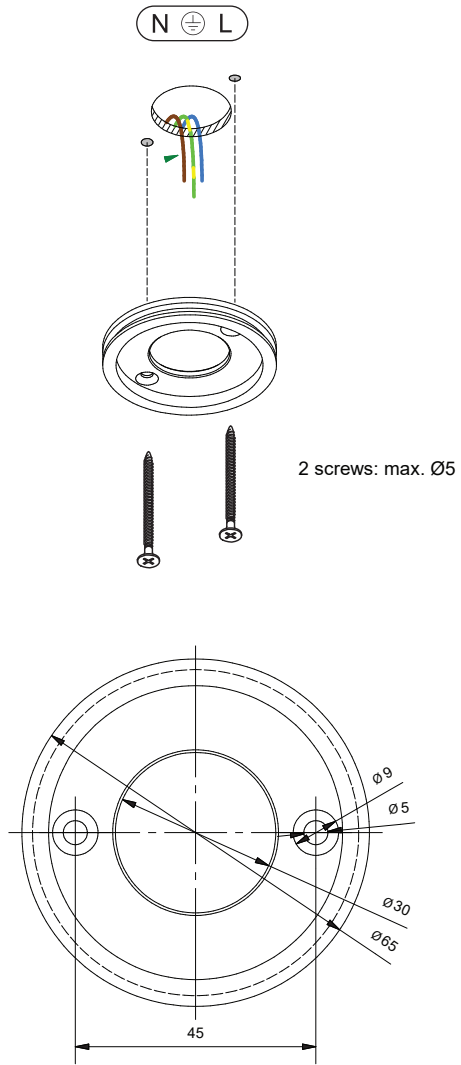

Medard Ceiling 1x LED TrE DIM

127326XX_127328XX_127341XX_127343XX

⚡ **LIGHT SOURCE - DO NOT TOUCH LED**

Touching the LED can result in permanent damage of the light source. The light source contained in this luminaire shall only be replaced by the manufacturer or his service agent or a similar qualified person.

220-230V
50-60Hz

L, C

↔

🏠

♻️

CE