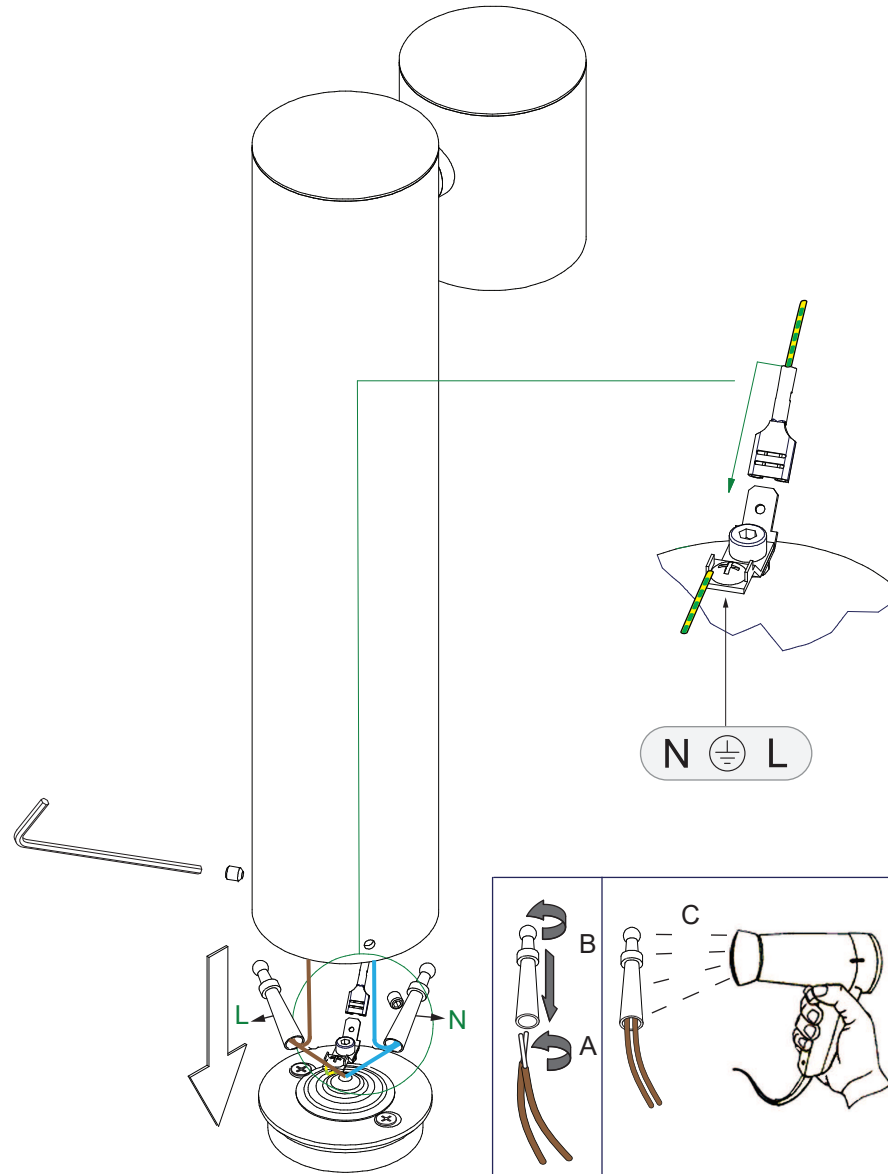

Lowieze low / high IP54 1x LED 3000K flood GI

126713XX_126723XX

1

2

3

Can be used with:
11189802 Earthpin 350mm BI

Replace protective shield when broken.
The luminaire shall only be used complete with its protective shield.
Reference number: 1012034