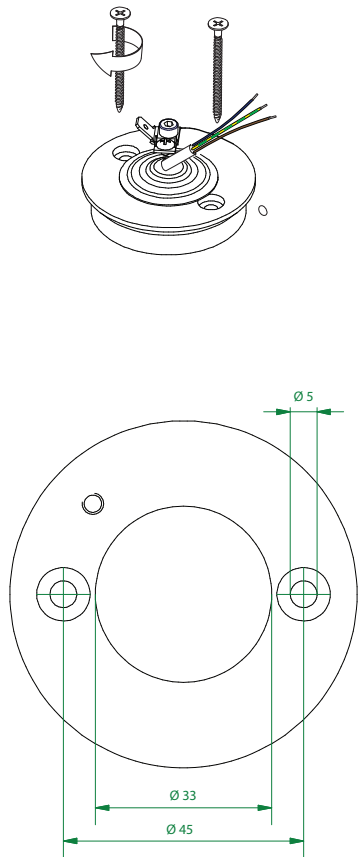

Lowieze low / high IP54 1x LED 3000K flood GI

126713XX_126723XX

1

2

3

Can be used with:
11189802 Earthpin 350mm BI

Replace protective shield when broken.
The luminaire shall only be used complete with its protective shield.
Reference number: 1012034