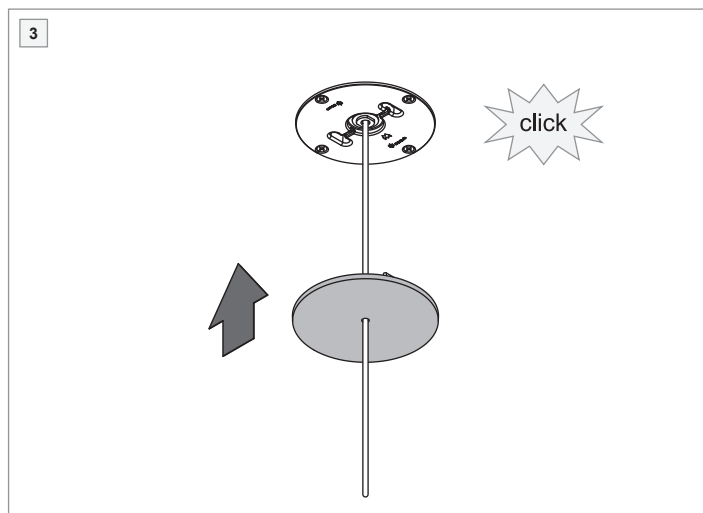

Tulip Bloom/Blossom E27 Power Feed Recessed

126610XX - 126611XX

CABLE LENGTH ADJUSTMENT

TO BE COMBINED WITH

Use Philips Hue Connected E27 bulb
or any other LED or conventional E27 bulb.

Tulip Blossom : Max Ø 125mm
Tulip Bloom: Max Ø100mm

MAX 35 W