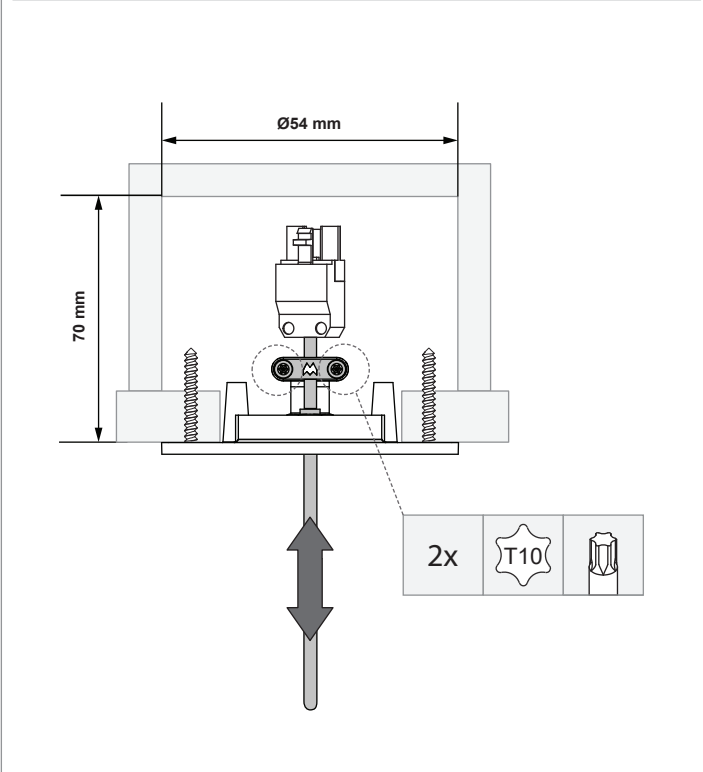

Tulip Bloom/Blossom E27 Power Feed Recessed

126610XX - 126611XX

CABLE LENGTH ADJUSTMENT

TO BE COMBINED WITH

Use Philips Hue Connected E27 bulb
or any other LED or conventional E27 bulb.

Tulip Blossom : Max Ø 125mm
Tulip Bloom: Max Ø100mm

MAX 35 W