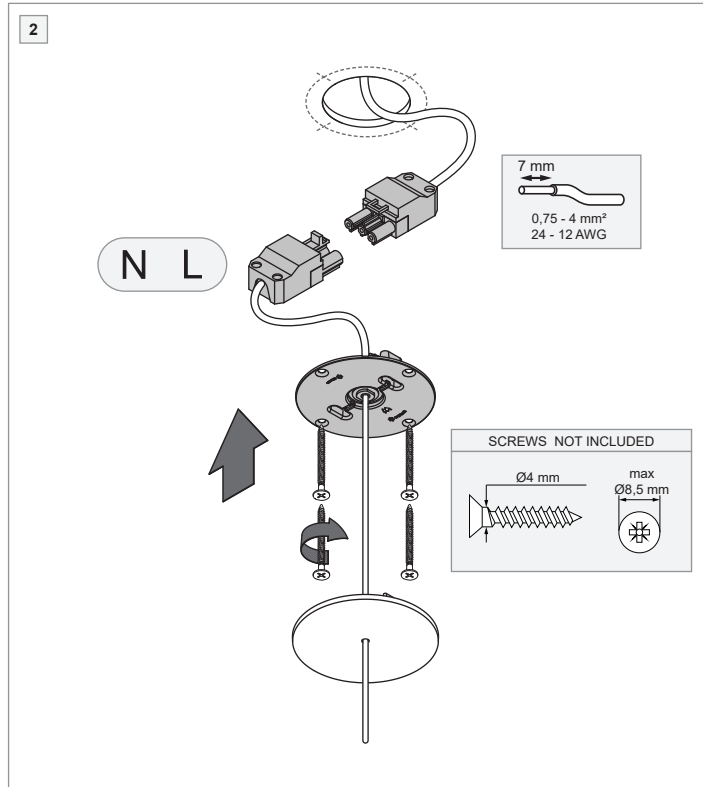

Tulip Bloom/Blossom E27 Power Feed Recessed

126610XX - 126611XX

CABLE LENGTH ADJUSTMENT

TO BE COMBINED WITH

Use Philips Hue Connected E27 bulb
or any other LED or conventional E27 bulb.

Tulip Blossom : Max Ø 125mm
Tulip Bloom: Max Ø100mm

MAX 35 W