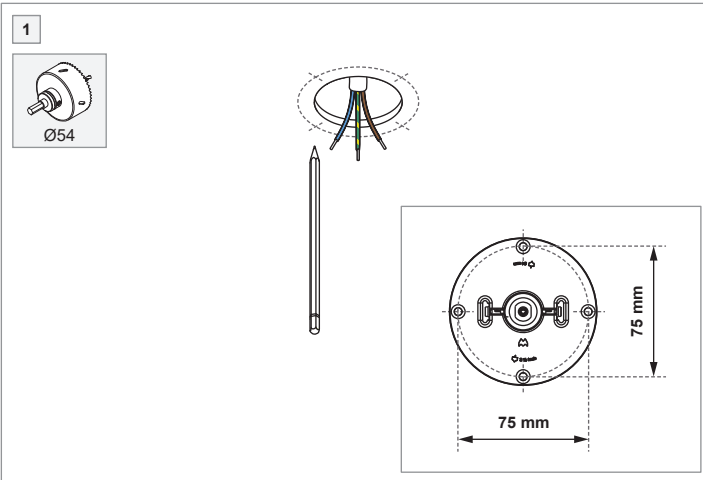

Tulip Bloom/Blossom E27 Power Feed Recessed

126610XX - 126611XX

CABLE LENGTH ADJUSTMENT

TO BE COMBINED WITH

Use Philips Hue Connected E27 bulb
or any other LED or conventional E27 bulb.

Tulip Blossom : Max Ø 125mm
Tulip Bloom: Max Ø100mm

MAX 35 W