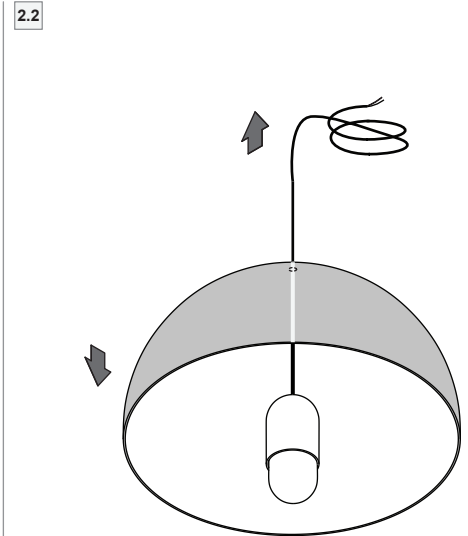

- PLACEBO DOWN LED GE
- PLACEBO UP LED GE
- PLACEBO DOWN LED GI
- PLACEBO UP LED GI
- PLACEBO DOWN LED warm dim GE
- PLACEBO UP LED warm dim GE
- PLACEBO DOWN LED warm dim GI
- PLACEBO UP LED warm dim GI
- PLACEBO DOWN TRACK 48V LED GI
- PLACEBO UP TRACK 48V LED GI
- PLACEBO DOWN TRACK 48V LED warm dim GI
- PLACEBO UP TRACK 48V LED warm dim GI
- PLACEBO GLASS TUBE UP (46mm)
- PLACEBO GLASS TUBE UP (130mm)
- PLACEBO GLASS TUBE DOWN (46mm)
- PLACEBO GLASS TUBE DOWN (130mm)
- PLACEBO GLASS BALL UP (Ø90mm)
- PLACEBO GLASS BALL UP (Ø155mm)
- PLACEBO GLASS BALL DOWN (Ø90mm)
- PLACEBO GLASS BALL DOWN (Ø155mm)

1 RELEASE SUSPENSION CABLE

PLACEBO GI

PLACEBO GE

PLACEBO TRACK 48V

2 SLIDE ACCESSORY OVER SUSPENSION CABLE

3 RECONNECT SUSPENSION WIRE

PLACEBO GI

PLACEBO GE

PLACEBO TRACK 48V