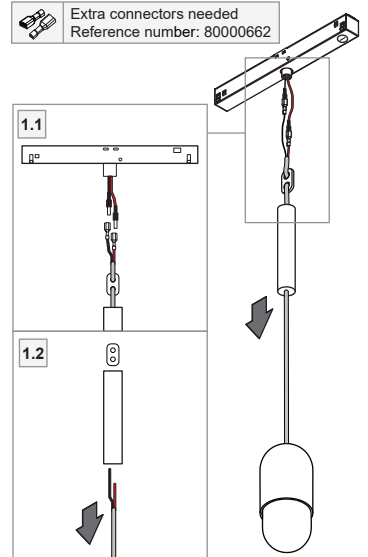

- PLACEBO DOWN LED GE
- PLACEBO UP LED GE
- PLACEBO DOWN LED GI
- PLACEBO UP LED GI
- PLACEBO DOWN LED warm dim GE
- PLACEBO UP LED warm dim GE
- PLACEBO DOWN LED warm dim GI
- PLACEBO UP LED warm dim GI
- PLACEBO DOWN TRACK 48V LED GI
- PLACEBO UP TRACK 48V LED GI
- PLACEBO DOWN TRACK 48V LED warm dim GI
- PLACEBO UP TRACK 48V LED warm dim GI
- PLACEBO GLASS TUBE UP (46mm)
- PLACEBO GLASS TUBE UP (130mm)
- PLACEBO GLASS TUBE DOWN (46mm)
- PLACEBO GLASS TUBE DOWN (130mm)
- PLACEBO GLASS BALL UP (Ø90mm)
- PLACEBO GLASS BALL UP (Ø155mm)
- PLACEBO GLASS BALL DOWN (Ø90mm)
- PLACEBO GLASS BALL DOWN (Ø155mm)

1 RELEASE SUSPENSION CABLE

PLACEBO GI

PLACEBO GE

PLACEBO TRACK 48V

2 SLIDE ACCESSORY OVER SUSPENSION CABLE

3 RECONNECT SUSPENSION WIRE

PLACEBO GI

PLACEBO GE

PLACEBO TRACK 48V