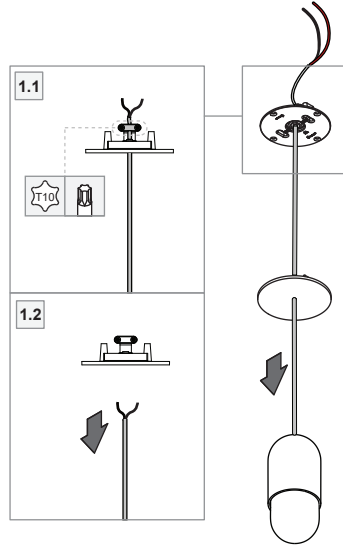

Placebo Beanie / Douli / Sombrero

126270XX_126280XX_126290XX

PLACEBO ACCESSORY

BEANIE - 126280XX

DOULI - 126290XX

SOMBRERO - 126270XX

ONLY USE 1 ACCESSORY PER FIXTURE

COMPATIBLE WITH (BUT NOT INCLUDED):

- PLACEBO DOWN LED GE
- PLACEBO UP LED GE
- PLACEBO DOWN LED GI
- PLACEBO UP LED GI
- PLACEBO DOWN LED warm dim GE
- PLACEBO UP LED warm dim GE
- PLACEBO DOWN LED warm dim GI
- PLACEBO UP LED warm dim GI
- PLACEBO DOWN TRACK 48V LED GI
- PLACEBO UP TRACK 48V LED GI
- PLACEBO DOWN TRACK 48V LED warm dim GI
- PLACEBO UP TRACK 48V LED warm dim GI
- PLACEBO GLASS TUBE UP (46mm)
- PLACEBO GLASS TUBE UP (130mm)
- PLACEBO GLASS TUBE DOWN (46mm)
- PLACEBO GLASS TUBE DOWN (130mm)
- PLACEBO GLASS BALL UP (Ø90mm)
- PLACEBO GLASS BALL UP (Ø155mm)
- PLACEBO GLASS BALL DOWN (Ø90mm)
- PLACEBO GLASS BALL DOWN (Ø155mm)

1 RELEASE SUSPENSION CABLE

PLACEBO GI

PLACEBO GE

PLACEBO TRACK 48V

2 SLIDE ACCESSORY OVER SUSPENSION CABLE

3 RECONNECT SUSPENSION WIRE

PLACEBO GI

PLACEBO GE

PLACEBO TRACK 48V