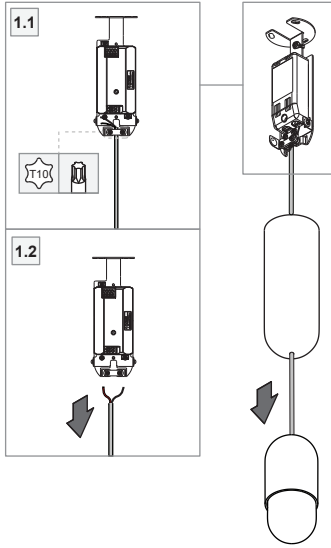

Placebo Beanie / Douli / Sombrero

126270XX_126280XX_126290XX

PLACEBO ACCESSORY

BEANIE - 126280XX

DOULI - 126290XX

SOMBRERO - 126270XX

ONLY USE 1 ACCESSORY PER FIXTURE

COMPATIBLE WITH (BUT NOT INCLUDED):

- PLACEBO DOWN LED GE
- PLACEBO UP LED GE
- PLACEBO DOWN LED GI
- PLACEBO UP LED GI
- PLACEBO DOWN LED warm dim GE
- PLACEBO UP LED warm dim GE
- PLACEBO DOWN LED warm dim GI
- PLACEBO UP LED warm dim GI
- PLACEBO DOWN TRACK 48V LED GI
- PLACEBO UP TRACK 48V LED GI
- PLACEBO DOWN TRACK 48V LED warm dim GI
- PLACEBO UP TRACK 48V LED warm dim GI
- PLACEBO GLASS TUBE UP (46mm)
- PLACEBO GLASS TUBE UP (130mm)
- PLACEBO GLASS TUBE DOWN (46mm)
- PLACEBO GLASS TUBE DOWN (130mm)
- PLACEBO GLASS BALL UP (Ø90mm)
- PLACEBO GLASS BALL UP (Ø155mm)
- PLACEBO GLASS BALL DOWN (Ø90mm)
- PLACEBO GLASS BALL DOWN (Ø155mm)

1 RELEASE SUSPENSION CABLE

PLACEBO GI

PLACEBO GE

PLACEBO TRACK 48V

2 SLIDE ACCESSORY OVER SUSPENSION CABLE

3 RECONNECT SUSPENSION WIRE

PLACEBO GI

PLACEBO GE

PLACEBO TRACK 48V