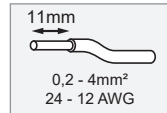

WARM DIM			
Drive Current (mA)	Forward Voltage		Power (W)
	min (Vf)	max (Vf)	
350	20,6	21,2	7,4
For serial connection, respect polarity!			
⊕ RED		⊖ BLACK	

5