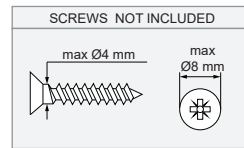

WARM DIM			
Drive Current (mA)	Forward Voltage		Power (W)
	min (Vf)	max (Vf)	
350	20,6	21,2	7,4
For serial connection, respect polarity!			
⊕ RED		⊖ BLACK	

5