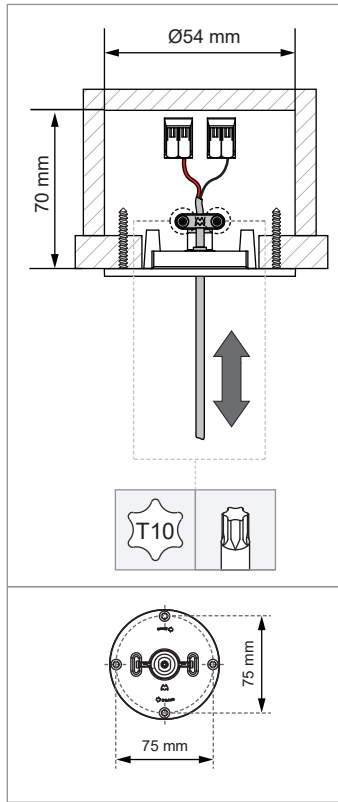

Placebo down LED warm dim GE

126225XX

4

| WARM DIM | | | |
|--|-----------------|----------|-----------|
| Drive Current (mA) | Forward Voltage | | Power (W) |
| | min (Vf) | max (Vf) | |
| 350 | 20,6 | 21,2 | 7,4 |
| For serial connection, respect polarity! | | | |
| ⊕ RED | | ⊖ BLACK | |