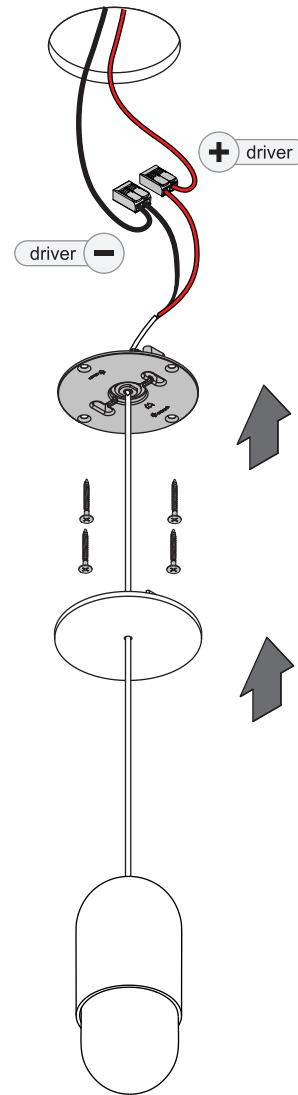

WARM DIM			
Drive Current (mA)	Forward Voltage		Power (W)
	min (Vf)	max (Vf)	
350	20,6	21,2	7,4
For serial connection, respect polarity!			
⊕ RED		⊖ BLACK	

5