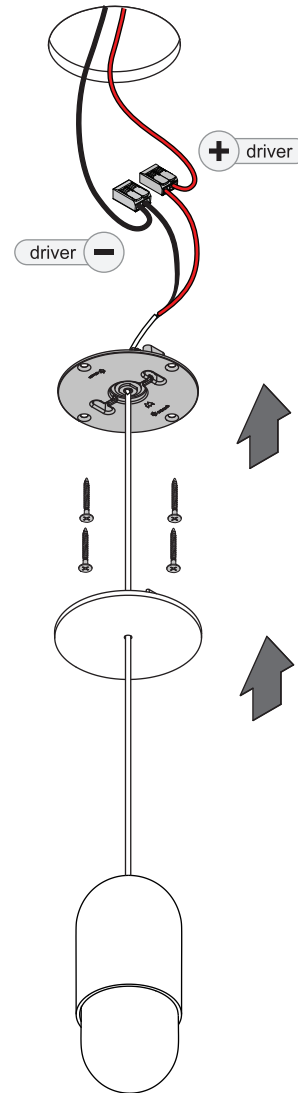

# Placebo down LED GE

126221XX\_126223XX

4

Drive Current (mA)	Forward Voltage		Power (W)
	min (Vf)	max (Vf)	
350	16,5	18	6,3
For serial connection, respect polarity!			
+ RED		- BLACK	

5

6