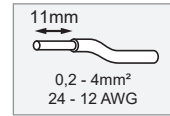

# Placebo down LED GE

126221XX\_126223XX

4

Drive Current (mA)	Forward Voltage		Power (W)
	min (Vf)	max (Vf)	
350	16,5	18	6,3
For serial connection, respect polarity!			
+ RED		- BLACK	

5

6