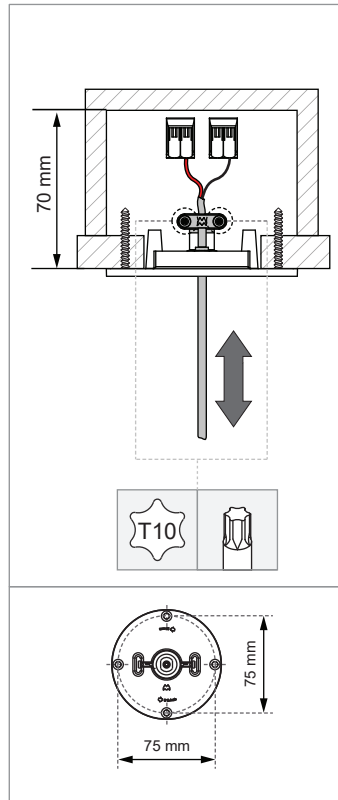

# Placebo down LED GE

126221XX\_126223XX

4

Drive Current (mA)	Forward Voltage		Power (W)
	min (Vf)	max (Vf)	
350	16,5	18	6,3
For serial connection, respect polarity!			
+ RED		- BLACK	

5

6