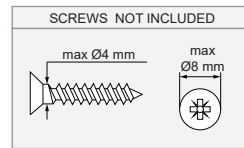

# Placebo down LED GE

126221XX\_126223XX

4

Drive Current (mA)	Forward Voltage		Power (W)
	min (Vf)	max (Vf)	
350	16,5	18	6,3
For serial connection, respect polarity!			
+ RED		- BLACK	

5

6