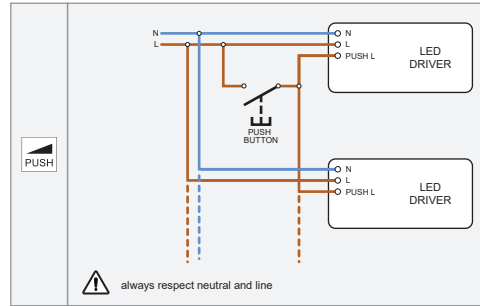

Trapz LED<900L2,7K1-10/PD GI

125910XX

1

2

3

4

INSTALLATION REMARK - PROJECTED LIGHT

Replace protective shield when broken. The luminaire shall only be used complete with its protective shield.
Reference number: 1008437