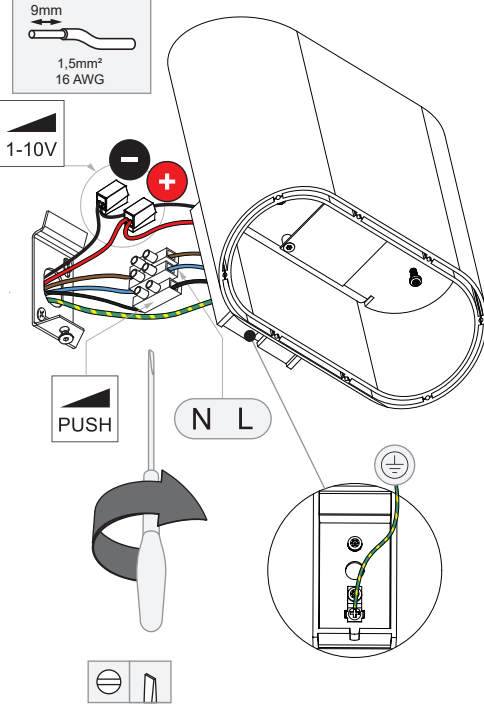

Trapz LED<900L2,7K1-10/PD GI

125910XX

1

2

3

4

INSTALLATION REMARK - PROJECTED LIGHT

Replace protective shield when broken. The luminaire shall only be used complete with its protective shield.
Reference number: 1008437