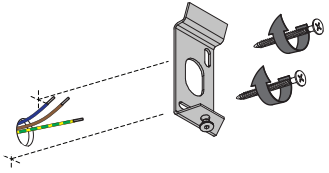

Trapz LED<900L2,7K1-10/PD GI

125910XX

1

2

3

4

INSTALLATION REMARK - PROJECTED LIGHT

Replace protective shield when broken. The luminaire shall only be used complete with its protective shield.
Reference number: 1008437