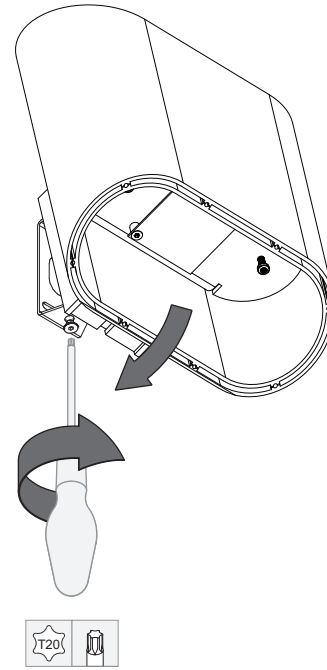

Trapz LED<900L2,7K1-10/PD GI

125910XX

1

2

3

4

INSTALLATION REMARK - PROJECTED LIGHT

Replace protective shield when broken. The luminaire shall only be used complete with its protective shield.
Reference number: 1008437