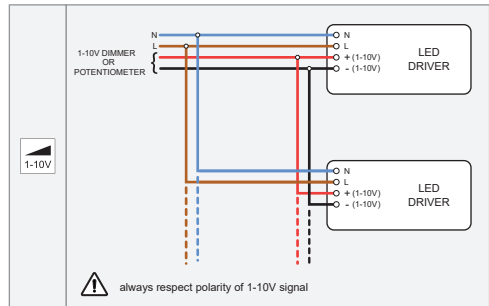

Trapz LED<900L2,7K1-10/PD GI

125910XX

1

2

3

4

INSTALLATION REMARK - PROJECTED LIGHT

Replace protective shield when broken. The luminaire shall only be used complete with its protective shield.
Reference number: 1008437