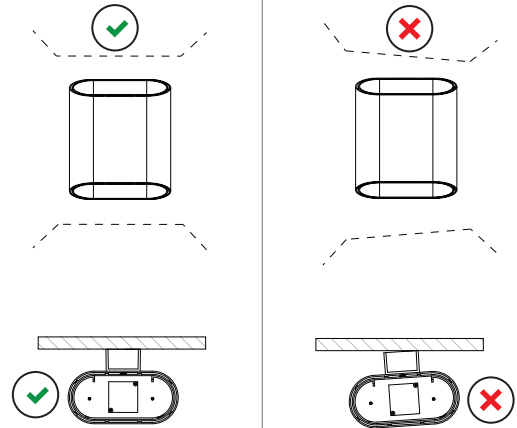

Trapz LED<900L2,7K1-10/PD GI

125910XX

1

2

3

4

INSTALLATION REMARK - PROJECTED LIGHT

Replace protective shield when broken. The luminaire shall only be used complete with its protective shield.
Reference number: 1008437