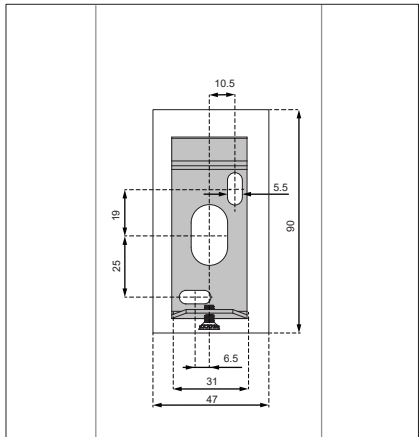

Trapz LED<900L2,7K1-10/PD GI

125910XX

1

2

3

4

INSTALLATION REMARK - PROJECTED LIGHT

Replace protective shield when broken. The luminaire shall only be used complete with its protective shield.
Reference number: 1008437