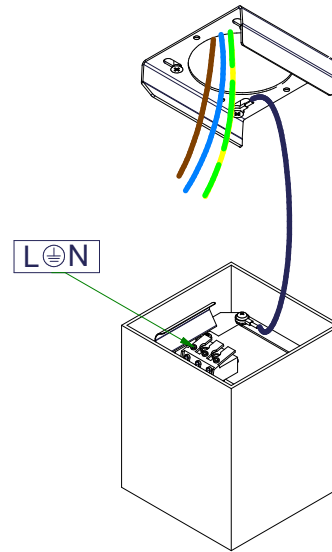

Smart SBS 82 TRE DIM GI for LED

125140XX

1

500mA DRIVER INCLUDED

2

3

4

CAN BE USED WITH:
Smart 82 (IP*) LED GE
Smart 82 adjustable LED GE

MUST BE USED WITH:
Smart mask 82 1L

CAN NOT BE USED WITH:
Smart 82 (IP) warmdim LED GE
Smart 82 adjustable warmdim LED GE

*in combination with Smart Surface Box = IP20