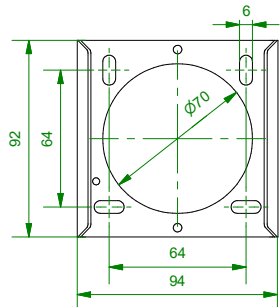

Smart SBS 82 TRE DIM GI for LED

125140XX

1

500mA DRIVER INCLUDED

2

3

4

CAN BE USED WITH:
Smart 82 (IP*) LED GE
Smart 82 adjustable LED GE

MUST BE USED WITH:
Smart mask 82 1L

CAN NOT BE USED WITH:
Smart 82 (IP) warmdim LED GE
Smart 82 adjustable warmdim LED GE

*in combination with Smart Surface Box = IP20