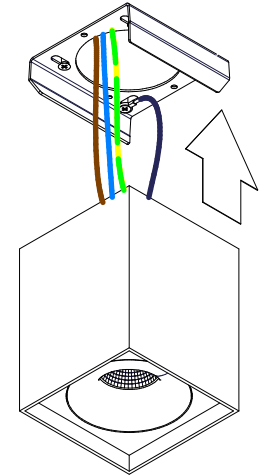

Smart SBS 82 TRE DIM GI for LED

125140XX

1

500mA DRIVER INCLUDED

2

3

4

CAN BE USED WITH:
Smart 82 (IP*) LED GE
Smart 82 adjustable LED GE

MUST BE USED WITH:
Smart mask 82 1L

CAN NOT BE USED WITH:
Smart 82 (IP) warmdim LED GE
Smart 82 adjustable warmdim LED GE

*in combination with Smart Surface Box = IP20