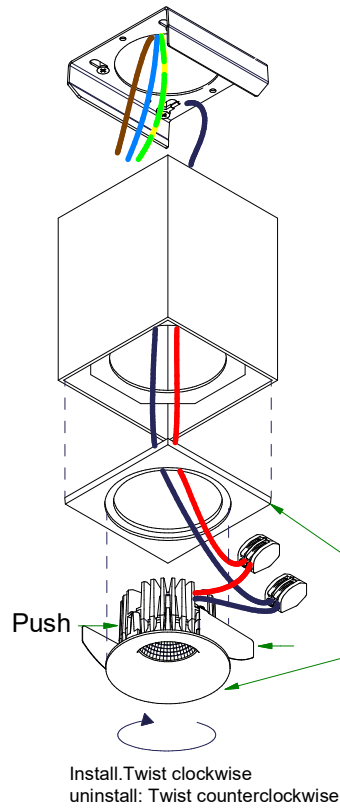

Smart SBS 82 TRE DIM GI for LED

125140XX

1

500mA DRIVER INCLUDED

2

3

4

CAN BE USED WITH:
Smart 82 (IP*) LED GE
Smart 82 adjustable LED GE

MUST BE USED WITH:
Smart mask 82 1L

CAN NOT BE USED WITH:
Smart 82 (IP) warmdim LED GE
Smart 82 adjustable warmdim LED GE

*in combination with Smart Surface Box = IP20