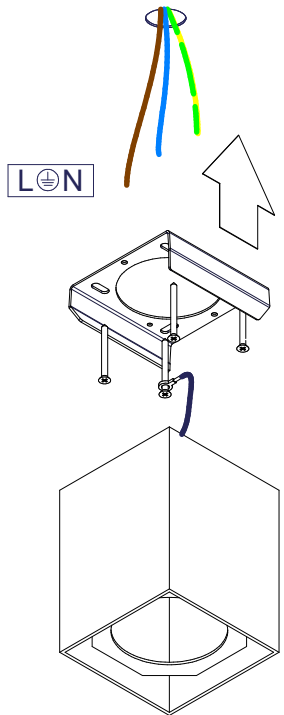

Smart SBS 82 TRE DIM GI for LED

125140XX

1

500mA DRIVER INCLUDED

2

3

4

CAN BE USED WITH:
Smart 82 (IP*) LED GE
Smart 82 adjustable LED GE

MUST BE USED WITH:
Smart mask 82 1L

CAN NOT BE USED WITH:
Smart 82 (IP) warmdim LED GE
Smart 82 adjustable warmdim LED GE

*in combination with Smart Surface Box = IP20