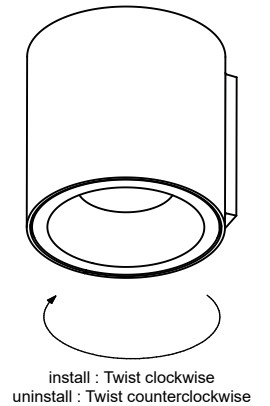

SmartLotis82 GU10 GE for tube/box

124502XX

USE ONLY WITH :
PHILIPS GU10 MASTERLED

 The light source contained in this luminaire shall only be replaced by the manufacturer or his service agent or a similar qualified person