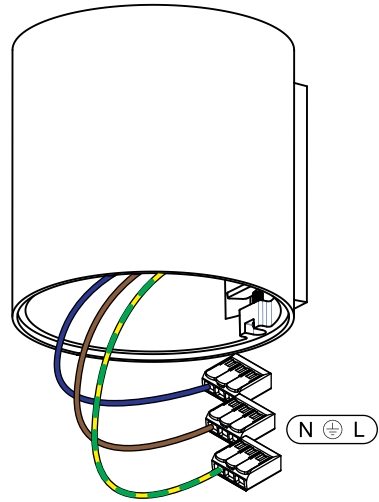

SmartLotis82 GU10 GE for tube/box

124502XX

USE ONLY WITH :
PHILIPS GU10 MASTERLED

 The light source contained in this luminaire shall only be replaced by the manufacturer or his service agent or a similar qualified person

ONLY TO BE USED WITH ALL SMART 82 TUBES & SURFACE BOXES !
NOT SMART SURF TUBED 82 SMALL LED GE

V2 - 20/08/2018