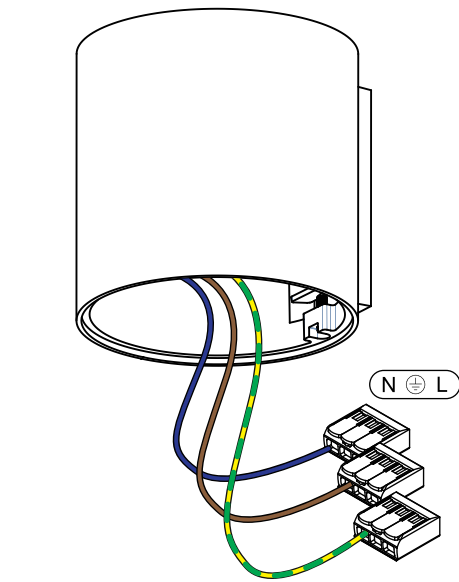

SmartLotis82 GU10 GE for tube/box

124502XX

USE ONLY WITH :
PHILIPS GU10 MASTERLED

 The light source contained in this luminaire shall only be replaced by the manufacturer or his service agent or a similar qualified person

ONLY TO BE USED WITH ALL SMART 82 TUBES & SURFACE BOXES !
NOT SMART SURF TUBED 82 SMALL LED GE

V2 - 20/08/2018