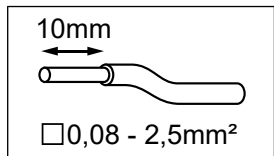

V2 - 20/08/2018