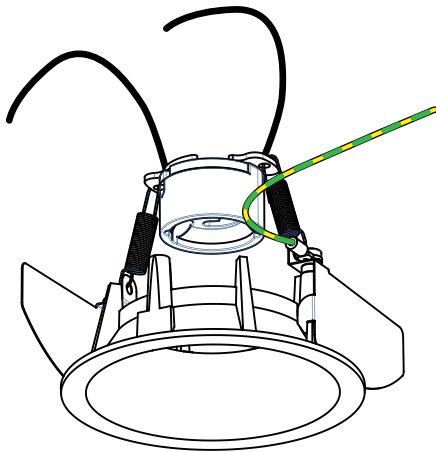

SmartLotis82 GU10 GE for tube/box

124502XX

USE ONLY WITH :
PHILIPS GU10 MASTERLED

 The light source contained in this luminaire shall only be replaced by the manufacturer or his service agent or a similar qualified person

ONLY TO BE USED WITH ALL SMART 82 TUBES & SURFACE BOXES !
NOT SMART SURF TUBED 82 SMALL LED GE

V2 - 20/08/2018