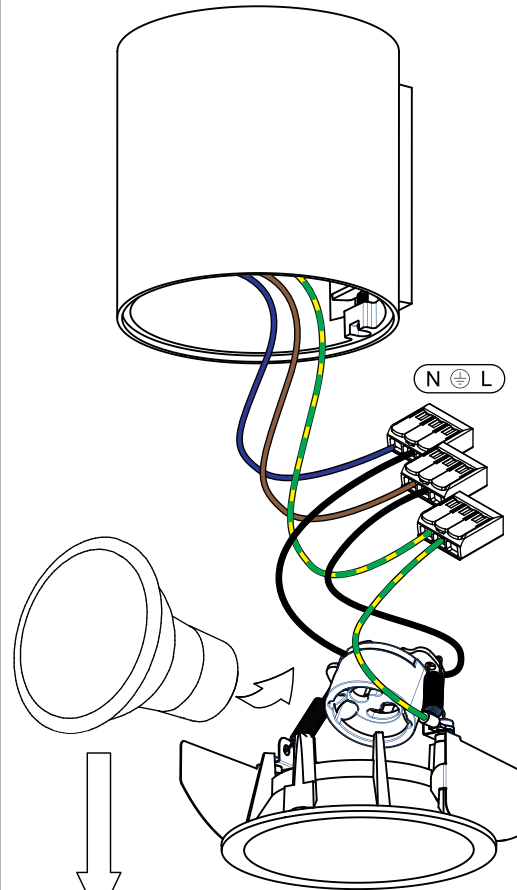

SmartLotis82 GU10 GE for tube/box

124502XX

USE ONLY WITH :
PHILIPS GU10 MASTERLED

 The light source contained in this luminaire shall only be replaced by the manufacturer or his service agent or a similar qualified person

ONLY TO BE USED WITH ALL SMART 82 TUBES & SURFACE BOXES !
NOT SMART SURF TUBED 82 SMALL LED GE

V2 - 20/08/2018