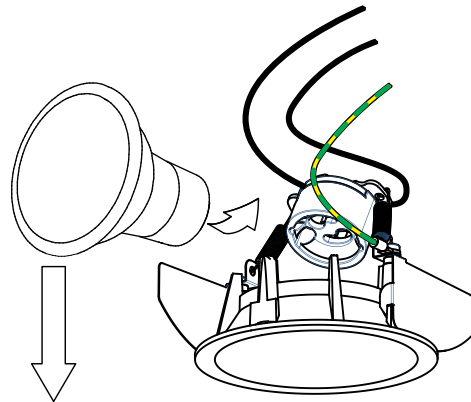

SmartLotis82 GU10 GE for tube/box

124502XX

USE ONLY WITH :
PHILIPS GU10 MASTERLED

 The light source contained in this luminaire shall only be replaced by the manufacturer or his service agent or a similar qualified person

ONLY TO BE USED WITH ALL SMART 82 TUBES & SURFACE BOXES !
NOT SMART SURF TUBED 82 SMALL LED GE

V2 - 20/08/2018