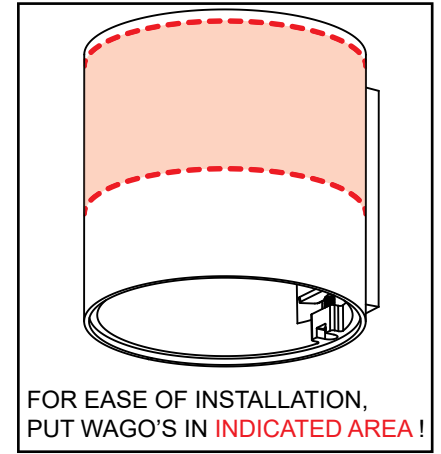

SmartLotis82 GU10 GE for tube/box

124502XX

USE ONLY WITH :
PHILIPS GU10 MASTERLED

 The light source contained in this luminaire shall only be replaced by the manufacturer or his service agent or a similar qualified person

ONLY TO BE USED WITH ALL SMART 82 TUBES & SURFACE BOXES !
NOT SMART SURF TUBED 82 SMALL LED GE

V2 - 20/08/2018