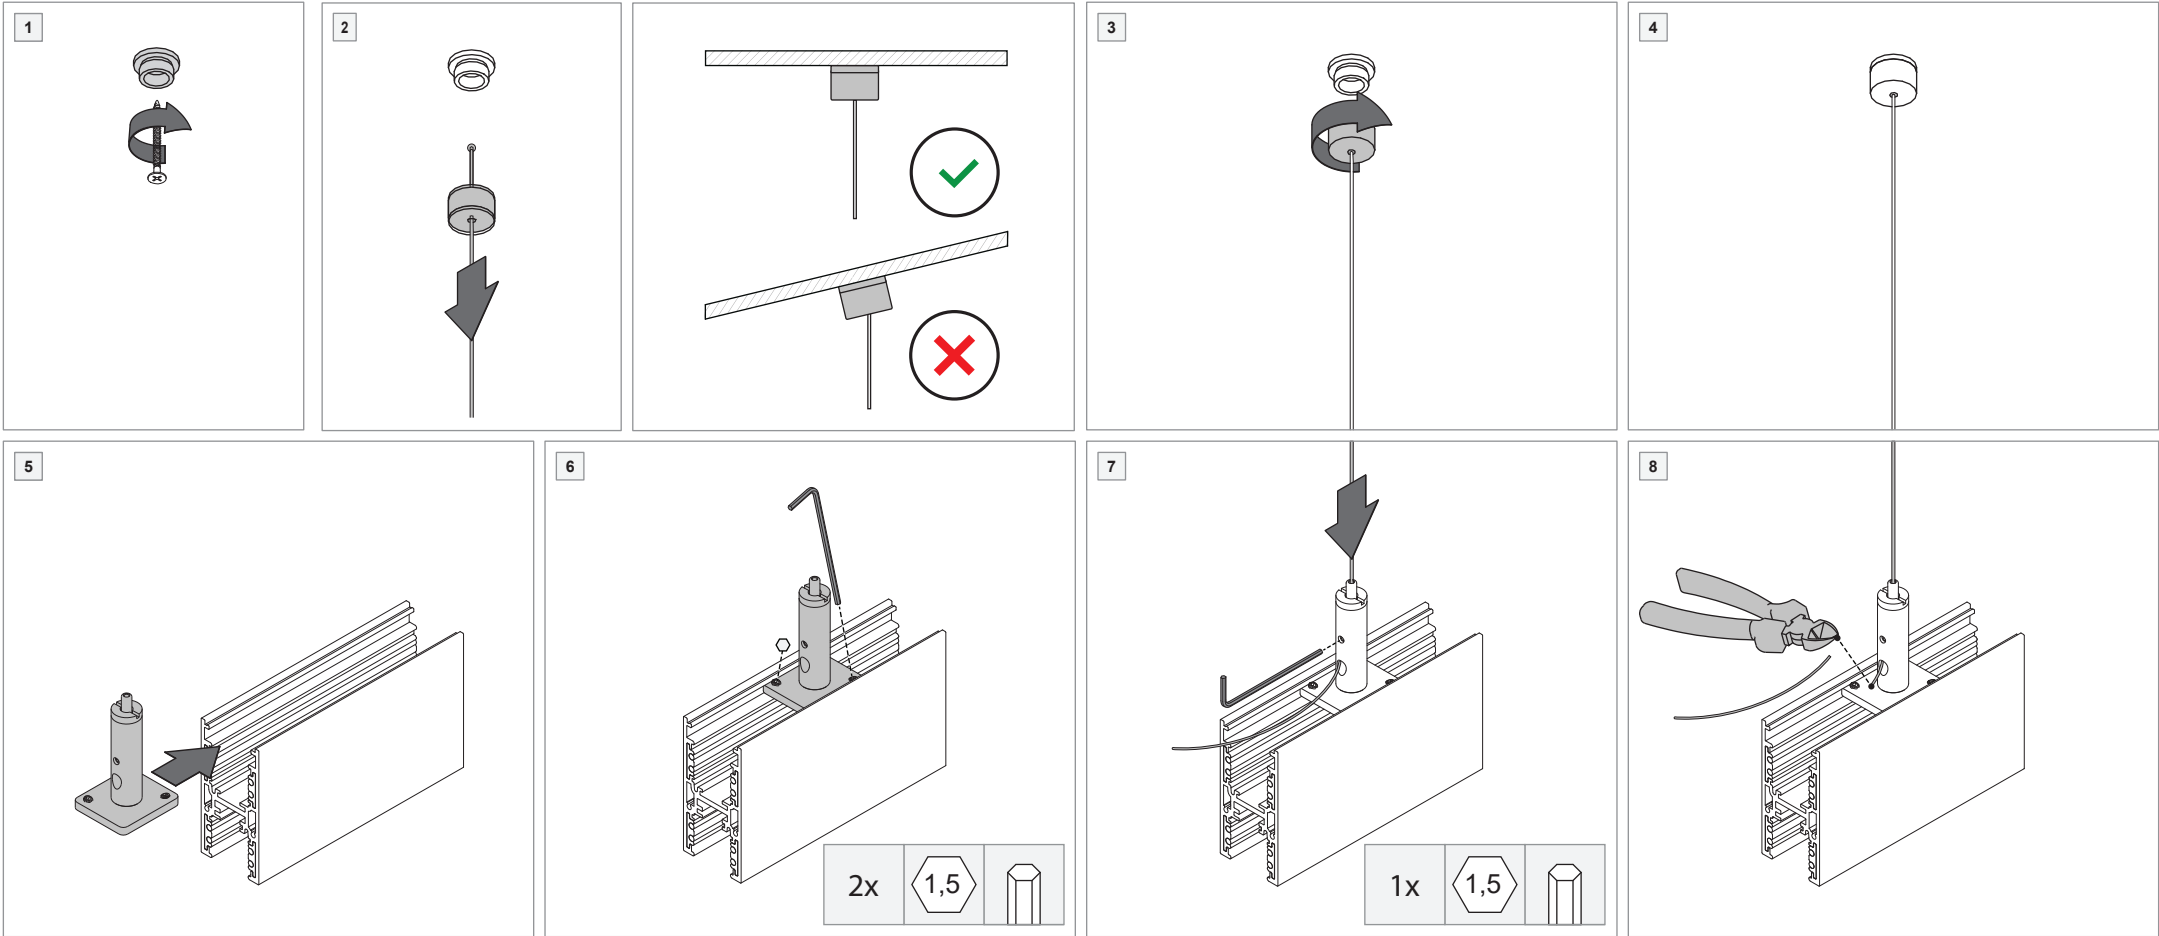

# PISTA TRACK 48V Up/down Suspension cable 4m

123607XX

## MAXIMUM LOAD & NUMBER OF FIXATION POINTS