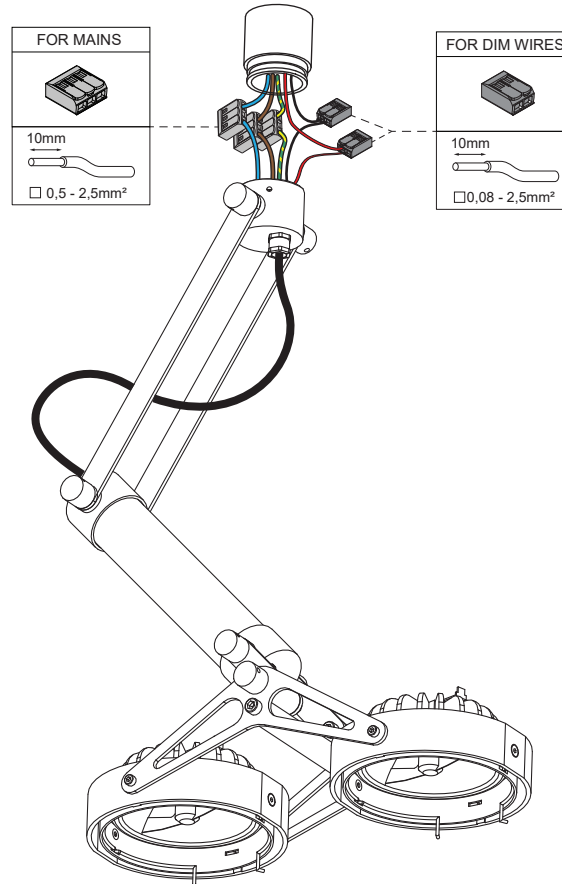

# NOMAD 2xLED GI 1-10 V

123500XX\_123501XX\_123504XX

	Turn off fixture immediatly when one lamp is broken. This will result in overloading the remaining lamps	The light source contained in this luminaire shall only be replaced by the manufacturer or his service agent
--	--	--

<b>ONLY TO BE USED WITH LAMPS:</b>
- 70000156 LU ARRAY 20°
- 70000157 LU ARRAY 45°