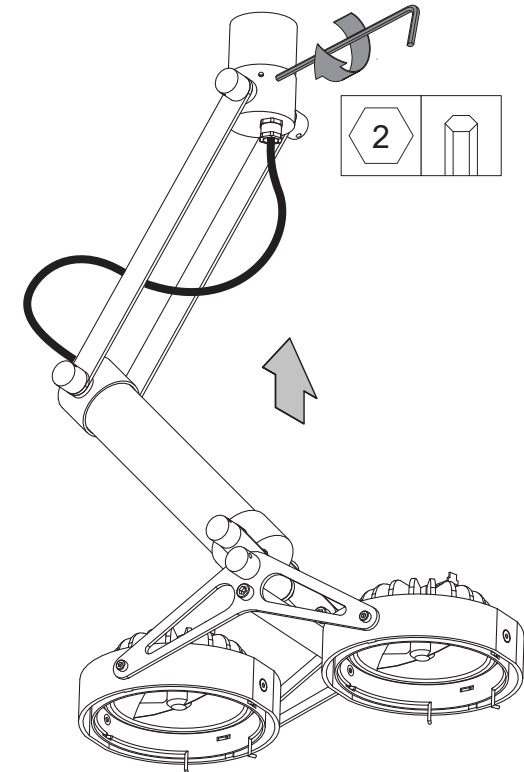

# NOMAD 2xLED GI 1-10 V

123500XX\_123501XX\_123504XX

	Turn off fixture immediatly when one lamp is broken. This will result in overloading the remaining lamps	The light source contained in this luminaire shall only be replaced by the manufacturer or his service agent
--	--	--

<b>ONLY TO BE USED WITH LAMPS:</b>
- 70000156 LU ARRAY 20°
- 70000157 LU ARRAY 45°