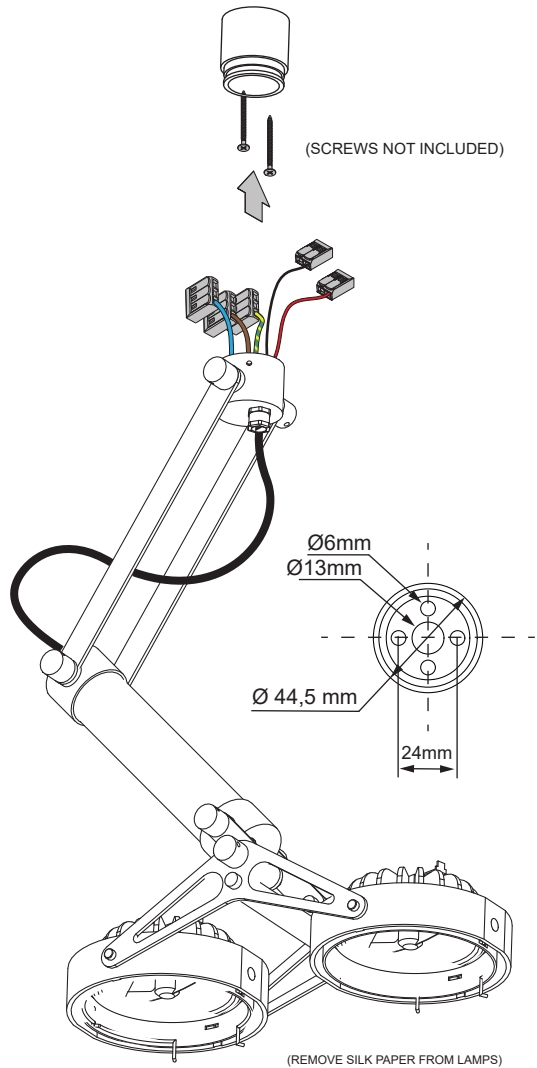

# NOMAD 2xLED GI 1-10 V

123500XX\_123501XX\_123504XX

	Turn off fixture immediatly when one lamp is broken. This will result in overloading the remaining lamps	The light source contained in this luminaire shall only be replaced by the manufacturer or his service agent
--	--	--

<b>ONLY TO BE USED WITH LAMPS:</b>
- 70000156 LU ARRAY 20°
- 70000157 LU ARRAY 45°