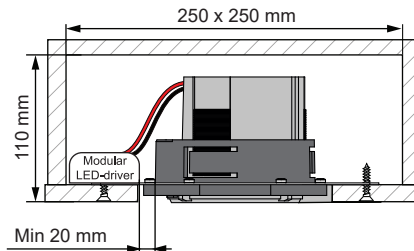

Minimum volume requirement – with driver