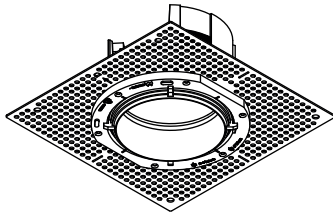

Thimble Recessed Trimless Adjustable 70 1x LED Medium DE

116230XX_116231XX

1 CHOOSE INSTALLATION ACCESSORY - NOT INCLUDED

Recessed Trimless Ring Ø70
11624530

Plaster Kit Recessed Trimless 150x150 - Ø70
11624630

Concrete ring Ø70 for standard concrete boxes
11624430

Concrete kit 150x150 - Ø70
11624230

2

Drive Current (mA)	Forward Voltage		Power (W)
	min (Vf)	max (Vf)	
350	14,8	18,0	5,7
500	15,2	18,6	8,5

⊕ RED ⊖ BLACK

For serial connection, respect polarity!
Not suited for connection to mains voltage.
Combine with a Modular LED-driver.

3

4

Replace protective shield when broken.
The luminaire shall only be used complete with its protective shield.
Reference number: 1014378