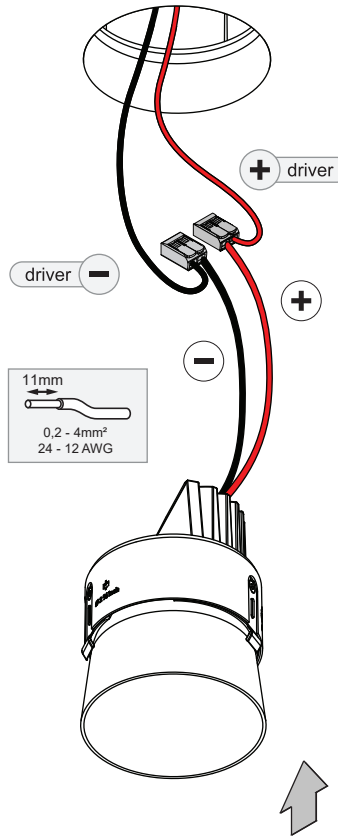

Thimble Recessed Trimless Adjustable 70 1x LED Medium DE

116230XX_116231XX

1 CHOOSE INSTALLATION ACCESSORY - NOT INCLUDED

Recessed Trimless Ring Ø70
11624530

Plaster Kit Recessed Trimless 150x150 - Ø70
11624630

Concrete ring Ø70 for standard concrete boxes
11624430

Concrete kit 150x150 - Ø70
11624230

2

Drive Current (mA)	Forward Voltage		Power (W)
	min (Vf)	max (Vf)	
350	14,8	18,0	5,7
500	15,2	18,6	8,5

⊕ RED ⊖ BLACK

For serial connection, respect polarity!
Not suited for connection to mains voltage.
Combine with a Modular LED-driver.

3

4

Replace protective shield when broken.
The luminaire shall only be used complete with its protective shield.
Reference number: 1014378