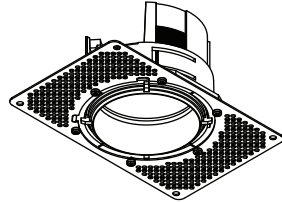

Thimble Recessed Trimless Adjustable 70 1x LED Medium DE

116230XX_116231XX

1 CHOOSE INSTALLATION ACCESSORY - NOT INCLUDED

Recessed Trimless Ring Ø70
11624530

Plaster Kit Recessed Trimless 150x150 - Ø70
11624630

Concrete ring Ø70 for standard concrete boxes
11624430

Concrete kit 150x150 - Ø70
11624230

2

Drive Current (mA)	Forward Voltage		Power (W)
	min (Vf)	max (Vf)	
350	14,8	18,0	5,7
500	15,2	18,6	8,5

⊕ RED ⊖ BLACK

For serial connection, respect polarity!
Not suited for connection to mains voltage.
Combine with a Modular LED-driver.

3

4

Replace protective shield when broken.
The luminaire shall only be used complete with its protective shield.
Reference number: 1014378