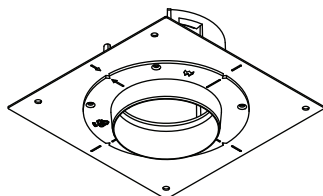

Thimble Recessed Trimless Adjustable 70 1x LED Medium DE

116230XX_116231XX

1 CHOOSE INSTALLATION ACCESSORY - NOT INCLUDED

Recessed Trimless Ring Ø70
11624530

Plaster Kit Recessed Trimless 150x150 - Ø70
11624630

Concrete ring Ø70 for standard concrete boxes
11624430

Concrete kit 150x150 - Ø70
11624230

2

Drive Current (mA)	Forward Voltage		Power (W)
	min (Vf)	max (Vf)	
350	14,8	18,0	5,7
500	15,2	18,6	8,5

⊕ RED ⊖ BLACK

For serial connection, respect polarity!
Not suited for connection to mains voltage.
Combine with a Modular LED-driver.

3

4

Replace protective shield when broken.
The luminaire shall only be used complete with its protective shield.
Reference number: 1014378