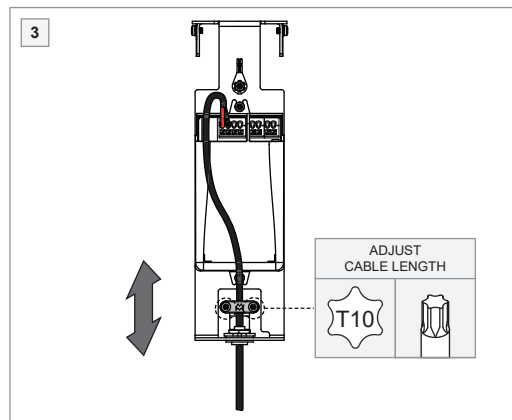

Smart ball suspension 115 warm dim Tre dim GI

115714XX

LIGHT SOURCE - DO NOT TOUCH LED

Touching the LED can result in permanent damage of the light source. The light source contained in this luminaire shall only be replaced by the manufacturer or his service agent or a similar qualified person.