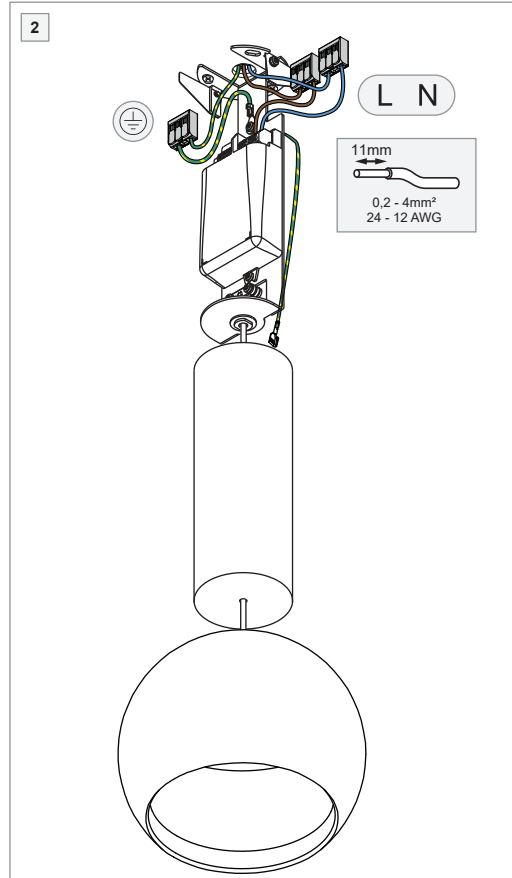

Smart ball suspension 115 warm dim Tre dim GI

115714XX

LIGHT SOURCE - DO NOT TOUCH LED

Touching the LED can result in permanent damage of the light source. The light source contained in this luminaire shall only be replaced by the manufacturer or his service agent or a similar qualified person.

PREVENTING ELECTROSTATIC DAMAGE

A discharge of static electricity may damage sensitive components. Always be properly grounded when touching leads or circuitry inside the luminaire. Use a wrist strap connected by a ground cord to the housing. Avoid touching the light sources with bare hands.