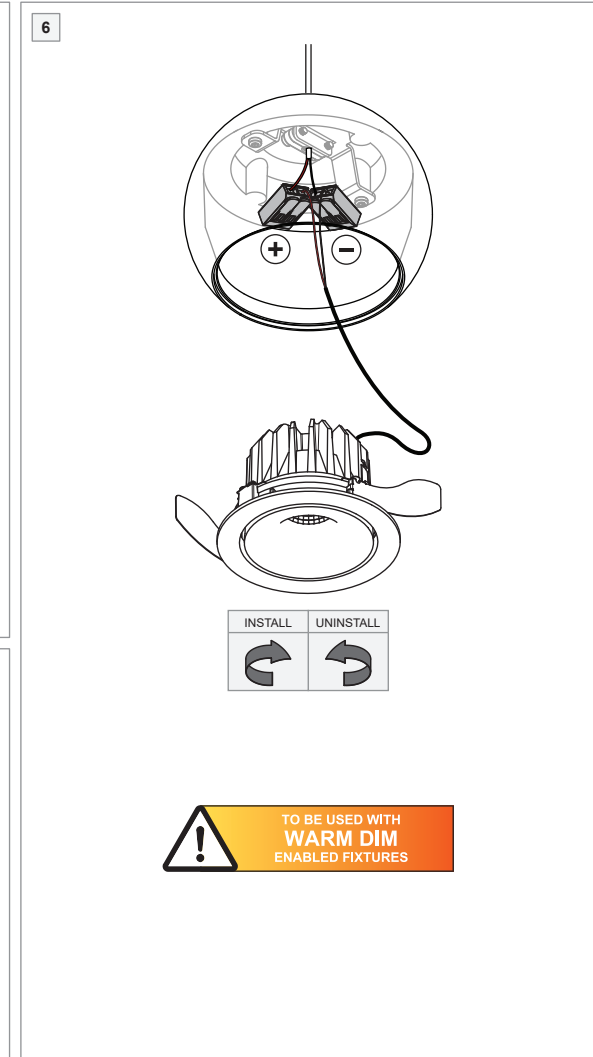

Smart ball suspension 115 warm dim Tre dim GI

115714XX

LIGHT SOURCE - DO NOT TOUCH LED

Touching the LED can result in permanent damage of the light source. The light source contained in this luminaire shall only be replaced by the manufacturer or his service agent or a similar qualified person.

PREVENTING ELECTROSTATIC DAMAGE

A discharge of static electricity may damage sensitive components. Always be properly grounded when touching leads or circuitry inside the luminaire. Use a wrist strap connected by a ground cord to the housing. Avoid touching the light sources with bare hands.