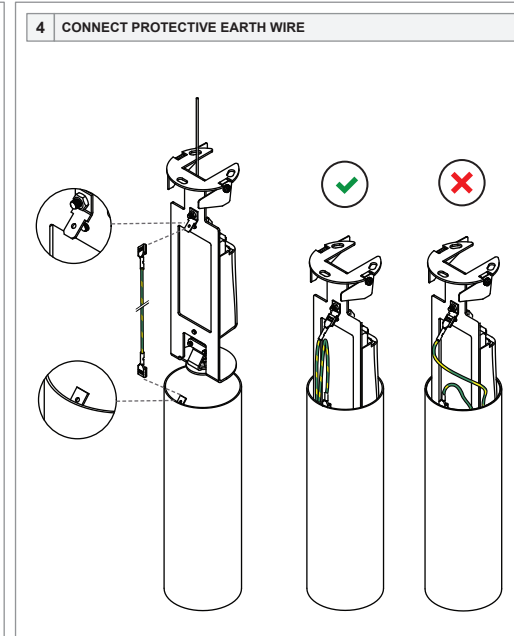

Smart ball suspension 115 warm dim Tre dim GI

115714XX

LIGHT SOURCE - DO NOT TOUCH LED

Touching the LED can result in permanent damage of the light source. The light source contained in this luminaire shall only be replaced by the manufacturer or his service agent or a similar qualified person.

PREVENTING ELECTROSTATIC DAMAGE

A discharge of static electricity may damage sensitive components. Always be properly grounded when touching leads or circuitry inside the luminaire. Use a wrist strap connected by a ground cord to the housing. Avoid touching the light sources with bare hands.