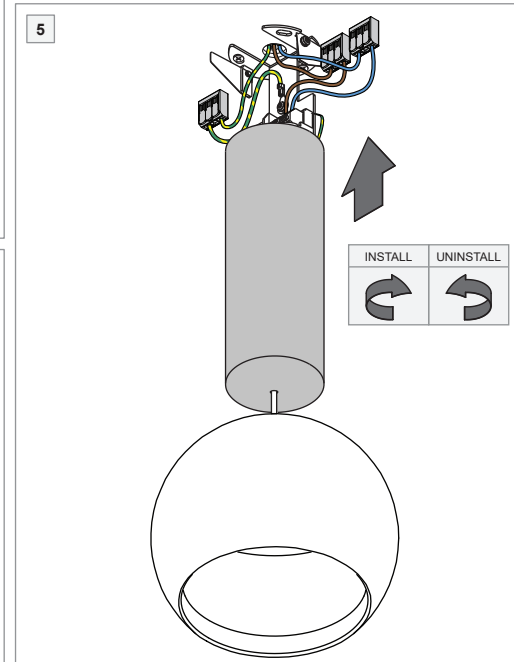

Smart ball suspension 115 warm dim Tre dim GI

115714XX

LIGHT SOURCE - DO NOT TOUCH LED

Touching the LED can result in permanent damage of the light source. The light source contained in this luminaire shall only be replaced by the manufacturer or his service agent or a similar qualified person.

PREVENTING ELECTROSTATIC DAMAGE

A discharge of static electricity may damage sensitive components. Always be properly grounded when touching leads or circuitry inside the luminaire. Use a wrist strap connected by a ground cord to the housing. Avoid touching the light sources with bare hands.