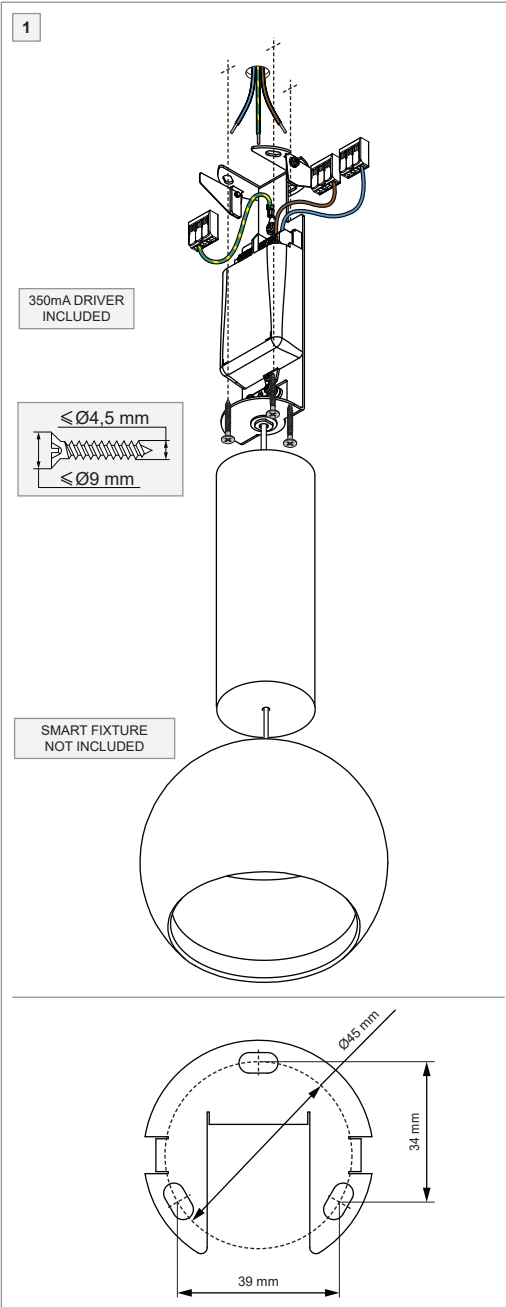

Smart ball suspension 115 warm dim Tre dim GI

115714XX

LIGHT SOURCE - DO NOT TOUCH LED

Touching the LED can result in permanent damage of the light source. The light source contained in this luminaire shall only be replaced by the manufacturer or his service agent or a similar qualified person.