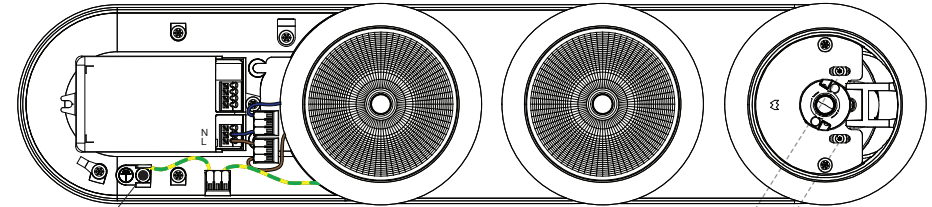

# Marbul 3x LED

115020XX\_115021XX\_115022XX\_115023XX\_115024XX\_115025XX

8,5 - 9,5mm  
 □ 0,5 - 1,5mm<sup>2</sup>

The light source contained in this luminaire shall only be replaced by the manufacturer or his service agent or a similar qualified person