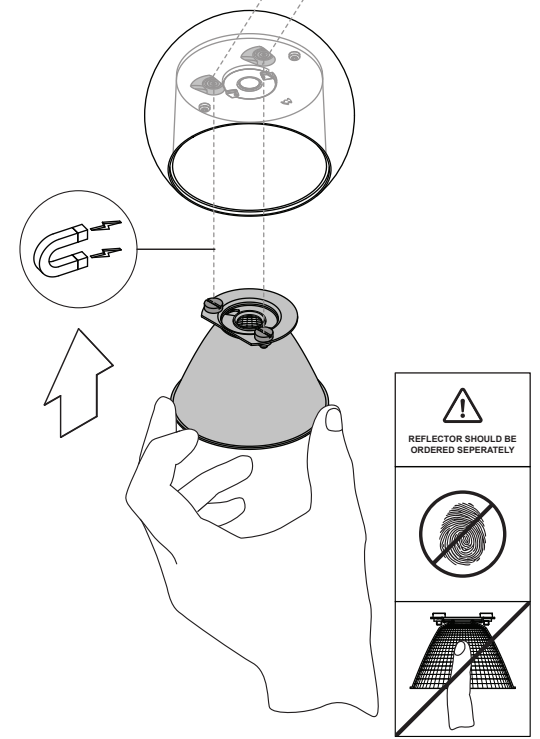

# Marbul 3x LED

115020XX\_115021XX\_115022XX\_115023XX\_115024XX\_115025XX

8,5 - 9,5mm  
 □ 0,5 - 1,5mm<sup>2</sup>

The light source contained in this luminaire shall only be replaced by the manufacturer or his service agent or a similar qualified person