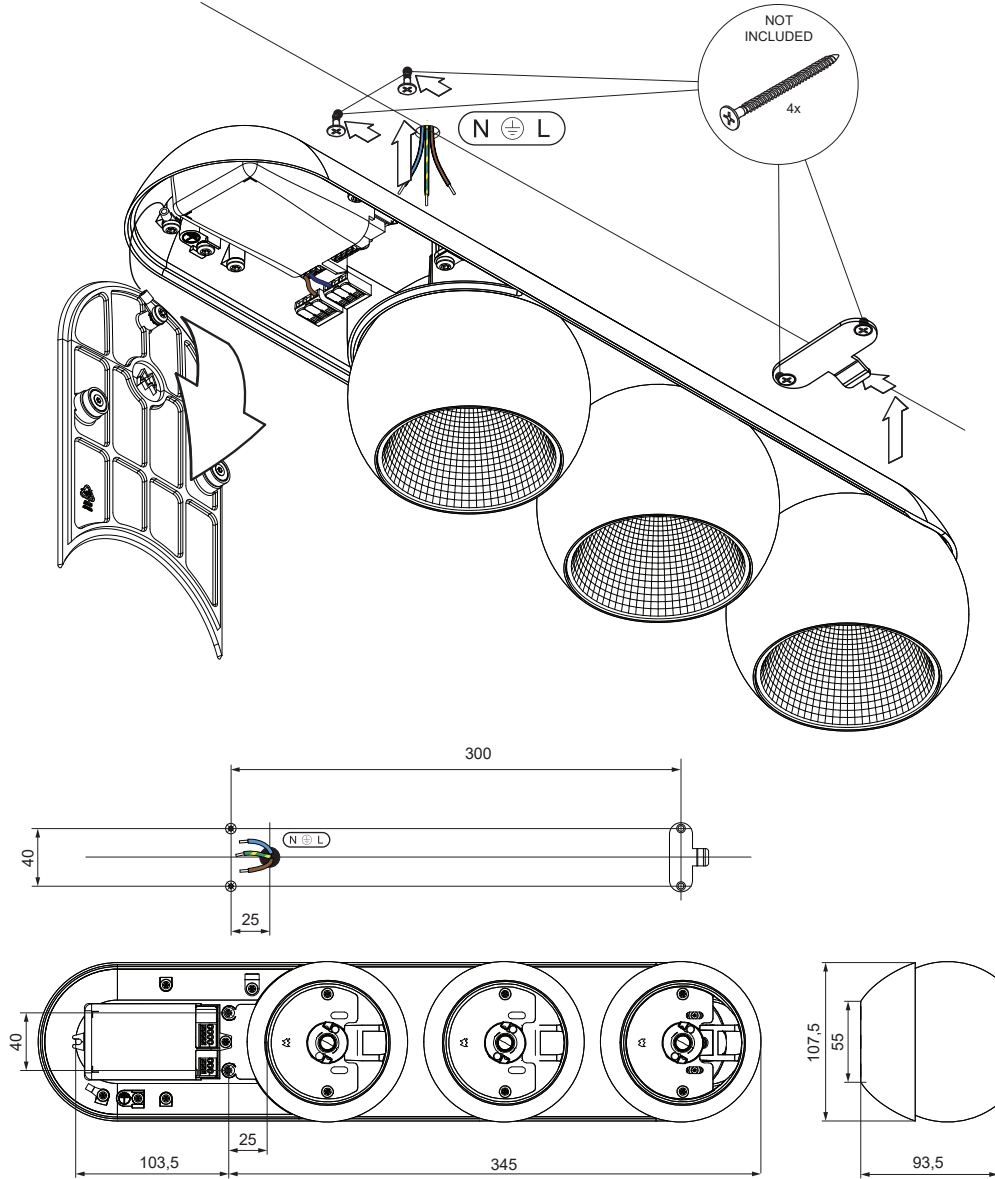

# Marbul 3x LED

115020XX\_115021XX\_115022XX\_115023XX\_115024XX\_115025XX

8,5 - 9,5mm  
 □ 0,5 - 1,5mm<sup>2</sup>

The light source contained in this luminaire shall only be replaced by the manufacturer or his service agent or a similar qualified person