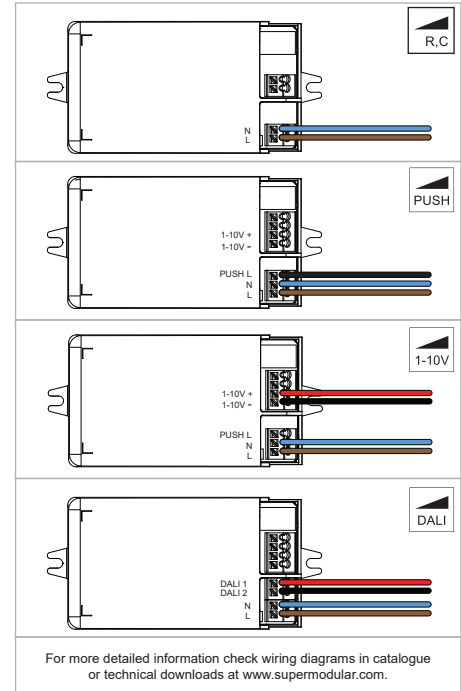

# Marbul 3x LED

115020XX\_115021XX\_115022XX\_115023XX\_115024XX\_115025XX

8,5 - 9,5mm  
 □ 0,5 - 1,5mm<sup>2</sup>

The light source contained in this luminaire shall only be replaced by the manufacturer or his service agent or a similar qualified person