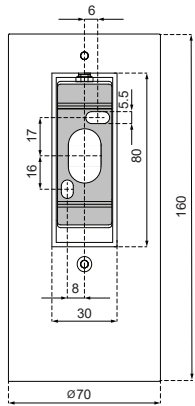

Nude 1x Par 20 Wall

109207XX

1

2

3

INSTALLATION REMARK

4

LEDLAMP NOT INCLUDED