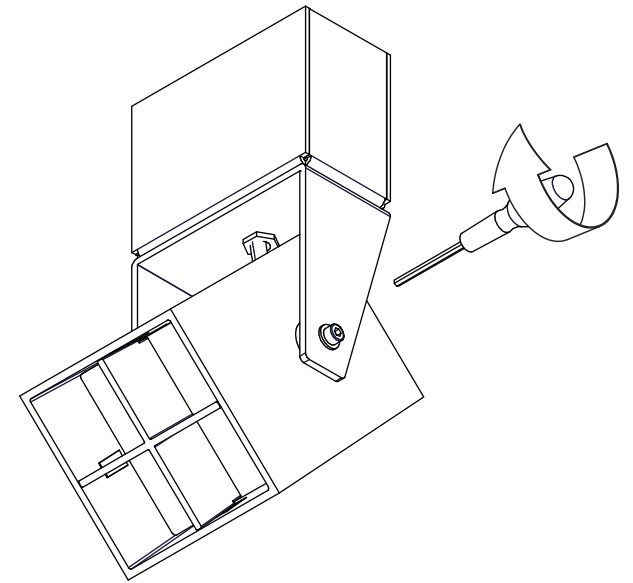

Julien square foot IP54 LED 3000K Medium GI

107322XX

NOT SUITABLE FOR INSTALLATION
≤5KM FROM THE COAST

 The light source contained in this luminaire shall only be replaced by the manufacturer or his service agent or a similar qualified person