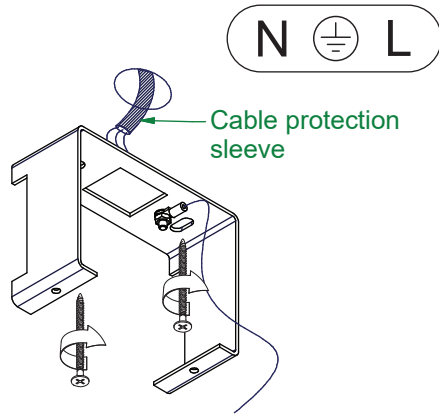

Julien square foot IP54 LED 3000K Medium GI

107322XX

NOT SUITABLE FOR INSTALLATION
≤5KM FROM THE COAST

 The light source contained in this luminaire shall only be replaced by the manufacturer or his service agent or a similar qualified person