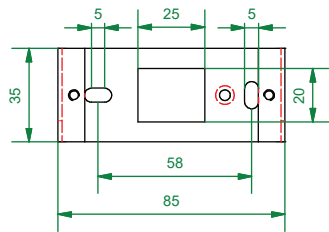

Julien square foot IP54 LED 3000K Medium GI

107322XX

NOT SUITABLE FOR INSTALLATION
≤5KM FROM THE COAST

 The light source contained in this luminaire shall only be replaced by the manufacturer or his service agent or a similar qualified person