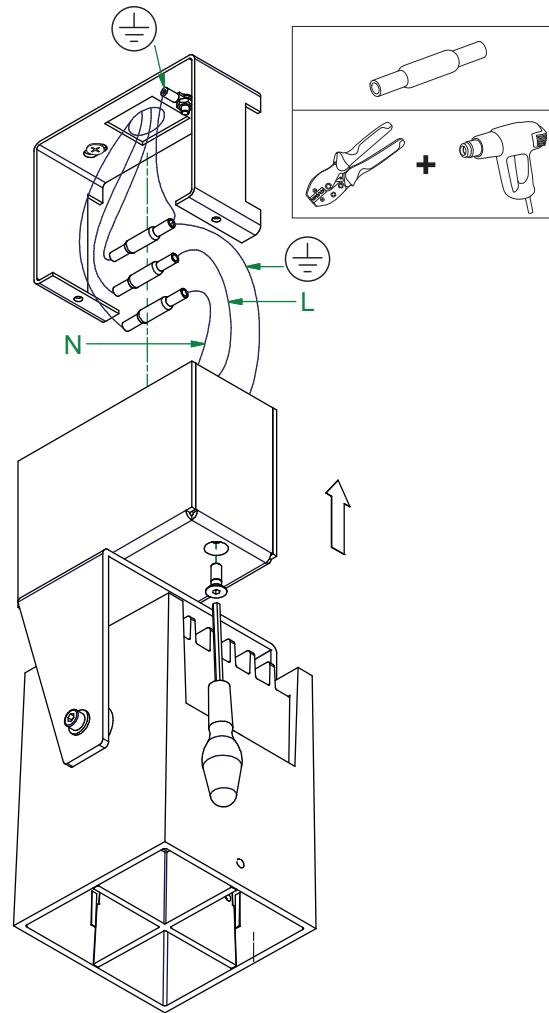

Julien square foot IP54 LED 3000K Medium GI

107322XX

NOT SUITABLE FOR INSTALLATION
≤5KM FROM THE COAST

 The light source contained in this luminaire shall only be replaced by the manufacturer or his service agent or a similar qualified person