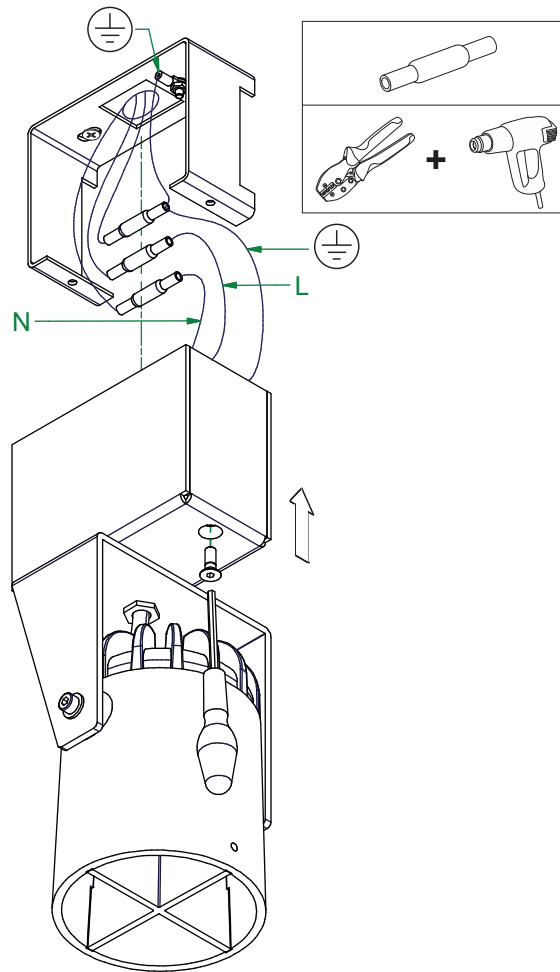

Julien round foot IP54 LED 3000K Medium GI

107312XX

NOT SUITABLE FOR INSTALLATION
≤5KM FROM THE COAST

 The light source contained in this luminaire shall only be replaced by the manufacturer or his service agent or a similar qualified person