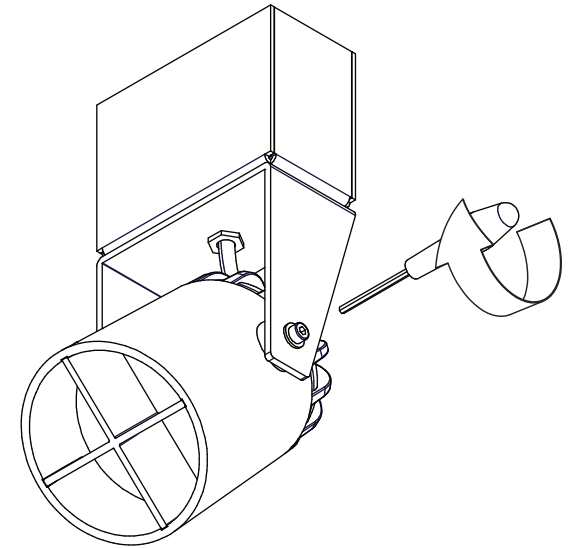

Julien round foot IP54 LED 3000K Medium GI

107312XX

NOT SUITABLE FOR INSTALLATION
≤5KM FROM THE COAST

 The light source contained in this luminaire shall only be replaced by the manufacturer or his service agent or a similar qualified person