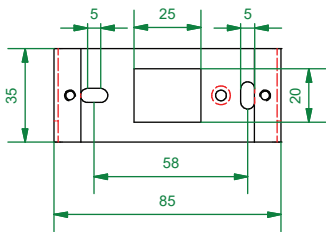

Julien round foot IP54 LED 3000K Medium GI

107312XX

NOT SUITABLE FOR INSTALLATION
≤5KM FROM THE COAST

 The light source contained in this luminaire shall only be replaced by the manufacturer or his service agent or a similar qualified person