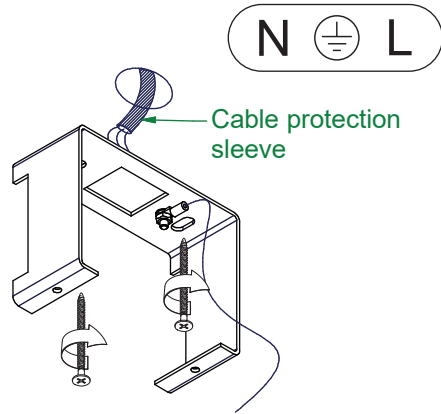

Julien round foot IP54 LED 3000K Medium GI

107312XX

NOT SUITABLE FOR INSTALLATION
≤5KM FROM THE COAST

 The light source contained in this luminaire shall only be replaced by the manufacturer or his service agent or a similar qualified person