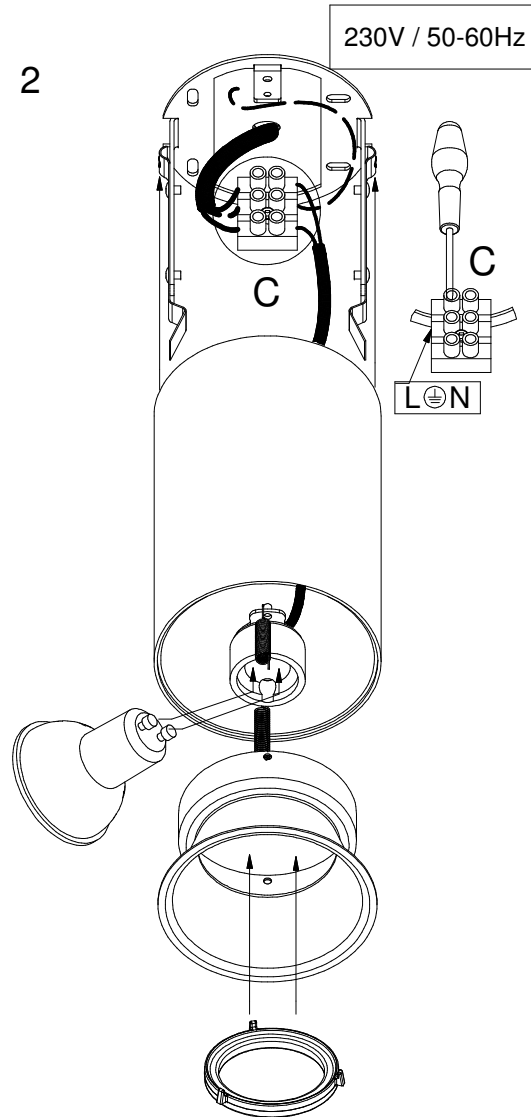

Lotis tubed surface 1xE50 / LED

108830XX

Lamptype : QPAR16 max. 35W

Fitting : Gu10

1

2

3

4

If halogen lamp:
max 35W

If retrofit LED lamp:
only suitable for short version

CAN BE USED WITH