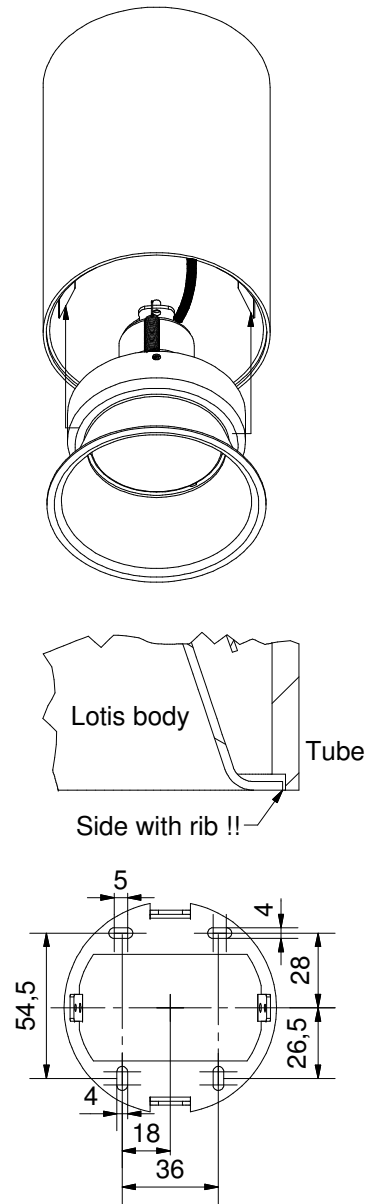

Lotis tubed surface 1xE50 / LED

108830XX

Lamptype : QPAR16 max. 35W

Fitting : Gu10

1

2

3

4

If halogen lamp:
max 35W

If retrofit LED lamp:
only suitable for short version

CAN BE USED WITH