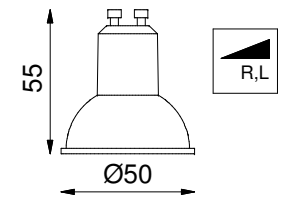

Lotis tubed surface 1xE50 / LED

108830XX

Lamptype : QPAR16 max. 35W

Fitting : Gu10

1

2

3

4

If halogen lamp:
max 35W

If retrofit LED lamp:
only suitable for short version

CAN BE USED WITH