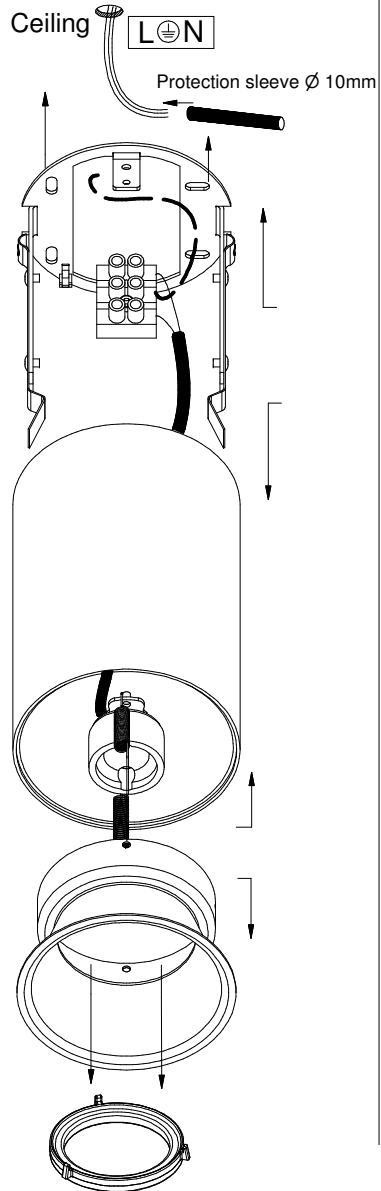

Lotis tubed surface 1xE50 / LED

108830XX

Lamptype : QPAR16 max. 35W

Fitting : Gu10

1

2

3

4

If halogen lamp:
max 35W

If retrofit LED lamp:
only suitable for short version

CAN BE USED WITH