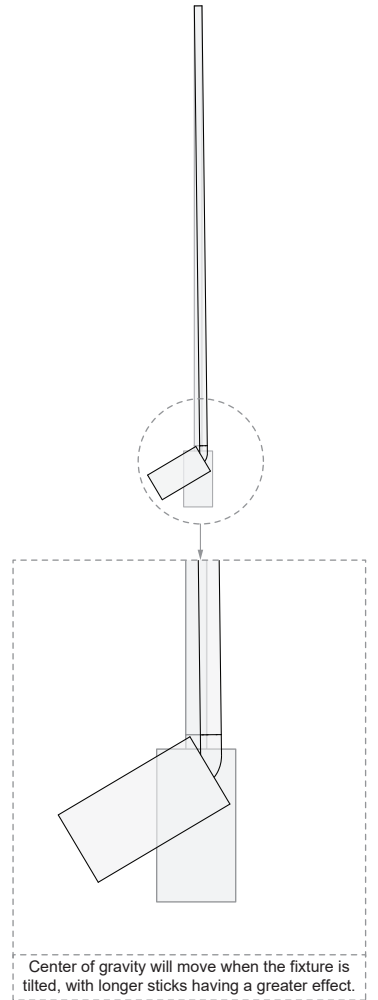

Stick Modupoint

132400XX_132401XX_132402XX_132425XX_132426XX_132427XX_132428XX

Scan for Modupoint compatibility matrix:

VARIATIONS

STICK 100
132400XX

STICK 200
132401XX

STICK 300
132402XX

STICK 600
132425XX

STICK 900
132426XX

STICK 1200
132427XX

STICK 1500
132428XX

MODUPOINT SYSTEM COMPONENTS (NOT INCLUDED)

Center of gravity will move when the fixture is tilted, with longer sticks having a greater effect.

REFER TO THE COMPATIBILITY MATRIX FOR POSSIBILITIES & LIMITATIONS