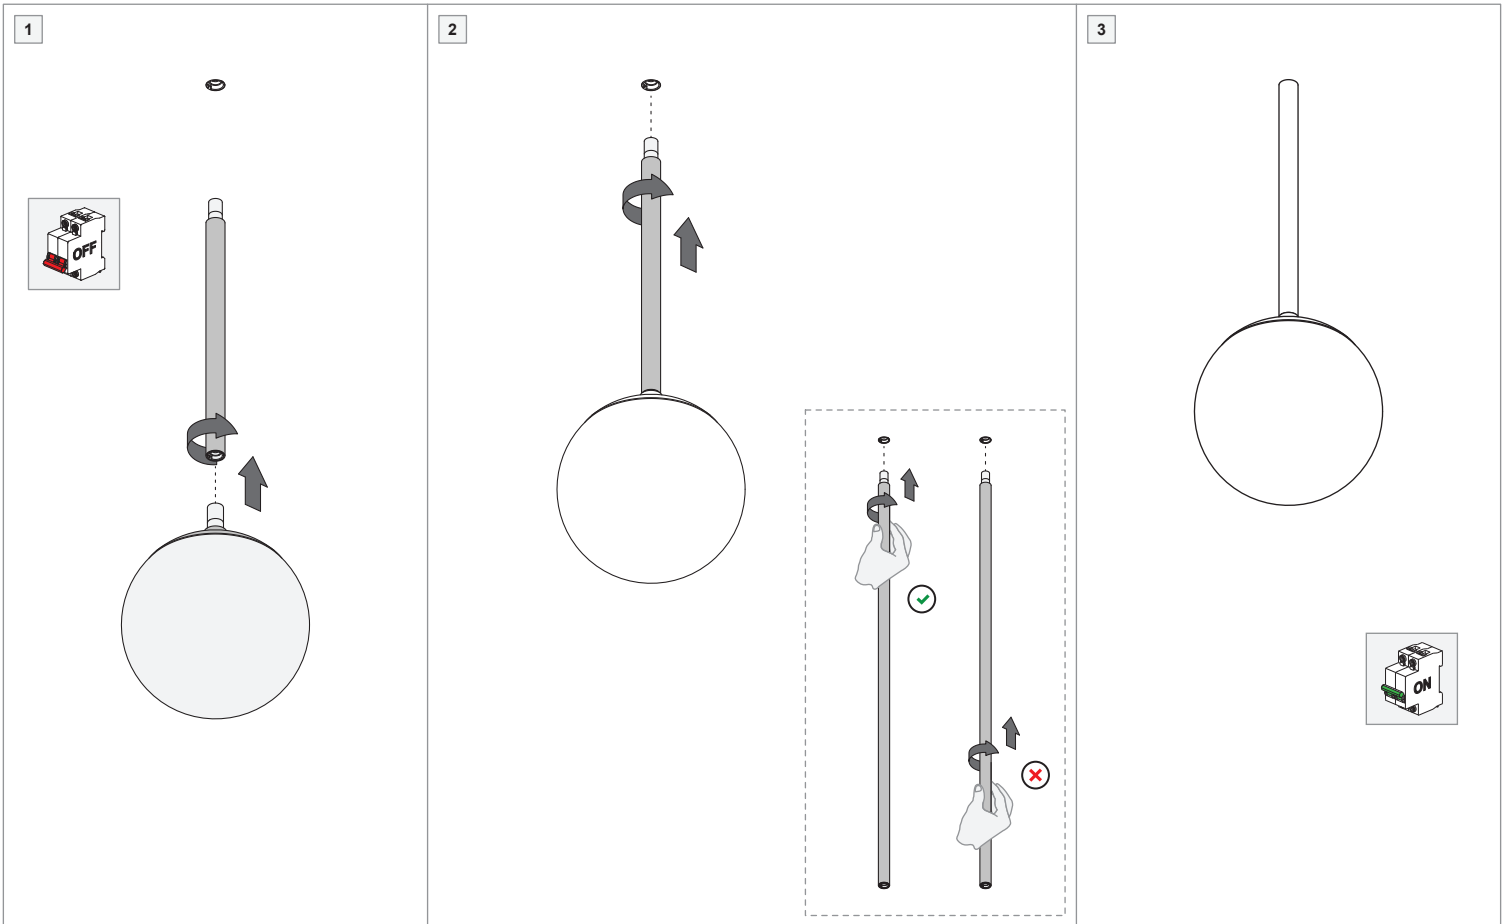

Stick Modupoint

132400XX_132401XX_132402XX_132425XX_132426XX_132427XX_132428XX

Scan for Modupoint compatibility matrix:

VARIATIONS

STICK 100
132400XX

STICK 200
132401XX

STICK 300
132402XX

STICK 600
132425XX

STICK 900
132426XX

STICK 1200
132427XX

STICK 1500
132428XX

MODUPOINT SYSTEM COMPONENTS (NOT INCLUDED)

Center of gravity will move when the fixture is tilted, with longer sticks having a greater effect.

REFER TO THE COMPATIBILITY MATRIX FOR POSSIBILITIES & LIMITATIONS