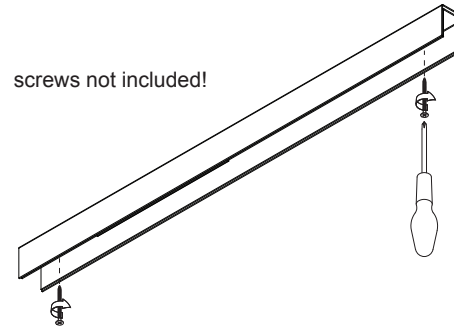

United cover (974mm/1274mm) 1x

133920XX_133950XX

see installation instruction
United (974mm/1274mm) 1x LED

surface mounted

United 1274: 1197mm
United 974: 904mm

screws not included!

suspended

V0 - 27/11/2017