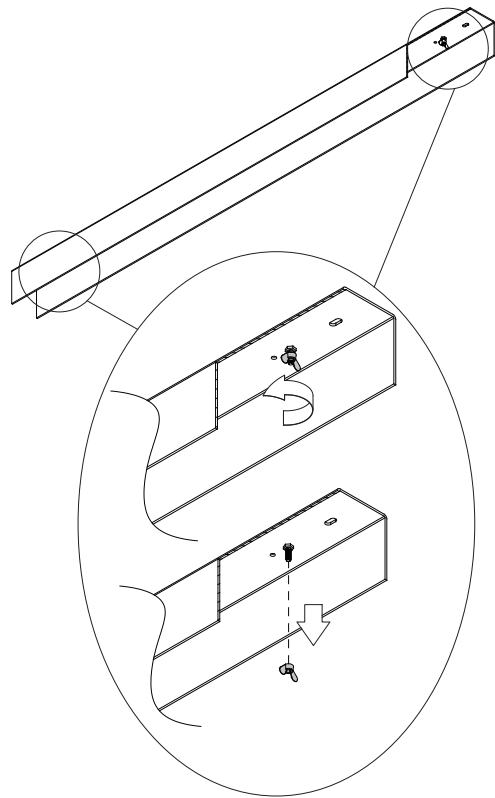

United cover (974mm/1274mm) 1x

133920XX_133950XX

see installation instruction
United (974mm/1274mm) 1x LED

surface mounted

United 1274: 1197mm
United 974: 904mm

screws not included!

suspended

V0 - 27/11/2017