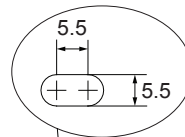

United cover (974mm/1274mm) 1x

133920XX_133950XX

see installation instruction
United (974mm/1274mm) 1x LED

surface mounted

United 1274: 1197mm
United 974: 904mm

screws not included!

suspended

V0 - 27/11/2017