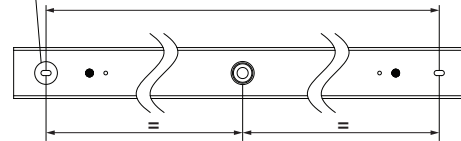

United cover (974mm/1274mm) 1x

133920XX_133950XX

see installation instruction
United (974mm/1274mm) 1x LED

surface mounted

United 1274: 1197mm
United 974: 904mm

screws not included!

suspended

V0 - 27/11/2017