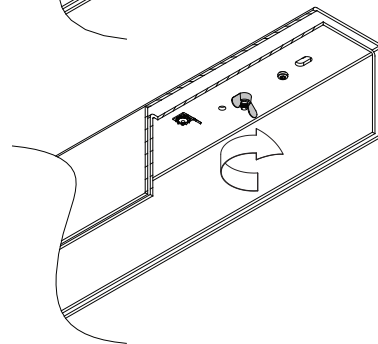

United cover (974mm/1274mm) 1x

133920XX_133950XX

see installation instruction
United (974mm/1274mm) 1x LED

surface mounted

United 1274: 1197mm
United 974: 904mm

screws not included!

suspended

V0 - 27/11/2017