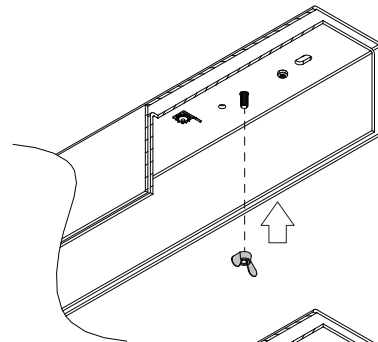

United cover (974mm/1274mm) 1x

133920XX_133950XX

see installation instruction
United (974mm/1274mm) 1x LED

surface mounted

United 1274: 1197mm
United 974: 904mm

screws not included!

suspended

V0 - 27/11/2017