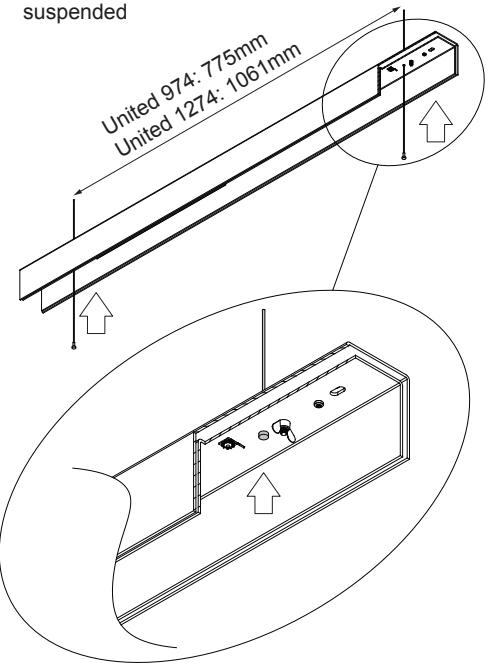

United cover (974mm/1274mm) 1x

133920XX_133950XX

see installation instruction
United (974mm/1274mm) 1x LED

surface mounted

United 1274: 1197mm
United 974: 904mm

screws not included!

suspended

V0 - 27/11/2017