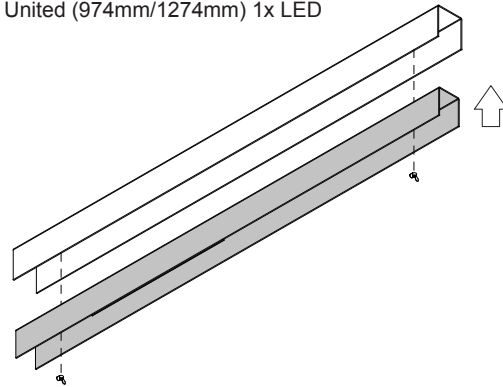

United cover (974mm/1274mm) 1x

133920XX_133950XX

see installation instruction
United (974mm/1274mm) 1x LED

surface mounted

United 1274: 1197mm
United 974: 904mm

screws not included!

suspended

V0 - 27/11/2017