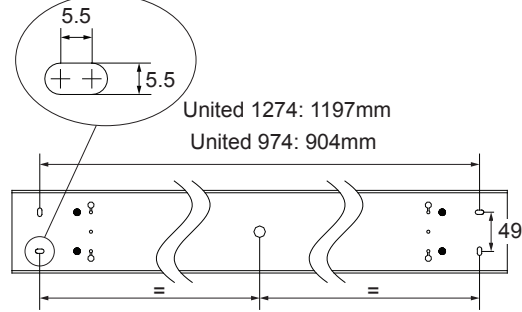

United cover (974mm/1274mm) 2x

133921XX_133951XX

see installation instruction
United (974mm/1274mm) 2x LED

surface mounted

screws not included!

single suspension

V0 - 28/11/2017