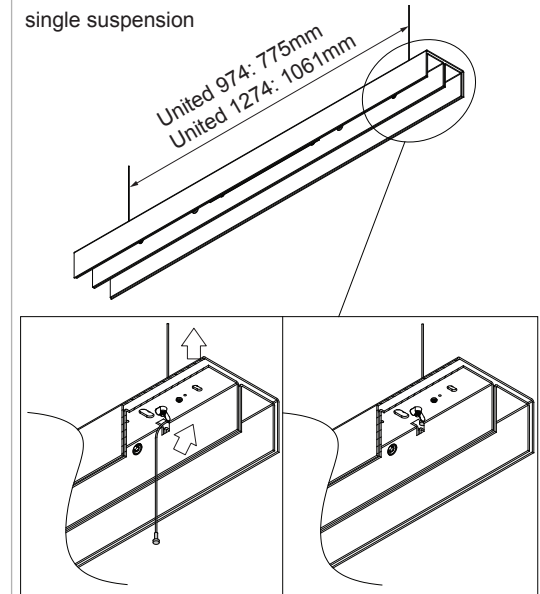

United cover (974mm/1274mm) 2x

133921XX_133951XX

see installation instruction
United (974mm/1274mm) 2x LED

surface mounted

screws not included!

single suspension

V0 - 28/11/2017