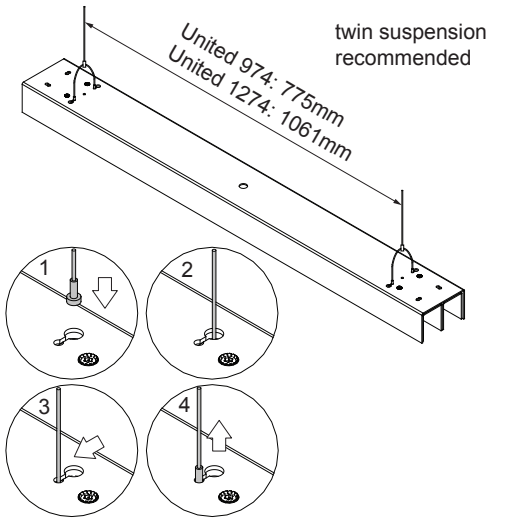

United cover (974mm/1274mm) 2x

133921XX_133951XX

see installation instruction
United (974mm/1274mm) 2x LED

surface mounted

screws not included!

single suspension

V0 - 28/11/2017