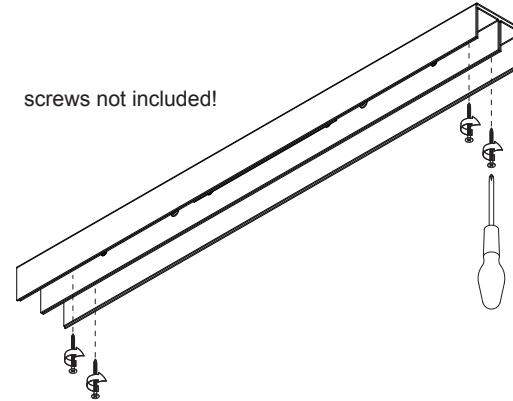

United cover (974mm/1274mm) 2x

133921XX_133951XX

see installation instruction
United (974mm/1274mm) 2x LED

surface mounted

screws not included!

single suspension

V0 - 28/11/2017