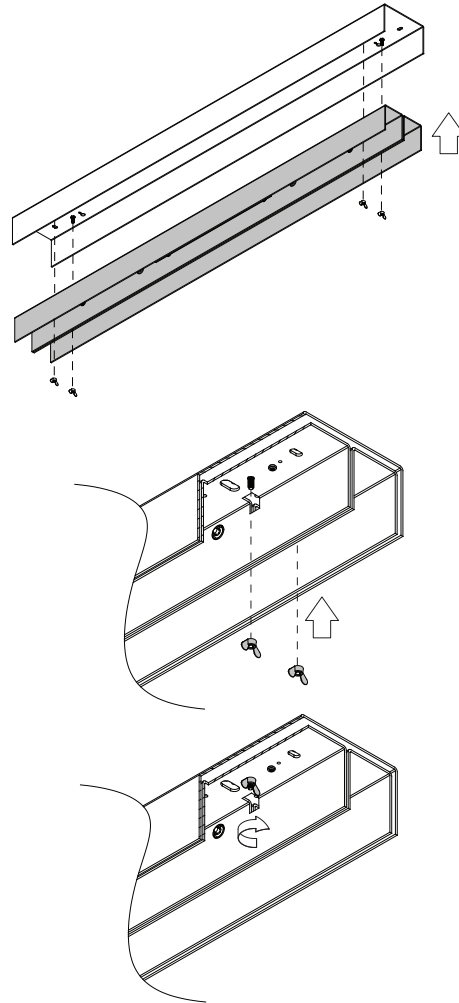

United cover (974mm/1274mm) 2x

133921XX_133951XX

see installation instruction
United (974mm/1274mm) 2x LED

surface mounted

screws not included!

single suspension

V0 - 28/11/2017