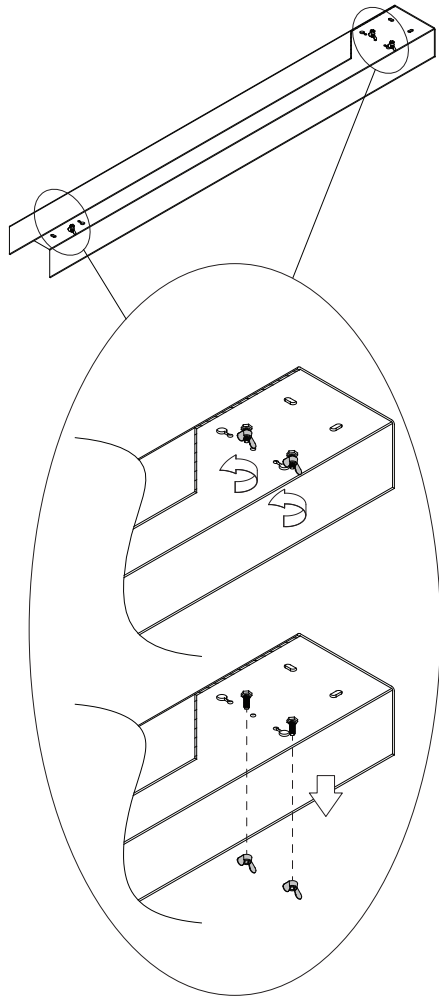

United cover (974mm/1274mm) 2x

133921XX_133951XX

see installation instruction
United (974mm/1274mm) 2x LED

surface mounted

screws not included!

single suspension

V0 - 28/11/2017