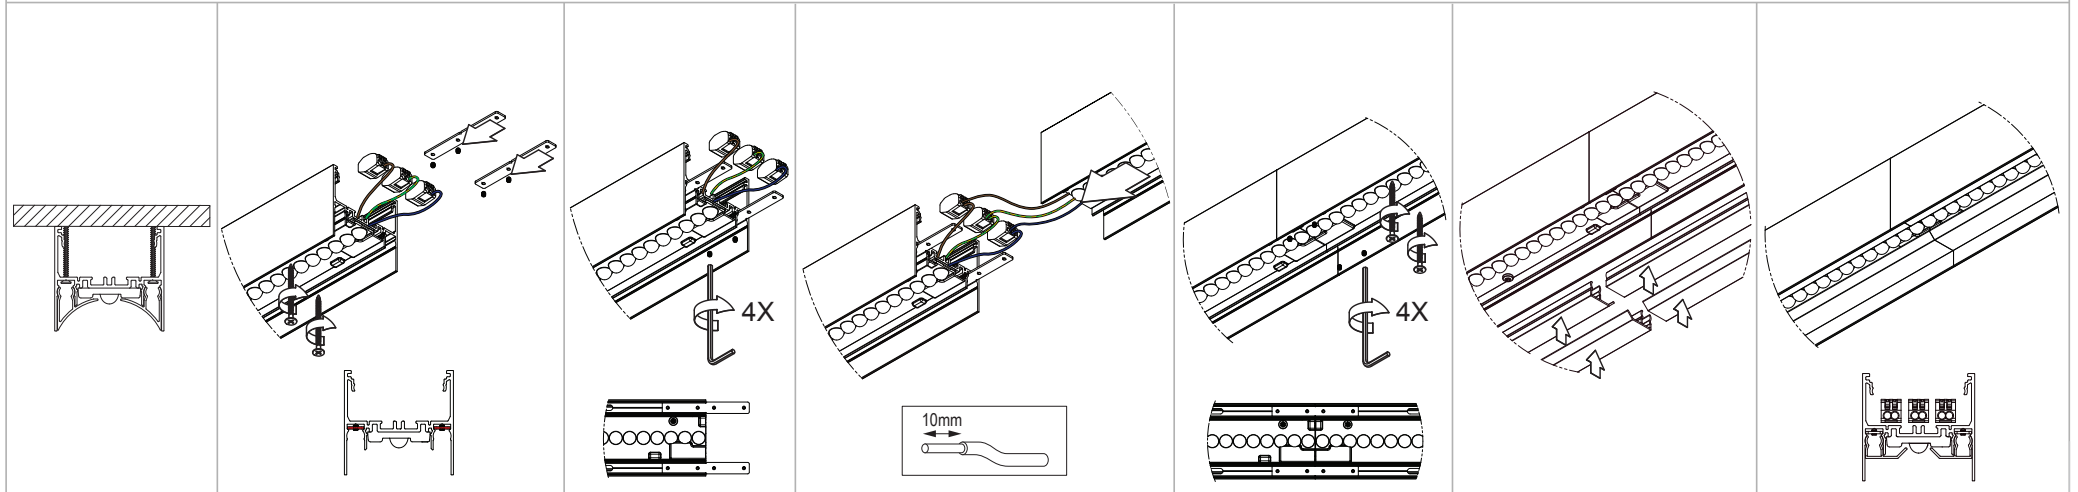

suspension cable

power feed

electrical connection

Drupl 70 connection 180°

93540050

Drupl 70 connection 180° - ceiling

Drupl 70 connection 180° - suspension