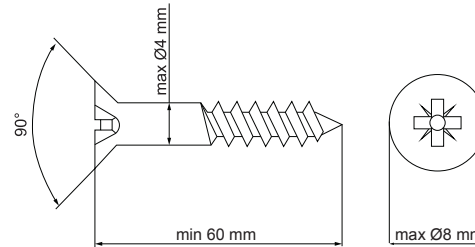

fix - ceiling