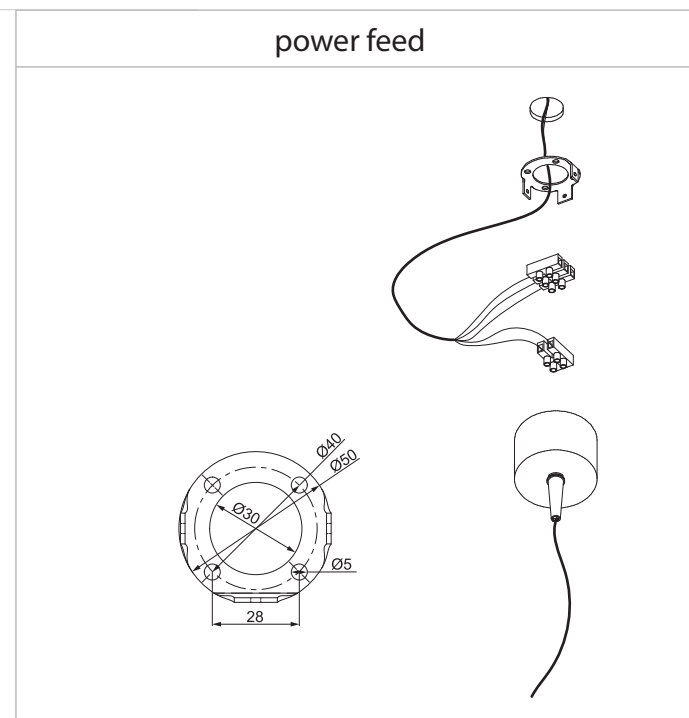

suspension cable

power feed

electrical connection

Drupl 70 connection 180°

93540050

Drupl 70 connection 180° - ceiling

Drupl 70 connection 180° - suspension