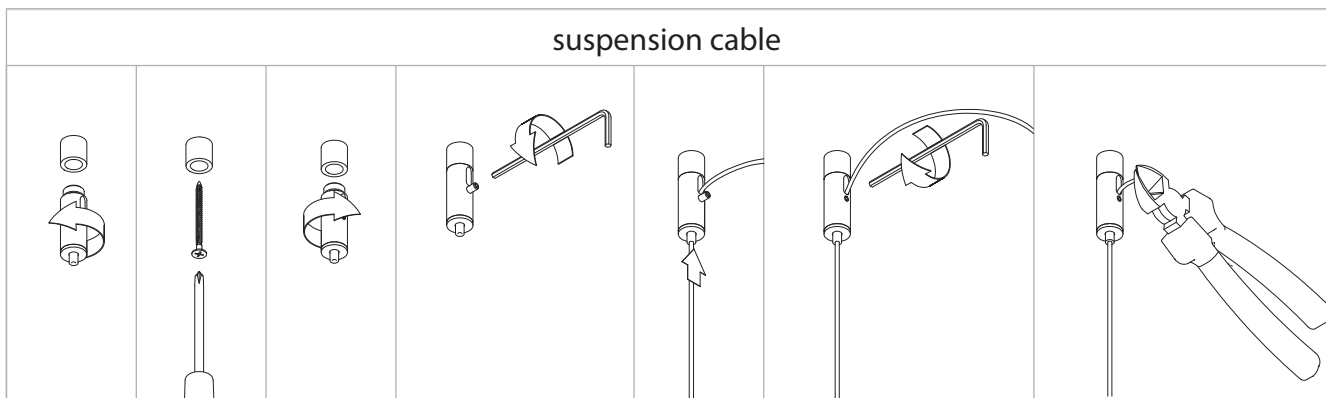

fix - ceiling

screws are not included

connection

N	BLUE
L	BROWN
	YELLOW/GREEN
DIM +	RED
DIM -	BLACK

dimensions

straight cover

sharp cover

curved cover

The light source contained in this luminaire shall only be replaced by the manufacturer or his service agent or a similar qualified person

Drupl 70 suspension

93540350_93540850_93540950

suspension bracket

suspension cable

power feed

electrical connection

Drupl 70 connection 180°

93540050

Drupl 70 connection 180° - ceiling

Drupl 70 connection 180° - suspension