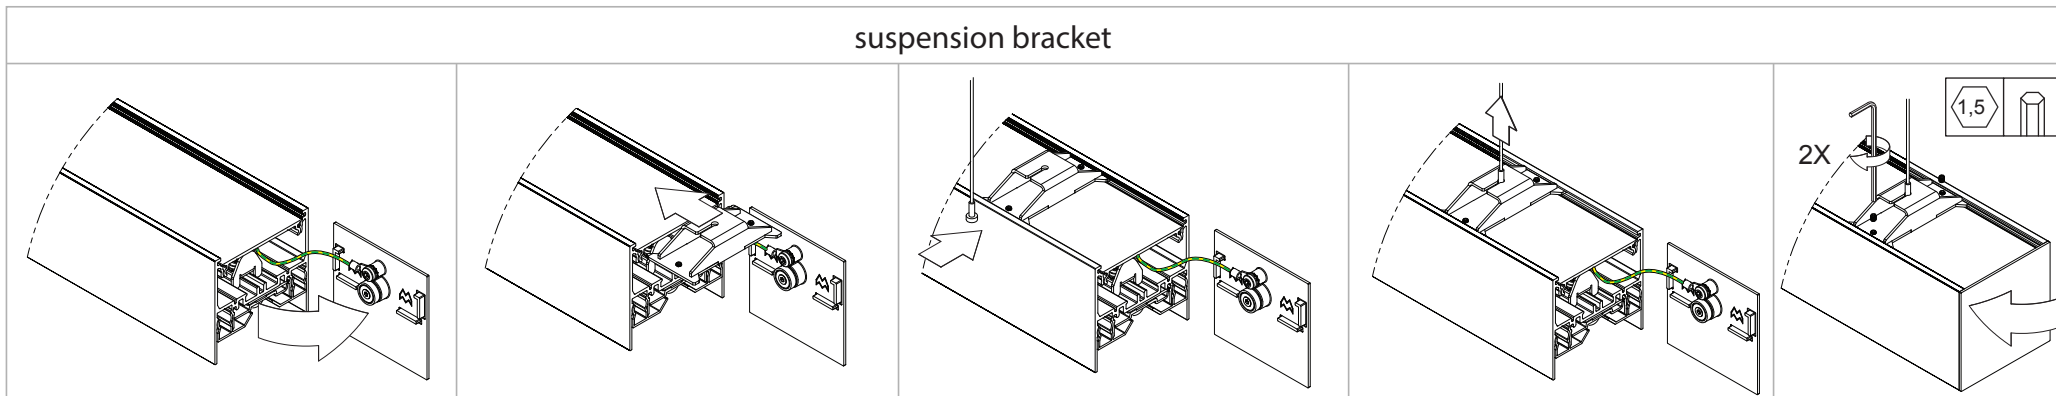

fix - ceiling

screws are not included

connection

N	BLUE
L	BROWN
	YELLOW/GREEN
DIM +	RED
DIM -	BLACK

dimensions

straight cover

sharp cover

curved cover

suspension cable

power feed

electrical connection

Drupl 70 connection 180°

93540050

Drupl 70 connection 180° - ceiling

Drupl 70 connection 180° - suspension