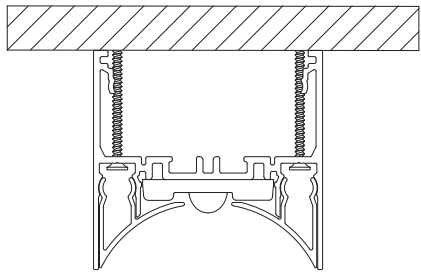

fix - ceiling