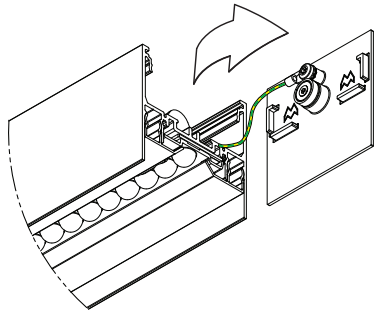

Drupl 70 - general installation manual

93540005_93540009_93540032

open front cover