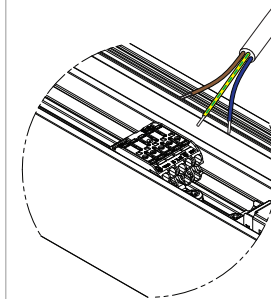

connection

N	BLUE
L	BROWN
	YELLOW/GREEN
DIM +	RED
DIM -	BLACK