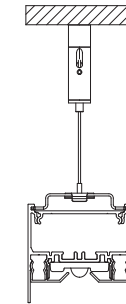

fix - suspension