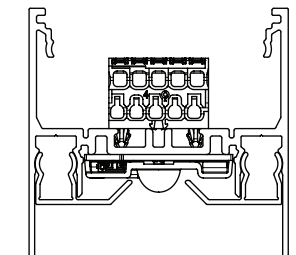

Drupl 70 - general installation manual

93540005_93540009_93540032

open front cover

or

fix - suspension

see instruction manual

fix - ceiling

screws are not included

connection

N	BLUE
L	BROWN
	YELLOW/GREEN
DIM +	RED
DIM -	BLACK

dimensions