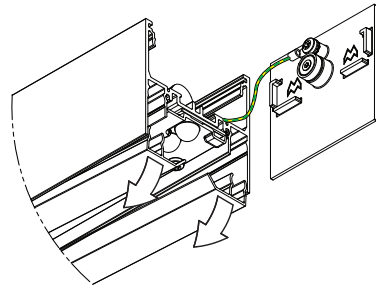

Drupl 70 - general installation manual

93540005_93540009_93540032

open front cover