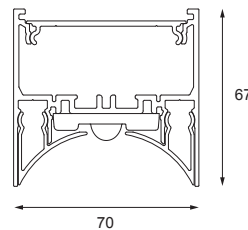

curved cover