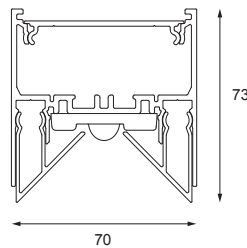

sharp cover