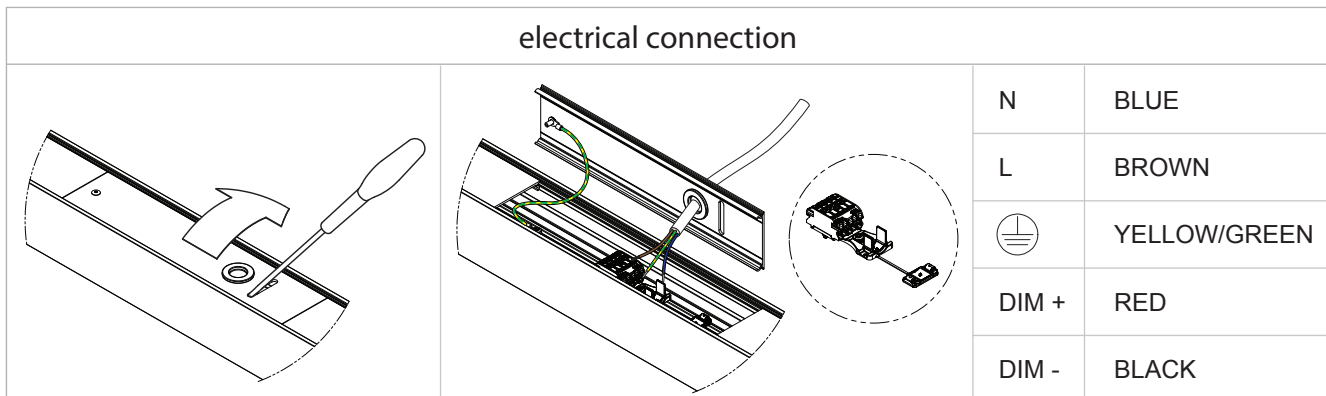

electrical connection