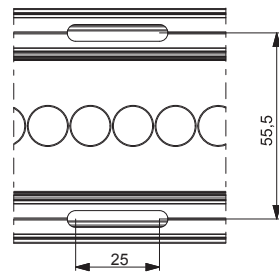

fix - ceiling