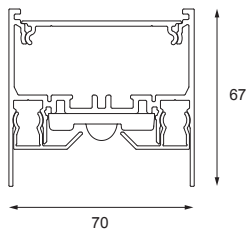

dimensions

straight cover