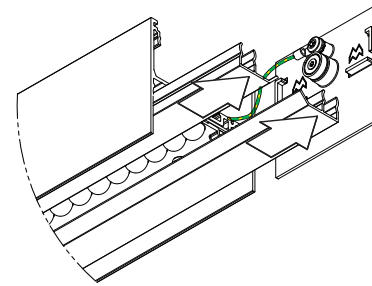

Drupl 70 - general installation manual

93540005_93540009_93540032

open front cover

or

fix - suspension

see instruction manual

fix - ceiling

screws are not included

connection

N	BLUE
L	BROWN
	YELLOW/GREEN
DIM +	RED
DIM -	BLACK

dimensions