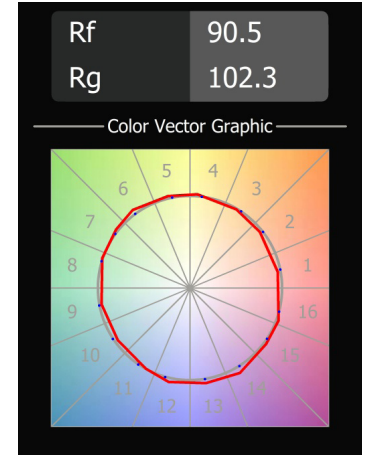

Extruded Stripped Track 48V Suspended 1.8

Performance Specifications (per luminaire)

	Fixed CCT	Warm Dim
Weight (length: 11.8")	1.5lbs	1.5lbs
Weight (length: 23.6")	2.5lbs	2.5lbs
Weight (length: 35.4")	3.6lbs	3.6lbs
Location	dry	dry
CRI*	92, R9: 72	95, R9: 88
Lifetime	L80 B20 @ 50,000 hrs	L80 B20 @ 50,000 hrs
UGR	see website	see website
Beam angle	43°	48°

Electrical (typical)

Lamp Units	Dim Type	Input Voltage	Connected Load	Dim Level***
1x Fixed CCT	0-10V	48VDC	10.3W	1%
1x Fixed CCT	DALI**	48VDC	10.3W	1%
1x Warm Dim	0-10V	48VDC	6.9W	1%
1x Warm Dim	DALI**	48VDC	6.9W	1%

* CRI & TM-30 Value for 3000K

** Compatible with Casambi Wireless Pista Module. See track datasheets for more details

*** Consult the factory for dimmer compatibility

For photometric files see website or contact factory.

Output Specifications (per luminaire)

Reference Delivered Lumens	CCT	Optics	Finish
794 (ref. 3000K, F, GWS)	2700K (0.98) 3000K (1.00) 3500K (1.08)	F (1.00)	GWS (1.00) BLA (1.00) BRA (1.00) CHA (1.00)
379 (ref. 3000K-1800K, F, GWS)	3000K - 1800K (1.00)	F (1.00)	GWS (1.00) BLA (1.00) BRA (1.00) CHA (1.00)

Multipliers are indicated between brackets: ( )

Example calculation, to determine typical output for 2700K, flood, bronze: 794 x (0.98) x (1.00) x (1.00) = 778 lumens

Listings and Certifications

- Classified: cULus
- Dry locations

Warranty

- Visit <https://www.supermodular.com/en-us/warranty>