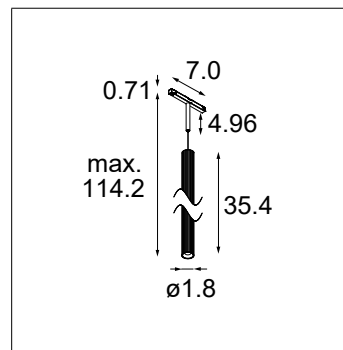

Extruded Stripped Track 48V Suspended 1.8

Luminaire Specifications

- For use with Pista 48V track systems
- Aperture: 0.9"
- Tube material: aluminum (available in different lengths)
- Tube finish: powder coat or anodisation
- Inner glare control ring: always matte black
- Cable diameter: 0.18"
- Cable color: black
- Cable length: 78.7" (can be field adjusted)
- Upon insertion, fixtures lock into the track
- Fixtures can be moved in the track by sliding
- Fixtures can be unlocked / removed from the track with a flathead screwdriver

Extruded Stripped Track 48V 1.8
Tube length: 11.8"

Extruded Stripped Track 48V 1.8
Tube length: 23.6"

Extruded Stripped Track 48V 1.8
Tube length: 35.4"

Finish Information

Grey White Structure (GWS)
Powder Coat (Matte)

See separate track datasheets for track information and accessories

Ordering Information

		F	DY		
EXTRS-T48-SP-1.8-11.8-1X	Extruded Stripped Track 48V 1.8 Tube length: 11.8"	27 2700K	F Flood	DY Dry Location	0101 0-10V
EXTRS-T48-SP-1.8-23.6-1X	Extruded Stripped Track 48V 1.8 Tube length: 23.6"	30 3000K			D DALI
EXTRS-T48-SP-1.8-35.4-1X	Extruded Stripped Track 48V 1.8 Tube length: 35.4"	35 3500K			
		WD Warm Dim 3000K - 1800K			
					GWS Grey White Structure
					BLA Black
					BRA Bronze
					CHA Champagne

Extruded Stripped Track 48V Suspended 1.8

Performance Specifications (per luminaire)

	Fixed CCT	Warm Dim
Weight (length: 11.8")	1.5lbs	1.5lbs
Weight (length: 23.6")	2.5lbs	2.5lbs
Weight (length: 35.4")	3.6lbs	3.6lbs
Location	dry	dry
CRI*	92, R9: 72	95, R9: 88
Lifetime	L80 B20 @ 50,000 hrs	L80 B20 @ 50,000 hrs
UGR	see website	see website
Beam angle	43°	48°