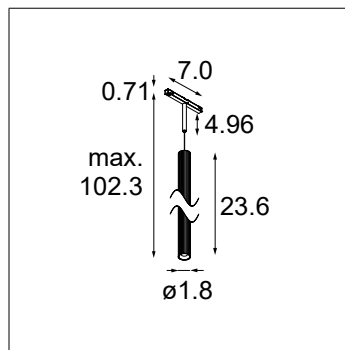

Extruded Stripped Track 48V Suspended 1.8

Luminaire Specifications

- For use with Pista 48V track systems
- Aperture: 0.9"
- Tube material: aluminum (available in different lengths)
- Tube finish: powder coat or anodisation
- Inner glare control ring: always matte black
- Cable diameter: 0.18"
- Cable color: black
- Cable length: 78.7" (can be field adjusted)
- Upon insertion, fixtures lock into the track
- Fixtures can be moved in the track by sliding
- Fixtures can be unlocked / removed from the track with a flathead screwdriver

Extruded Stripped Track 48V 1.8
Tube length: 11.8"

Extruded Stripped Track 48V 1.8
Tube length: 23.6"

Extruded Stripped Track 48V 1.8
Tube length: 35.4"

Finish Information

Grey White Structure (GWS)
Powder Coat (Matte)

See separate track datasheets for track information and accessories

Ordering Information

		F	DY		
EXTRS-T48-SP-1.8-11.8-1X	Extruded Stripped Track 48V 1.8 Tube length: 11.8"	27 2700K	F Flood	DY Dry Location	0101 0-10V
EXTRS-T48-SP-1.8-23.6-1X	Extruded Stripped Track 48V 1.8 Tube length: 23.6"	30 3000K			D DALI
EXTRS-T48-SP-1.8-35.4-1X	Extruded Stripped Track 48V 1.8 Tube length: 35.4"	35 3500K			
		WD Warm Dim 3000K - 1800K			
					GWS Grey White Structure
					BLA Black
					BRA Bronze
					CHA Champagne

Extruded Stripped Track 48V Suspended 1.8

Performance Specifications (per luminaire)

	Fixed CCT	Warm Dim
Weight (length: 11.8")	1.5lbs	1.5lbs
Weight (length: 23.6")	2.5lbs	2.5lbs
Weight (length: 35.4")	3.6lbs	3.6lbs
Location	dry	dry
CRI*	92, R9: 72	95, R9: 88
Lifetime	L80 B20 @ 50,000 hrs	L80 B20 @ 50,000 hrs
UGR	see website	see website
Beam angle	43°	48°