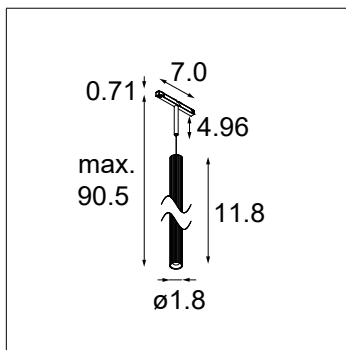

Extruded Stripped Track 48V Suspended 1.8

Luminaire Specifications

- For use with Pista 48V track systems
- Aperture: 0.9"
- Tube material: aluminum (available in different lengths)
- Tube finish: powder coat or anodisation
- Inner glare control ring: always matte black
- Cable diameter: 0.18"
- Cable color: black
- Cable length: 78.7" (can be field adjusted)
- Upon insertion, fixtures lock into the track
- Fixtures can be moved in the track by sliding
- Fixtures can be unlocked / removed from the track with a flathead screwdriver

Extruded Stripped Track 48V 1.8
Tube length: 11.8"

Extruded Stripped Track 48V 1.8
Tube length: 23.6"

Extruded Stripped Track 48V 1.8
Tube length: 35.4"

Finish Information

Grey White Structure (GWS)
Powder Coat (Matte)

See separate track datasheets for track information and accessories

Ordering Information

		F	DY		
EXTRS-T48-SP-1.8-11.8-1X	Extruded Stripped Track 48V 1.8 Tube length: 11.8"	27 2700K	F Flood	DY Dry Location	0101 0-10V
EXTRS-T48-SP-1.8-23.6-1X	Extruded Stripped Track 48V 1.8 Tube length: 23.6"	30 3000K			D DALI
EXTRS-T48-SP-1.8-35.4-1X	Extruded Stripped Track 48V 1.8 Tube length: 35.4"	35 3500K			
		WD Warm Dim 3000K - 1800K			
					GWS Grey White Structure
					BLA Black
					BRA Bronze
					CHA Champagne

Extruded Stripped Track 48V Suspended 1.8

Performance Specifications (per luminaire)

	Fixed CCT	Warm Dim
Weight (length: 11.8")	1.5lbs	1.5lbs
Weight (length: 23.6")	2.5lbs	2.5lbs
Weight (length: 35.4")	3.6lbs	3.6lbs
Location	dry	dry
CRI*	92, R9: 72	95, R9: 88
Lifetime	L80 B20 @ 50,000 hrs	L80 B20 @ 50,000 hrs
UGR	see website	see website
Beam angle	43°	48°