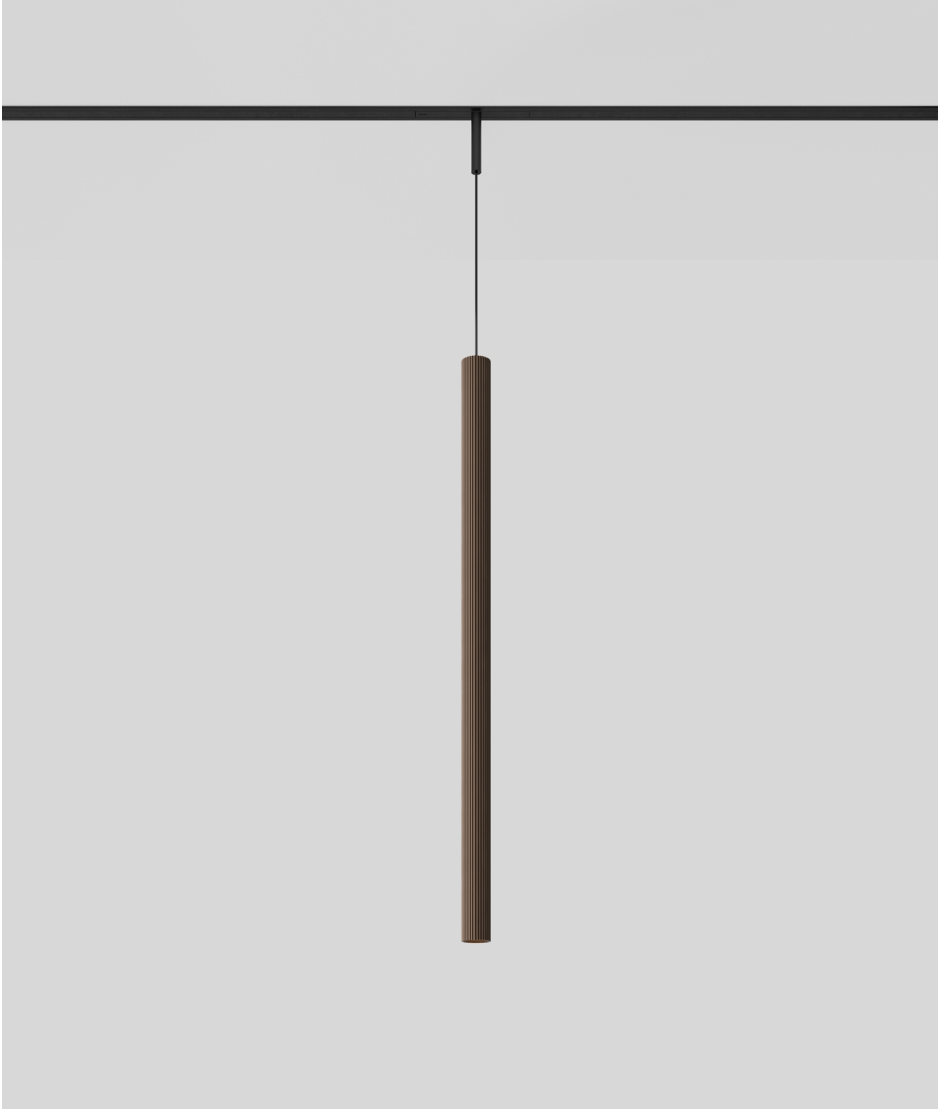

Extruded Stripped Track 48V Suspended 1.8

Overview

Strong lines that blend. Extruded Stripped is a contemporary design that harmonizes smoothly with its environment. This new family welcomes statement and stillness in a very minimalist look.

Extruded Stripped Track 48V Suspended 1.8

Luminaire Specifications

- For use with Pista 48V track systems
- Aperture: 0.9"
- Tube material: aluminum (available in different lengths)
- Tube finish: powder coat or anodisation
- Inner glare control ring: always matte black
- Cable diameter: 0.18"
- Cable color: black
- Cable length: 78.7" (can be field adjusted)
- Upon insertion, fixtures lock into the track
- Fixtures can be moved in the track by sliding
- Fixtures can be unlocked / removed from the track with a flathead screwdriver

Extruded Stripped Track 48V 1.8
Tube length: 11.8"

Extruded Stripped Track 48V 1.8
Tube length: 23.6"

Extruded Stripped Track 48V 1.8
Tube length: 35.4"

Finish Information

Grey White Structure (GWS)
Powder Coat (Matte)

See separate track datasheets for track information and accessories

Ordering Information

		F	DY		
EXTRS-T48-SP-1.8-11.8-1X	Extruded Stripped Track 48V 1.8 Tube length: 11.8"	27 2700K	F Flood	DY Dry Location	0101 0-10V
EXTRS-T48-SP-1.8-23.6-1X	Extruded Stripped Track 48V 1.8 Tube length: 23.6"	30 3000K			D DALI
EXTRS-T48-SP-1.8-35.4-1X	Extruded Stripped Track 48V 1.8 Tube length: 35.4"	35 3500K			
		WD Warm Dim 3000K - 1800K			
					GWS Grey White Structure
					BLA Black
					BRA Bronze
					CHA Champagne