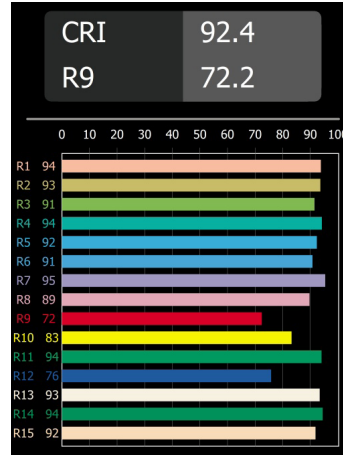

Extruded Stripped Track 48V Suspended 1.8

Performance Specifications (per luminaire)

	Fixed CCT	Warm Dim
Weight (length: 11.8")	1.5lbs	1.5lbs
Weight (length: 23.6")	2.5lbs	2.5lbs
Weight (length: 35.4")	3.6lbs	3.6lbs
Location	dry	dry
CRI*	92, R9: 72	95, R9: 88
Lifetime	L80 B20 @ 50,000 hrs	L80 B20 @ 50,000 hrs
UGR	see website	see website
Beam angle	43°	48°

Electrical (typical)

Lamp Units	Dim Type	Input Voltage	Connected Load	Dim Level***
1x Fixed CCT	0-10V	48VDC	10.3W	1%
1x Fixed CCT	DALI**	48VDC	10.3W	1%
1x Warm Dim	0-10V	48VDC	6.9W	1%
1x Warm Dim	DALI**	48VDC	6.9W	1%

* CRI & TM-30 Value for 3000K

** Compatible with Casambi Wireless Pista Module. See track datasheets for more details

*** Consult the factory for dimmer compatibility

For photometric files see website or contact factory.

Output Specifications (per luminaire)

Reference Delivered Lumens	CCT	Optics	Finish
794 (ref. 3000K, F, GWS)	2700K (0.98) 3000K (1.00) 3500K (1.08)	F (1.00)	GWS (1.00) BLA (1.00) BRA (1.00) CHA (1.00)
379 (ref. 3000K-1800K, F, GWS)	3000K - 1800K (1.00)	F (1.00)	GWS (1.00) BLA (1.00) BRA (1.00) CHA (1.00)

Multipliers are indicated between brackets: ( )

Example calculation, to determine typical output for 2700K, flood, bronze: 794 x (0.98) x (1.00) x (1.00) = 778 lumens

Listings and Certifications

- Classified: cULus
- Dry locations

Warranty

- Visit <https://www.supermodular.com/en-us/warranty>