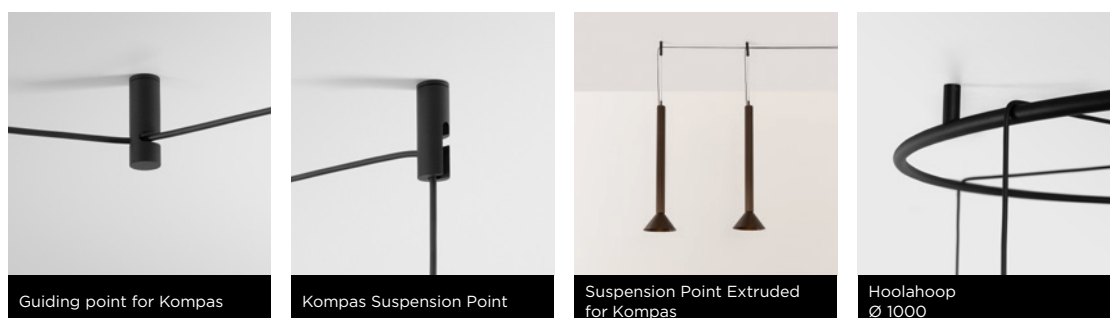

1. Select spotlight modules

2. Select Kompas base

3. Select optional accessories

Extruded

CHECK ALL ARTICLE NUMBERS OF EXTRUDED

KOMPAS BASE	
Black Structure	XXXXXX32
White Structure	XXXXXX09

Trailing Edge

KOMPAS BASE	350mA				500mA			
	135708XX		135700XX		135711XX		135703XX	
	30W		60W		30W		60W	
	Includes 3 drivers of 10W		Includes 6 drivers of 10W		Includes 3 drivers of 10W		Includes 6 drivers of 10W	
Fixture for Kompas	Max Fixtures	Max in Series	Max Fixtures	Max in Series	Max Fixtures	Max in Series	Max Fixtures	Max in Series
Extruded Suspended	3	1	6	1	3	1	6	1
Extruded Suspended Warm Dim	3	1	6	1				