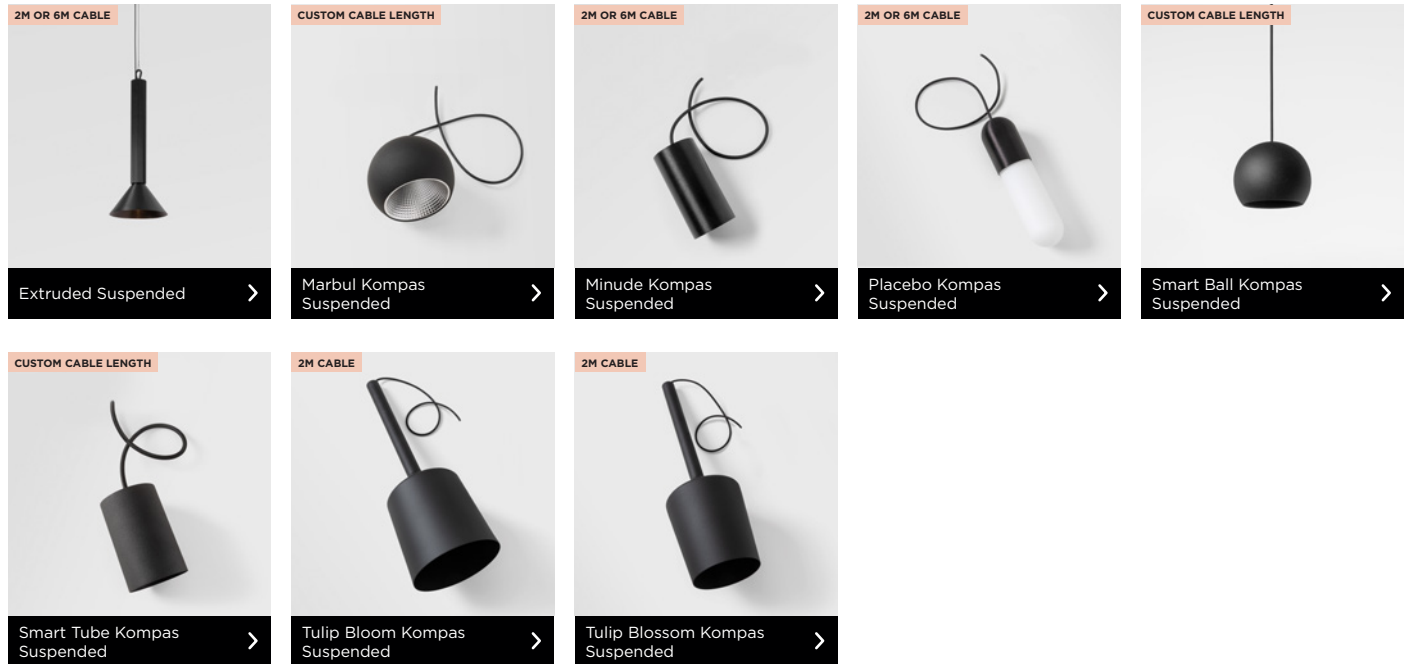

Compose your Kompas

This guide will help you in composing your Kompas configuration. Based on the type and amount of spotlights you wish to add to your configuration, you will find in this guide the exact article number of the compatible Kompas base. You can also follow the links on each detailed spotlight page to find the list of all article numbers of that spotlight. Enjoy creating your Kompas configuration and seeing it come to life!

1. Select spotlight modules

2. Select Kompas base

3. Select optional accessories

Extruded

CHECK ALL ARTICLE NUMBERS OF EXTRUDED

KOMPAS BASE	
Black Structure	XXXXXX32
White Structure	XXXXXX09

Trailing Edge

KOMPAS BASE	350mA				500mA			
	135708XX		135700XX		135711XX		135703XX	
	30W		60W		30W		60W	
	Includes 3 drivers of 10W		Includes 6 drivers of 10W		Includes 3 drivers of 10W		Includes 6 drivers of 10W	
Fixture for Kompas	Max Fixtures	Max in Series	Max Fixtures	Max in Series	Max Fixtures	Max in Series	Max Fixtures	Max in Series
Extruded Suspended	3	1	6	1	3	1	6	1
Extruded Suspended Warm Dim	3	1	6	1				