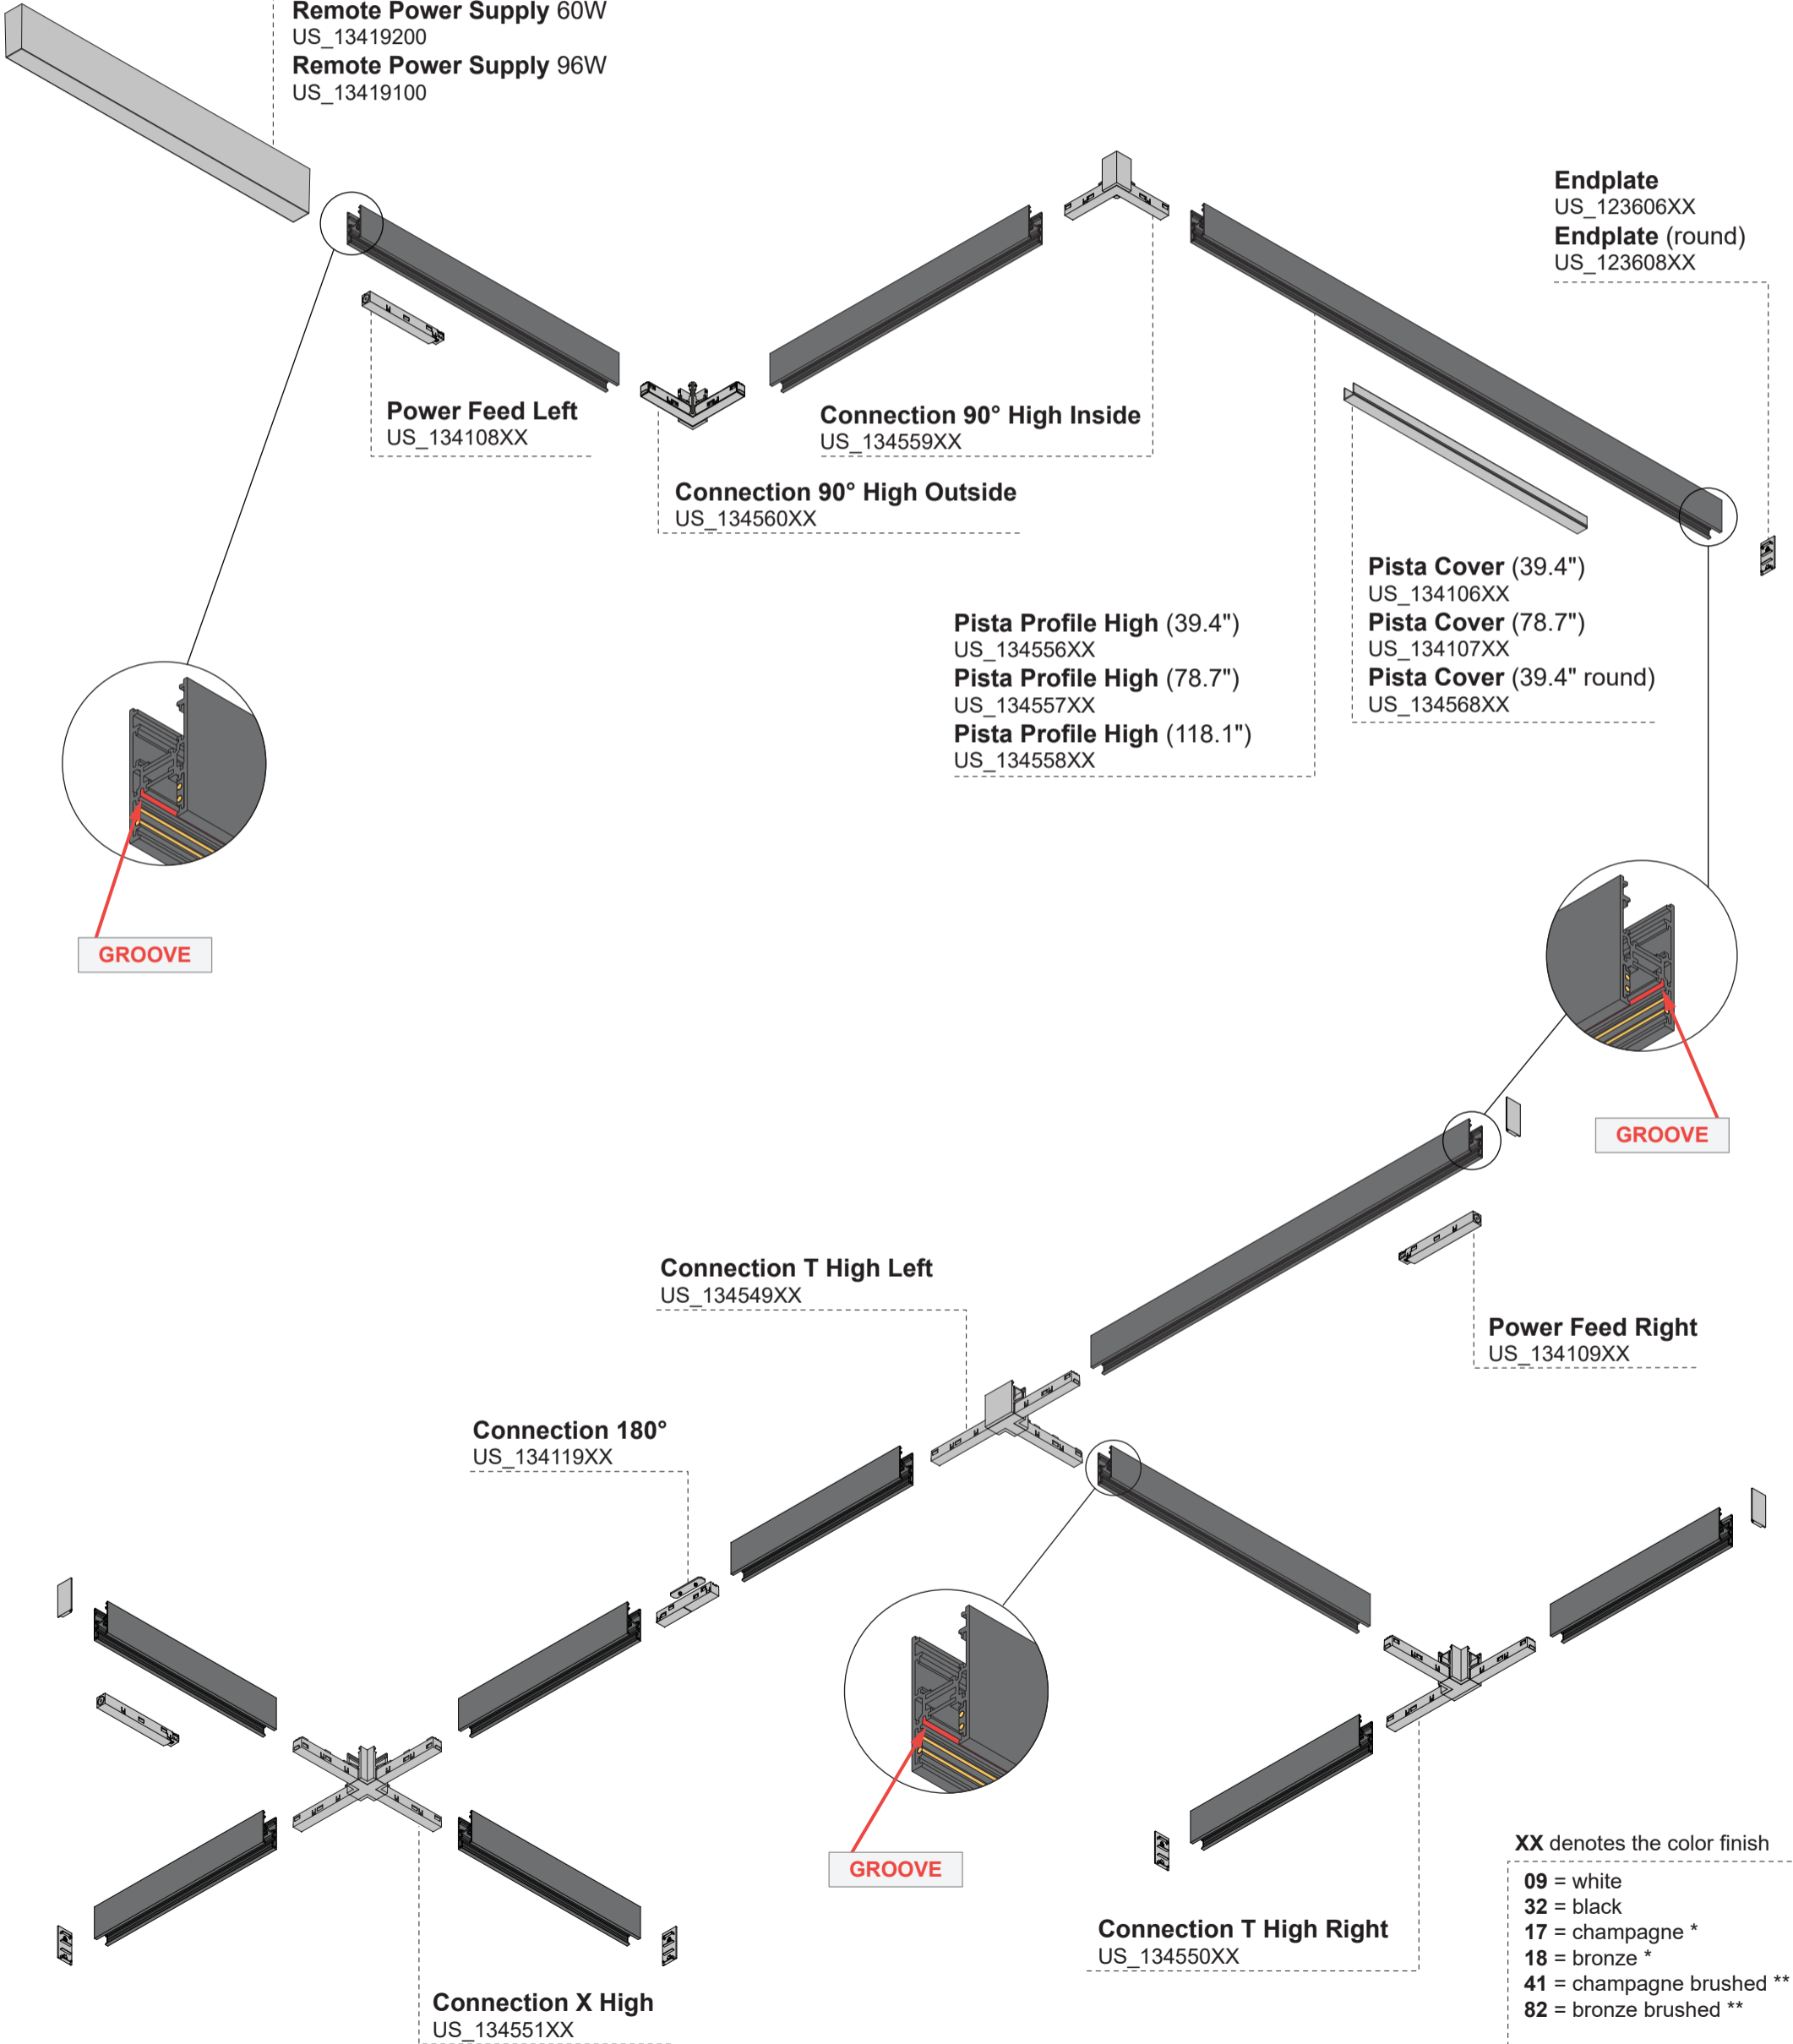

# PISTA TRACK 48V HIGH SURFACE

**Surface Mounted Power Supply 40W**  
US\_134120XX  
**Surface Mounted Power Supply 60W**  
US\_134122XX  
**Surface Mounted Power Supply 96W**  
US\_134184XX

Or use:  
**Remote Power Supply 60W**  
US\_13419200  
**Remote Power Supply 96W**  
US\_13419100

XX denotes the color finish

- 09 = white
- 32 = black
- 17 = champagne \*
- 18 = bronze \*
- 41 = champagne brushed \*\*
- 82 = bronze brushed \*\*

\* only available for endplates  
\*\* only available for profile sections (78.7" & 118.1")