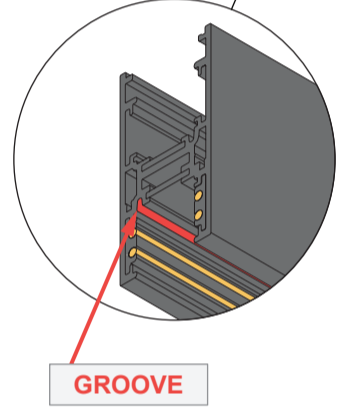

Endplate Up/Down
US_123606XX

Power Feed Left
US_134108XX

Connection 90° High Inside
US_134559XX

Connection 90° High Outside
US_134560XX

Pista Cover (39.4")
US_134106XX
Pista Cover (78.7")
US_134107XX

Pista Profile High (39.4")
US_134556XX
Pista Profile High (78.7")
US_134557XX
Pista Profile High (118.1")
US_134558XX

Connection T High Left
US_134549XX

Power Feed Right
US_134109XX

Connection 180°
US_134119XX

Connection T High Right
US_134550XX

Connection X High
US_134551XX

XX denotes the color finish

- 09 = white
- 32 = black
- 17 = champagne *
- 18 = bronze *
- 41 = champagne brushed **
- 82 = bronze brushed **

* only available for endplates
 ** only available for profile sections (78.7" & 118.1")