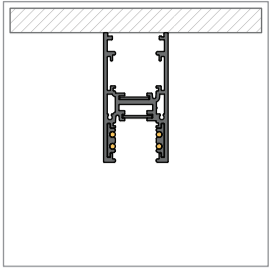

PISTA - HIGH

Surface Mounted Power Supply 40W
US_134120XX
Surface Mounted Power Supply 60W
US_134122XX
Surface Mounted Power Supply 96W
US_134184XX

Or use:
Remote Power Supply 60W
US_13419200
Remote Power Supply 96W
US_13419100

Endplate Up/Down
US_123606XX

Power Feed Left
US_134108XX

Connection 90° High Inside
US_134559XX

Connection 90° High Outside
US_134560XX

Pista Cover (39.4")
US_134106XX
Pista Cover (78.7")
US_134107XX

Pista Profile High (39.4")
US_134556XX
Pista Profile High (78.7")
US_134557XX
Pista Profile High (118.1")
US_134558XX

Connection T High Left
US_134549XX

Power Feed Right
US_134109XX

Connection 180°
US_134119XX

Connection T High Right
US_134550XX

Connection X High
US_134551XX

XX denotes the color finish

- 09 = white
- 32 = black
- 17 = champagne *
- 18 = bronze *
- 41 = champagne brushed **
- 82 = bronze brushed **

* only available for endplates
 ** only available for profile sections (78.7" & 118.1")