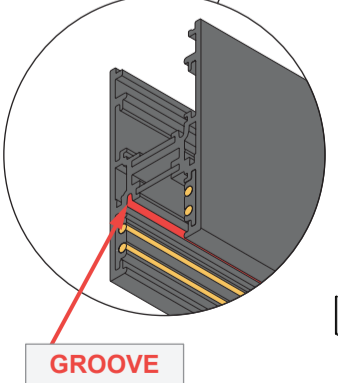

Endplate Up/Down
US_123606XX

Power Feed Left
US_134108XX

Connection 90° High Inside
US_134559XX

Connection 90° High Outside
US_134560XX

Pista Cover (39.4")
US_134106XX
Pista Cover (78.7")
US_134107XX

Pista Profile High (39.4")
US_134556XX
Pista Profile High (78.7")
US_134557XX
Pista Profile High (118.1")
US_134558XX

Connection T High Left
US_134549XX

Power Feed Right
US_134109XX

Connection 180°
US_134119XX

Connection T High Right
US_134550XX

Connection X High
US_134551XX

XX denotes the color finish

- 09 = white
- 32 = black
- 17 = champagne *
- 18 = bronze *
- 41 = champagne brushed **
- 82 = bronze brushed **

* only available for endplates
 ** only available for profile sections (78.7" & 118.1")