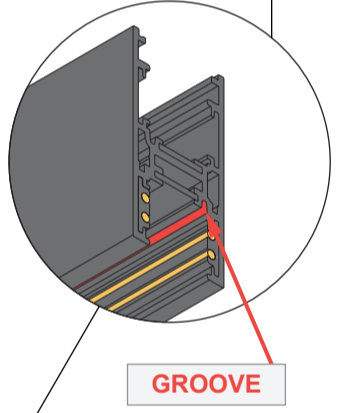

Endplate Up/Down
US_123606XX

Power Feed Left
US_134108XX

Connection 90° High Inside
US_134559XX

Connection 90° High Outside
US_134560XX

Pista Cover (39.4")
US_134106XX
Pista Cover (78.7")
US_134107XX

Pista Profile High (39.4")
US_134556XX
Pista Profile High (78.7")
US_134557XX
Pista Profile High (118.1")
US_134558XX

Connection T High Left
US_134549XX

Power Feed Right
US_134109XX

Connection 180°
US_134119XX

Connection T High Right
US_134550XX

Connection X High
US_134551XX

XX denotes the color finish

- 09 = white
- 32 = black
- 17 = champagne *
- 18 = bronze *
- 41 = champagne brushed **
- 82 = bronze brushed **

* only available for endplates
 ** only available for profile sections (78.7" & 118.1")