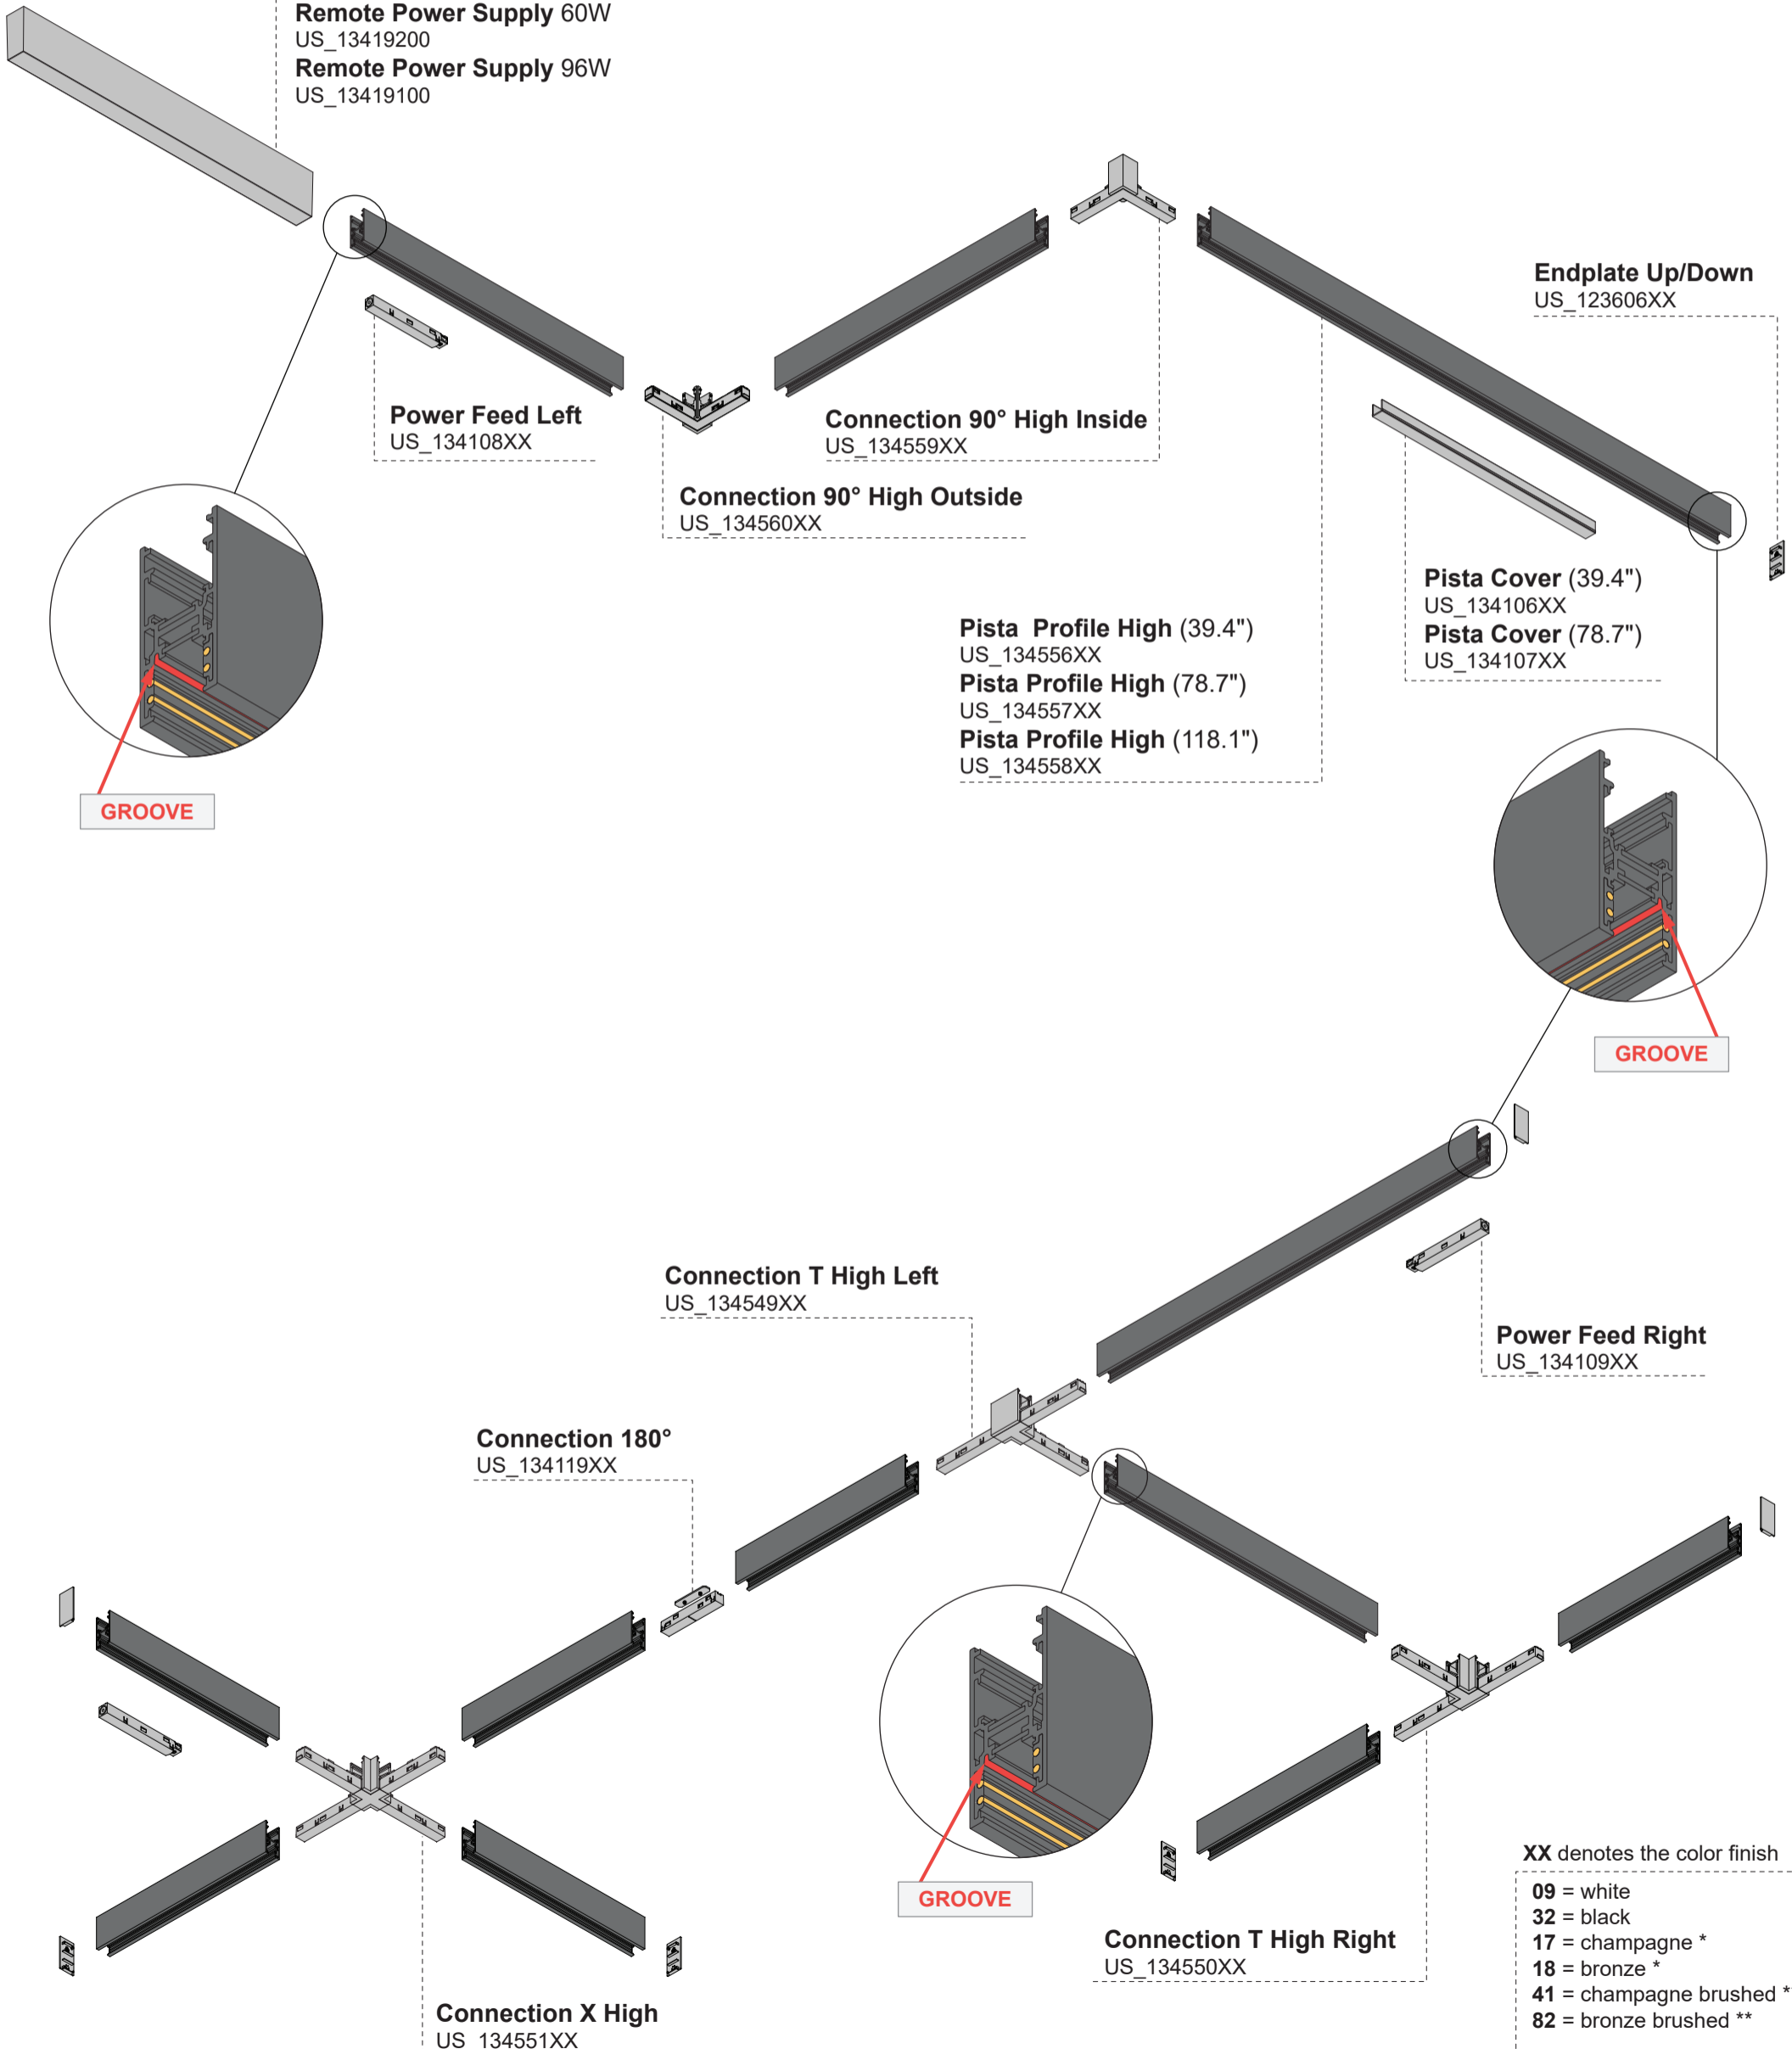

PISTA - HIGH

Surface Mounted Power Supply 40W
US_134120XX
Surface Mounted Power Supply 60W
US_134122XX
Surface Mounted Power Supply 96W
US_134184XX

Or use:
Remote Power Supply 60W
US_13419200
Remote Power Supply 96W
US_13419100

Endplate Up/Down
US_123606XX

Power Feed Left
US_134108XX

Connection 90° High Inside
US_134559XX

Connection 90° High Outside
US_134560XX

Pista Cover (39.4")
US_134106XX
Pista Cover (78.7")
US_134107XX

Pista Profile High (39.4")
US_134556XX
Pista Profile High (78.7")
US_134557XX
Pista Profile High (118.1")
US_134558XX

Connection T High Left
US_134549XX

Power Feed Right
US_134109XX

Connection 180°
US_134119XX

Connection T High Right
US_134550XX

Connection X High
US_134551XX

XX denotes the color finish

- 09 = white
- 32 = black
- 17 = champagne *
- 18 = bronze *
- 41 = champagne brushed **
- 82 = bronze brushed **

* only available for endplates
 ** only available for profile sections (78.7" & 118.1")