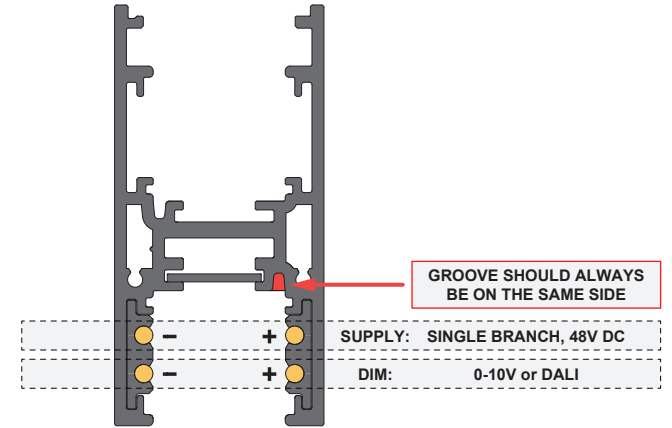

Pista track 48V high profile

US_134556XX_US_134557XX_US_134558XX

SHORTEN PROFILE

REMOVE BURRS AFTER CUTTING

MATERIALS & DIMENSIONS

ELECTRICAL

ELECTRICAL CONNECTION: SEE POWER FEED INSTRUCTION

MECHANICAL FIXATION (SURFACE MOUNTING)

ADDITIONAL FIXATION POINTS MAY BE PROVIDED

MAXIMUM LOAD

PROFILE LENGTH \leq 39" (1m):
Maximum load = 22lb (10kg)

PROFILE LENGTH $>$ 39" (1m):
Add 11lb (5kg) to the maximum load for each additional profile length of 39" (1m)

WARNING
support the track when
clicking in and pulling out
fixtures

INSTALLATION INSTRUCTION

- Read all instructions before installing the luminaire.
- Save these instructions and refer to them when additions or changes in the track configuration are made.

DRY LOCATIONS ONLY

Do not install this track luminaire in damp or wet locations.

IMPORTANT SAFETY INSTRUCTIONS

- Do not install any part of a track system less than 5 feet above the floor.
- Do not install any luminaire closer than 6 inches from any curtain, or similar combustible material.
- Disconnect electrical power before adding to or changing the configuration of the track.
- Do not attempt to energize anything other than lighting track luminaires on the track. To reduce the risk of fire and electric shock, do not attempt to connect power tools, extension cords, appliances, and the like to the track.
- Do not connect a track to more than one branch circuit unless the track is constructed so that it can be used with more than one branch circuit. Check with a qualified electrician. Although the track lighting system may seem to operate acceptably, a dangerous overload of the neutral may occur and result in a risk of fire.
- This track system is not intended for use with a power supply cord or convenience receptacle adaptor.