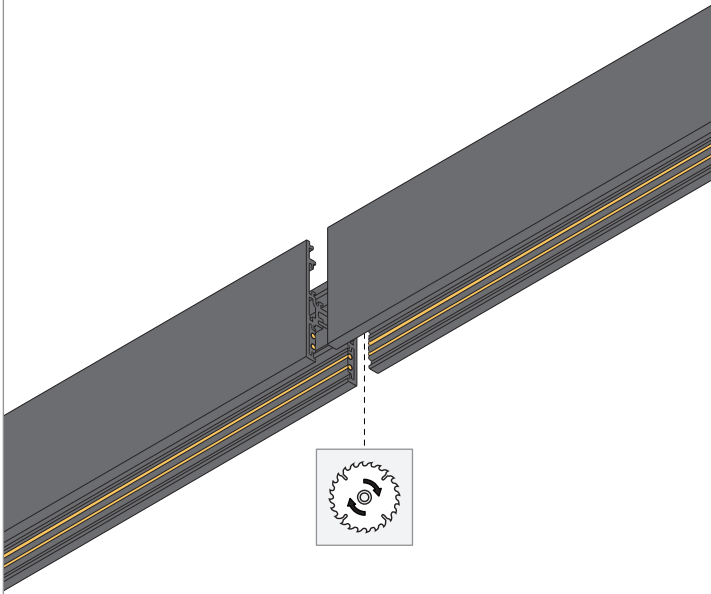

Pista track 48V high profile

US_134556XX_US_134557XX_US_134558XX

SHORTEN PROFILE

REMOVE BURRS AFTER CUTTING

MATERIALS & DIMENSIONS

ELECTRICAL

ELECTRICAL CONNECTION: SEE POWER FEED INSTRUCTION

MECHANICAL FIXATION (SURFACE MOUNTING)

ADDITIONAL FIXATION POINTS MAY BE PROVIDED

MAXIMUM LOAD

PROFILE LENGTH \leq 39" (1m):
Maximum load = 22lb (10kg)

PROFILE LENGTH $>$ 39" (1m):
Add 11lb (5kg) to the maximum load for each additional profile length of 39" (1m)

WARNING
support the track when
clicking in and pulling out
fixtures

INSTALLATION INSTRUCTION

- Read all instructions before installing the luminaire.
- Save these instructions and refer to them when additions or changes in the track configuration are made.