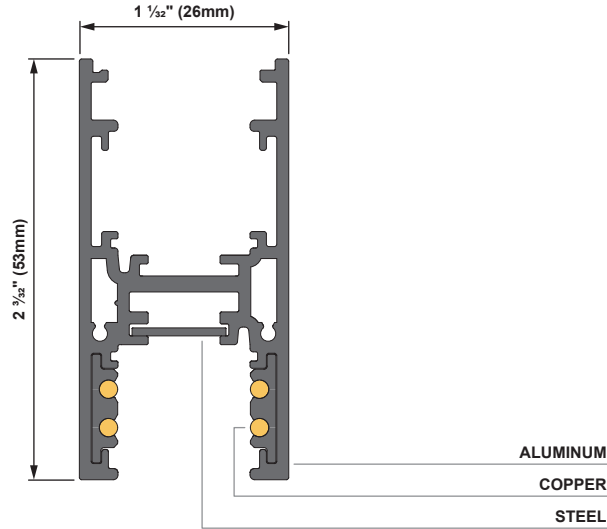

Pista track 48V high profile

US_134556XX_US_134557XX_US_134558XX

SHORTEN PROFILE

REMOVE BURRS AFTER CUTTING

MATERIALS & DIMENSIONS

ELECTRICAL

ELECTRICAL CONNECTION: SEE POWER FEED INSTRUCTION

MECHANICAL FIXATION (SURFACE MOUNTING)

ADDITIONAL FIXATION POINTS MAY BE PROVIDED

MAXIMUM LOAD

PROFILE LENGTH \leq 39" (1m):
Maximum load = 22lb (10kg)

PROFILE LENGTH $>$ 39" (1m):
Add 11lb (5kg) to the maximum load for each additional profile length of 39" (1m)

WARNING
support the track when
clicking in and pulling out
fixtures

INSTALLATION INSTRUCTION

- Read all instructions before installing the luminaire.
- Save these instructions and refer to them when additions or changes in the track configuration are made.