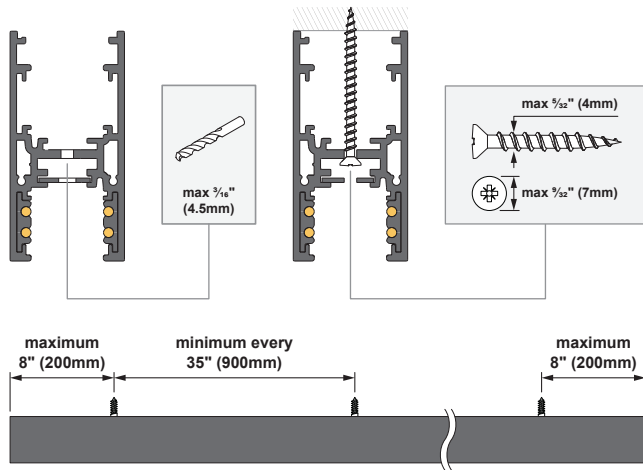

Pista track 48V high profile

US_134556XX_US_134557XX_US_134558XX

SHORTEN PROFILE

REMOVE BURRS AFTER CUTTING

MATERIALS & DIMENSIONS

ELECTRICAL

ELECTRICAL CONNECTION: SEE POWER FEED INSTRUCTION

MECHANICAL FIXATION (SURFACE MOUNTING)

ADDITIONAL FIXATION POINTS MAY BE PROVIDED

MAXIMUM LOAD

PROFILE LENGTH \leq 39" (1m):
Maximum load = 22lb (10kg)

PROFILE LENGTH $>$ 39" (1m):
Add 11lb (5kg) to the maximum load for each additional profile length of 39" (1m)

WARNING
support the track when
clicking in and pulling out
fixtures

INSTALLATION INSTRUCTION

- Read all instructions before installing the luminaire.
- Save these instructions and refer to them when additions or changes in the track configuration are made.

DRY LOCATIONS ONLY

Do not install this track luminaire in damp or wet locations.

IMPORTANT SAFETY INSTRUCTIONS

- Do not install any part of a track system less than 5 feet above the floor.
- Do not install any luminaire closer than 6 inches from any curtain, or similar combustible material.
- Disconnect electrical power before adding to or changing the configuration of the track.
- Do not attempt to energize anything other than lighting track luminaires on the track. To reduce the risk of fire and electric shock, do not attempt to connect power tools, extension cords, appliances, and the like to the track.
- Do not connect a track to more than one branch circuit unless the track is constructed so that it can be used with more than one branch circuit. Check with a qualified electrician. Although the track lighting system may seem to operate acceptably, a dangerous overload of the neutral may occur and result in a risk of fire.
- This track system is not intended for use with a power supply cord or convenience receptacle adaptor.