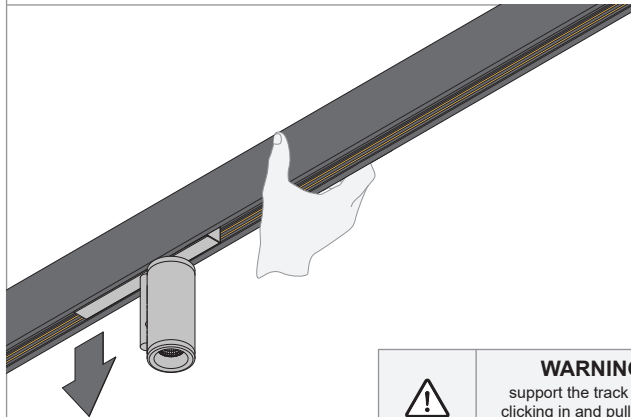

Pista track 48V high profile

US_134556XX_US_134557XX_US_134558XX

SHORTEN PROFILE

REMOVE BURRS AFTER CUTTING

MATERIALS & DIMENSIONS

ELECTRICAL

ELECTRICAL CONNECTION: SEE POWER FEED INSTRUCTION

MECHANICAL FIXATION (SURFACE MOUNTING)

ADDITIONAL FIXATION POINTS MAY BE PROVIDED

MAXIMUM LOAD

PROFILE LENGTH \leq 39" (1m):
Maximum load = 22lb (10kg)

PROFILE LENGTH $>$ 39" (1m):
Add 11lb (5kg) to the maximum load for each additional profile length of 39" (1m)

WARNING
support the track when
clicking in and pulling out
fixtures

INSTALLATION INSTRUCTION

- Read all instructions before installing the luminaire.
- Save these instructions and refer to them when additions or changes in the track configuration are made.