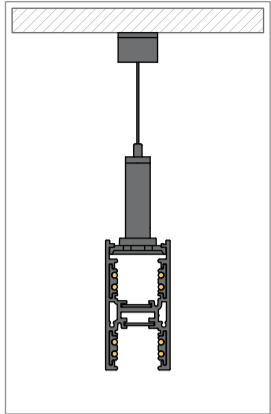

PISTA TRACK 48V HIGH SUSPENDED

Surface Mounted Power Supply 40W
US_134121XX
Surface Mounted Power Supply 60W
US_134123XX
Surface Mounted Power Supply 96W
US_134185XX

Suspension Kit (78.7")
US_134554XX
Suspension Kit (236.2")
US_134555XX

Endplate
US_123606XX
Endplate (round)
US_123608XX

Power Feed Left
US_134108XX

Power Feed Cable (78.7")
US_13721100
Power Feed Cable (236.2")
US_13721200

Connection 90° High Inside
US_134559XX

Connection 90° High Outside
US_134560XX

Pista Profile High (39.4")
US_134556XX
Pista Profile High (78.7")
US_134557XX
Pista Profile High (118.1")
US_134558XX

Pista Cover (39.4")
US_134106XX
Pista Cover (78.7")
US_134107XX
Pista Cover (39.4" round)
US_134568XX