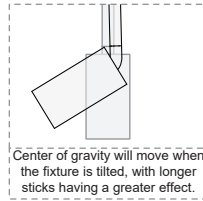

MODUPOINT STICK COMBINATIONS OVERVIEW

10 - 150 cm

MODUPOINT STICK

180°

90°

MODUPOINT CURVED STICK

CEILING

max 150cm

max 60cm + max 1 curve

WALL

90° curve only facing down

! Only with Modupoint Panel Mount + Fixation Ring

max 1 stick max 20cm

max 1 stick max 20cm + max 1 curve

curves only facing down

90° curve both Up & Down if no sticks are used

DESK

max 1 stick max 60 cm

max 30 cm + max 1 curve

! Only with Modupoint Panel Mount + Fixation Ring

max 60 cm + max 1 curve