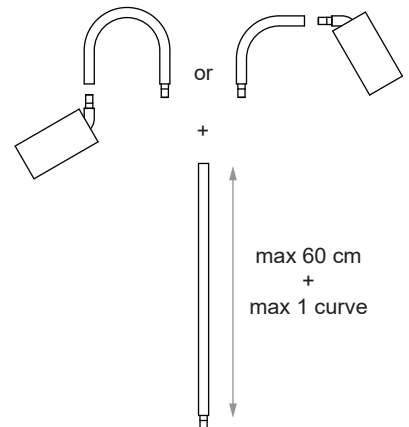

! Only with Modupoint Panel Mount + Fixation Ring