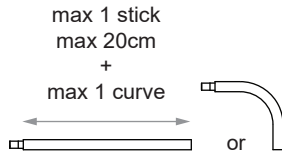

max 1 stick max 20cm + max 1 curve