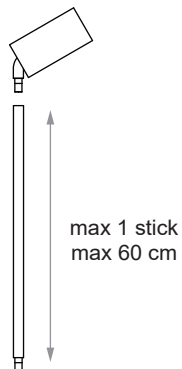

DESK

max 1 stick max 60 cm