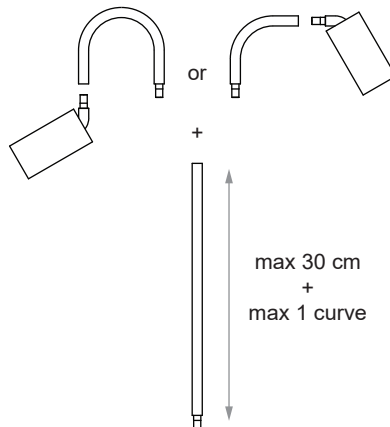

MODUPOINT STICK COMBINATIONS OVERVIEW

10 - 150 cm

MODUPOINT STICK

180°

90°

MODUPOINT CURVED STICK

CEILING

max 150cm

max 60cm + max 1 curve

WALL

90° curve only facing down

! Only with Modupoint Panel Mount + Fixation Ring

max 1 stick max 20cm

max 1 stick max 20cm + max 1 curve

curves only facing down

90° curve both Up & Down if no sticks are used

DESK

max 1 stick max 60 cm

max 30 cm + max 1 curve

! Only with Modupoint Panel Mount + Fixation Ring

max 60 cm + max 1 curve