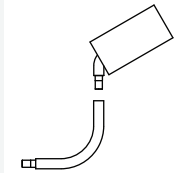

MODUPOINT STICK COMBINATIONS OVERVIEW

10 - 150 cm

MODUPOINT STICK

180°

90°

MODUPOINT CURVED STICK

CEILING

max 150cm

max 60cm + max 1 curve

WALL

90° curve only facing down

! Only with Modupoint Panel Mount + Fixation Ring

max 1 stick max 20cm

max 1 stick max 20cm + max 1 curve

curves only facing down

90° curve both Up & Down if no sticks are used

DESK

max 1 stick max 60 cm

max 30 cm + max 1 curve

! Only with Modupoint Panel Mount + Fixation Ring

max 60 cm + max 1 curve