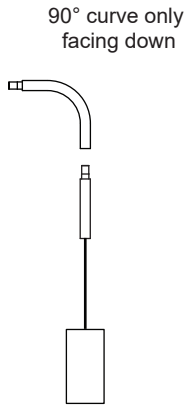

MODUPOINT STICK COMBINATIONS OVERVIEW

10 - 150 cm

MODUPOINT STICK

180°

90°

MODUPOINT CURVED STICK

CEILING

max 150cm

max 60cm + max 1 curve

WALL

90° curve only facing down

! Only with Modupoint Panel Mount + Fixation Ring

max 1 stick max 20cm

max 1 stick max 20cm + max 1 curve

curves only facing down

90° curve both Up & Down if no sticks are used

DESK

max 1 stick max 60 cm

max 30 cm + max 1 curve

! Only with Modupoint Panel Mount + Fixation Ring

max 60 cm + max 1 curve