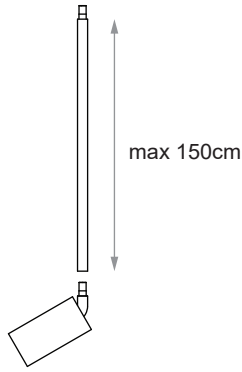

MODUPOINT STICK COMBINATIONS OVERVIEW

10 - 150 cm

MODUPOINT STICK

180°

90°

MODUPOINT CURVED STICK

CEILING

max 150cm