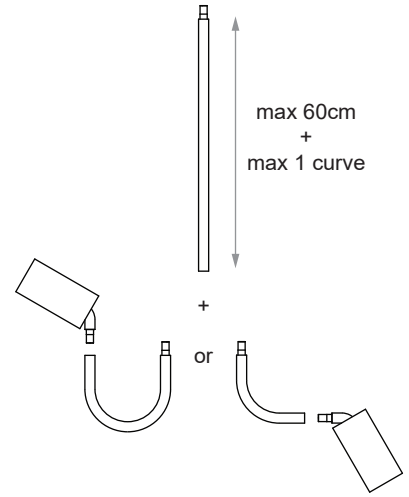

MODUPOINT STICK COMBINATIONS OVERVIEW

10 - 150 cm

MODUPOINT STICK

180°

90°

MODUPOINT CURVED STICK

CEILING

max 150cm

max 60cm + max 1 curve

WALL

90° curve only facing down

! Only with Modupoint Panel Mount + Fixation Ring

max 1 stick max 20cm

max 1 stick max 20cm + max 1 curve

curves only facing down

90° curve both Up & Down if no sticks are used

DESK

max 1 stick max 60 cm

max 30 cm + max 1 curve

! Only with Modupoint Panel Mount + Fixation Ring

max 60 cm + max 1 curve