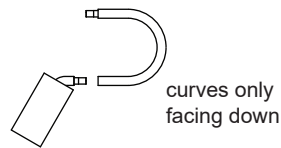

curves only facing down