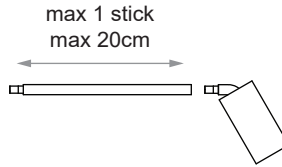

! Only with Modupoint Panel Mount + Fixation Ring

max 1 stick max 20cm