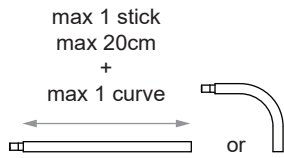

**MODUPOINT STICK COMBINATIONS OVERVIEW**

**MODUPOINT STICK**

**MODUPOINT CURVED STICK**

**CEILING**

**WALL**

**! Only with Modupoint Panel Mount + Fixation Ring**

90° curve both Up & Down if no sticks are used