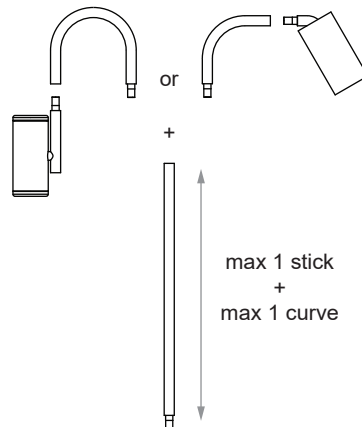

MODUPOINT STICK COMBINATIONS OVERVIEW

CEILING

WALL

! Only with Modupoint Panel Mount + Fixation Ring

90° curve both Up & Down if no sticks are used

DESK

! Only with Modupoint Panel Mount + Fixation Ring