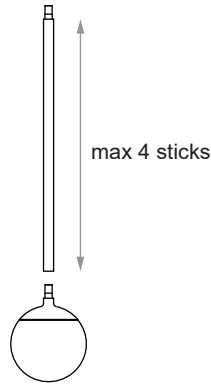

<p><b>MODUPOINT COMBINATIONS OVERVIEW</b></p>	<p><b>Modupoint Round</b></p> 	<p><b>Modupoint Round Deep Recessed</b></p> 	<p><b>Modupoint Driver Integrated</b></p> 
 <p><b>Marbulito Jack</b></p>			
 <p><b>Gamin Jack</b></p>		 <p><b>Only with sticks</b></p>	 <p><b>Warm Dim: Max. 350mA</b></p>
 <p><b>Medard Jack</b></p>		 <p><b>Only with sticks</b></p>	 <p><b>Warm Dim: Max. 350mA</b></p>
 <p><b>Minude Jack</b></p>		 <p><b>Max 30° adjustable if no sticks are used</b></p>	
 <p><b>Marbulito / Minude Jack Suspended</b></p>			

**MODUPOINT STICK COMBINATIONS OVERVIEW**

**MODUPOINT STICK**

**MODUPOINT CURVED STICK**

**CEILING**

**WALL**

**! Only with Modupoint Panel Mount + Fixation Ring**

90° curve both Up & Down if no sticks are used