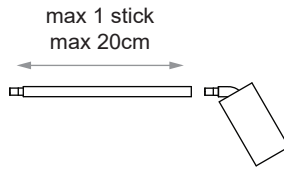

**MODUPOINT STICK COMBINATIONS OVERVIEW**

**MODUPOINT STICK**

**MODUPOINT CURVED STICK**

**CEILING**

**WALL**

**! Only with Modupoint Panel Mount + Fixation Ring**

90° curve both Up & Down if no sticks are used