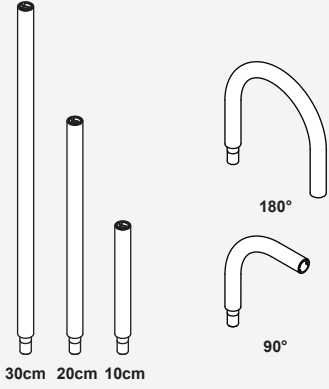

<p><b>MODUPOINT COMBINATIONS OVERVIEW</b></p>	<p><b>Modupoint Round</b></p> 	<p><b>Modupoint Round Deep Recessed</b></p> 	<p><b>Modupoint Driver Integrated</b></p> 
 <p><b>Marbulito Jack</b></p>			
 <p><b>Gamin Jack</b></p>		 <p><b>Only with sticks</b></p>	 <p><b>Warm Dim: Max. 350mA</b></p>
 <p><b>Medard Jack</b></p>		 <p><b>Only with sticks</b></p>	 <p><b>Warm Dim: Max. 350mA</b></p>
 <p><b>Minude Jack</b></p>		 <p><b>Max 30° adjustable if no sticks are used</b></p>	
 <p><b>Marbulito / Minude Jack Suspended</b></p>			

**MODUPOINT STICK COMBINATIONS OVERVIEW**

**MODUPOINT STICK**

**MODUPOINT CURVED STICK**

**CEILING**

**WALL**

**! Only with Modupoint Panel Mount + Fixation Ring**

90° curve both Up & Down if no sticks are used