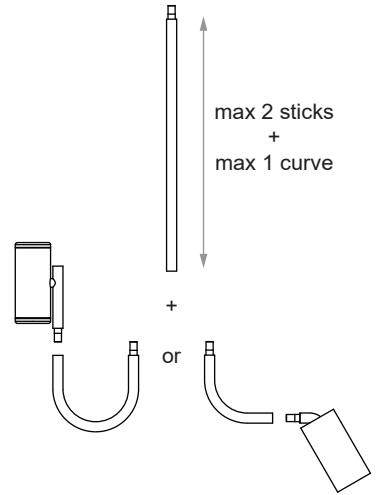

<p><b>MODUPOINT COMBINATIONS OVERVIEW</b></p>	<p><b>Modupoint Round</b></p> 	<p><b>Modupoint Round Deep Recessed</b></p> 	<p><b>Modupoint Driver Integrated</b></p> 
 <p><b>Marbulito Jack</b></p>			
 <p><b>Gamin Jack</b></p>		 <p><b>Only with sticks</b></p>	 <p><b>Warm Dim: Max. 350mA</b></p>
 <p><b>Medard Jack</b></p>		 <p><b>Only with sticks</b></p>	 <p><b>Warm Dim: Max. 350mA</b></p>
 <p><b>Minude Jack</b></p>		 <p><b>Max 30° adjustable if no sticks are used</b></p>	
 <p><b>Marbulito / Minude Jack Suspended</b></p>			

**MODUPOINT STICK COMBINATIONS OVERVIEW**

**MODUPOINT STICK**

**MODUPOINT CURVED STICK**

**CEILING**

**WALL**

**! Only with Modupoint Panel Mount + Fixation Ring**

90° curve both Up & Down if no sticks are used