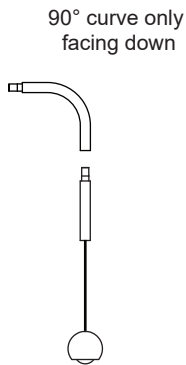

<p><b>MODUPOINT COMBINATIONS OVERVIEW</b></p>	<p><b>Modupoint Round</b></p> 	<p><b>Modupoint Round Deep Recessed</b></p> 	<p><b>Modupoint Driver Integrated</b></p> 
 <p><b>Marbulito Jack</b></p>			
 <p><b>Gamin Jack</b></p>		 <p><b>Only with sticks</b></p>	 <p><b>Warm Dim: Max. 350mA</b></p>
 <p><b>Medard Jack</b></p>		 <p><b>Only with sticks</b></p>	 <p><b>Warm Dim: Max. 350mA</b></p>
 <p><b>Minude Jack</b></p>		 <p><b>Max 30° adjustable if no sticks are used</b></p>	
 <p><b>Marbulito / Minude Jack Suspended</b></p>			

**MODUPOINT STICK COMBINATIONS OVERVIEW**

**MODUPOINT STICK**

**MODUPOINT CURVED STICK**

**CEILING**

**WALL**

**! Only with Modupoint Panel Mount + Fixation Ring**

90° curve both Up & Down if no sticks are used