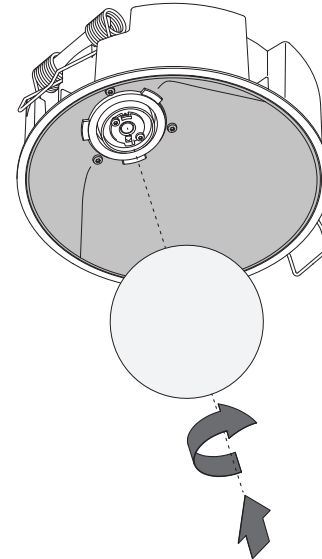

Shellby skin

US_121830XX

1

2

3

3x

INSTALLATION INSTRUCTION (ACCESSORY)

- Read all instructions.
- Save these instructions.

MUST BE COMBINED WITH (NOT INCLUDED)

- Shellby Recessed 7.2 DE, or
- Shellby Recessed 7.2 WD DE, or
- Shellby Recessed Trimless 6.9 DE, or
- Shellby Recessed Trimless 6.9 WD DE

LIGHT SOURCE - DO NOT TOUCH LED