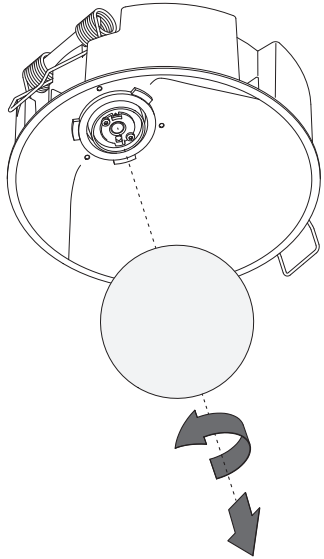

Shellby skin

US_121830XX

1

2

3

3x

INSTALLATION INSTRUCTION (ACCESSORY)

- Read all instructions.
- Save these instructions.

MUST BE COMBINED WITH (NOT INCLUDED)

- Shellby Recessed 7.2 DE, or
- Shellby Recessed 7.2 WD DE, or
- Shellby Recessed Trimless 6.9 DE, or
- Shellby Recessed Trimless 6.9 WD DE

LIGHT SOURCE - DO NOT TOUCH LED