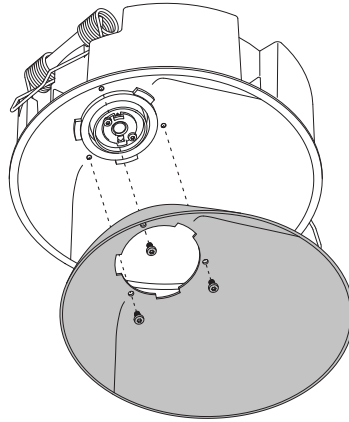

Shellby skin

US_121830XX

1

2

3

3x

INSTALLATION INSTRUCTION (ACCESSORY)

- Read all instructions.
- Save these instructions.

MUST BE COMBINED WITH (NOT INCLUDED)

- Shellby Recessed 7.2 DE, or
- Shellby Recessed 7.2 WD DE, or
- Shellby Recessed Trimless 6.9 DE, or
- Shellby Recessed Trimless 6.9 WD DE

LIGHT SOURCE - DO NOT TOUCH LED