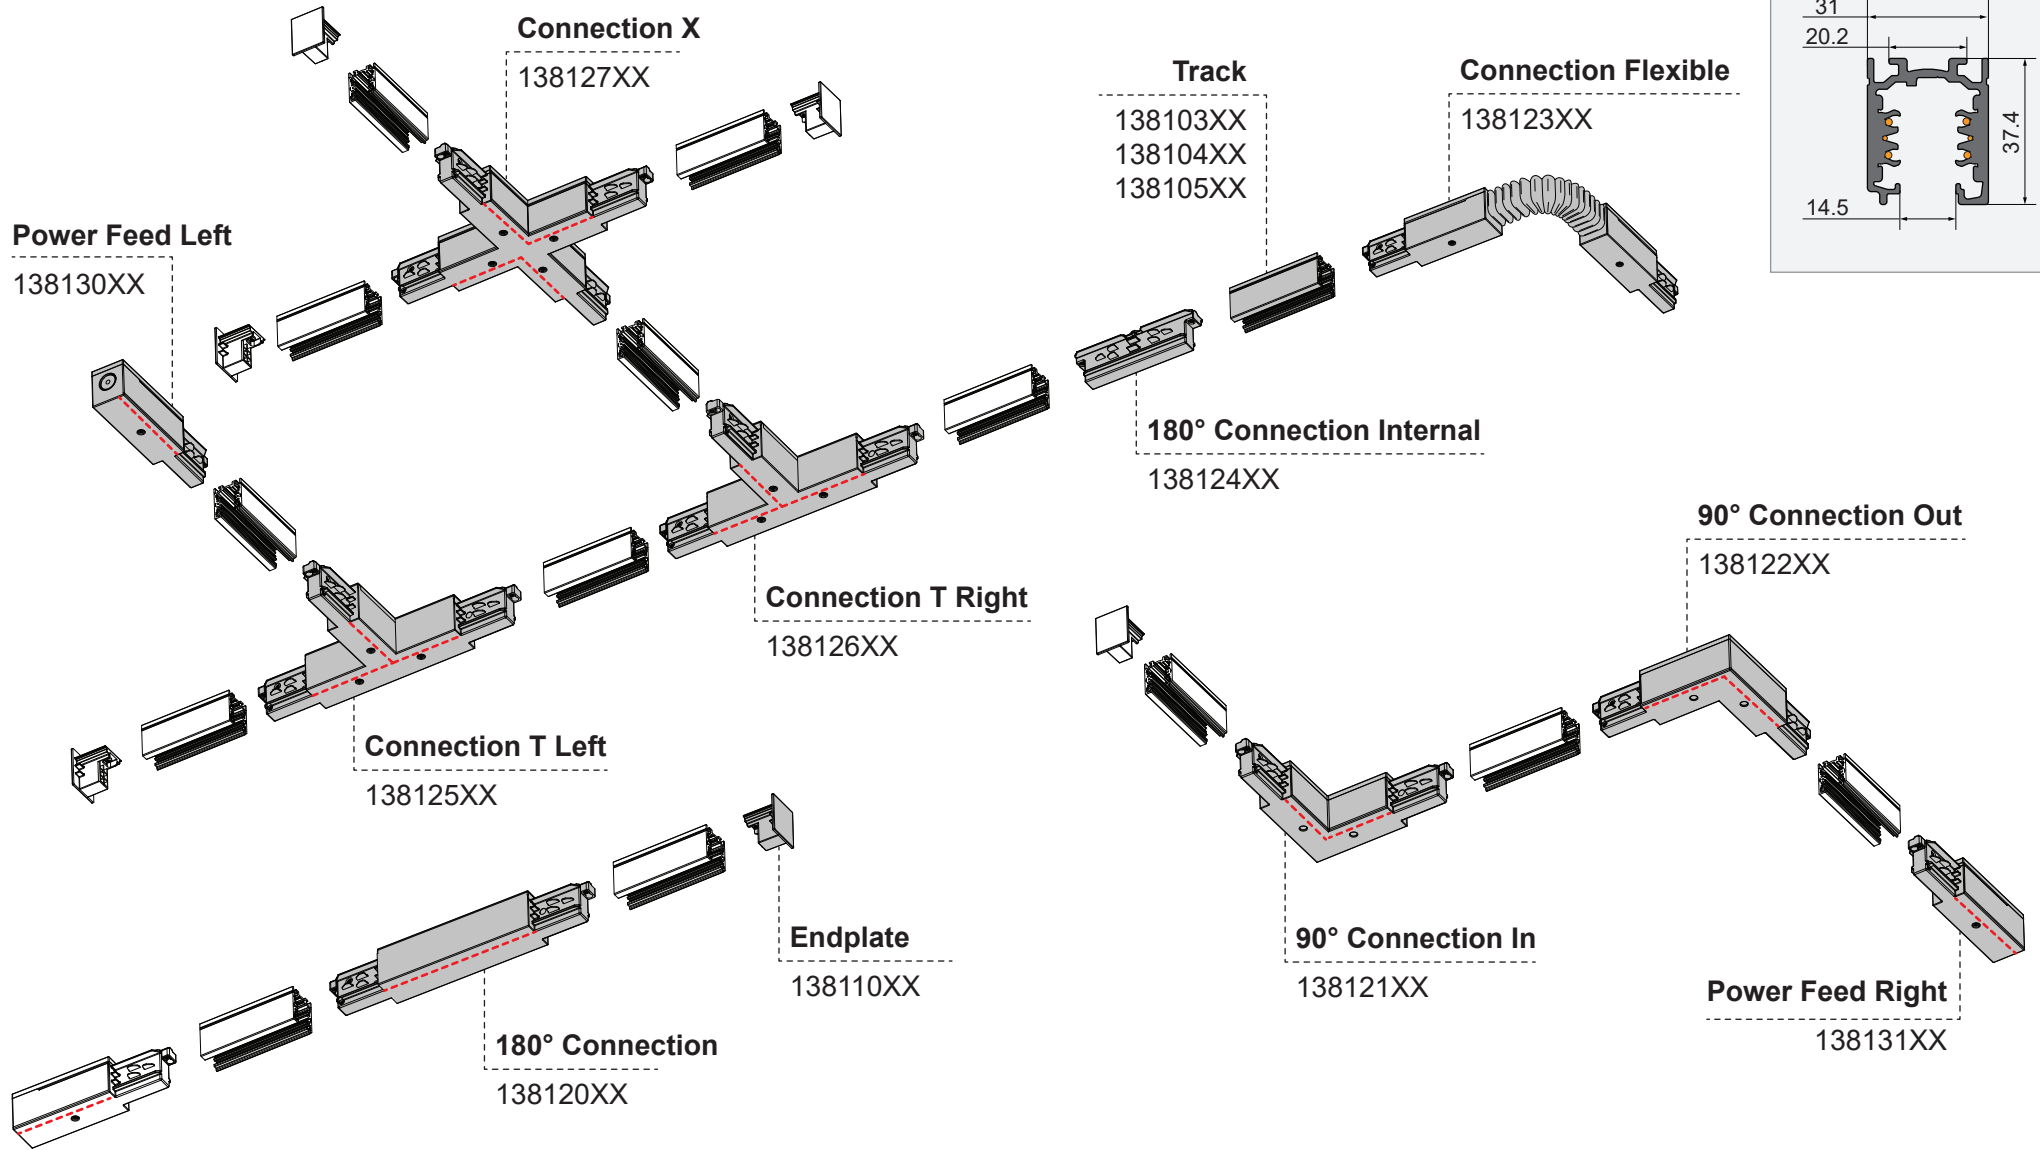

# Track 230V Surface and rails system

138110XX\_138120XX\_138121XX\_138122XX\_138123XX\_138124XX\_138125XX\_138126XX\_138127XX\_138130XX\_138131XX

**ACCESSORIES**  
 For available accessories check [www.supermodular.com](http://www.supermodular.com) or connect with your sales contact.