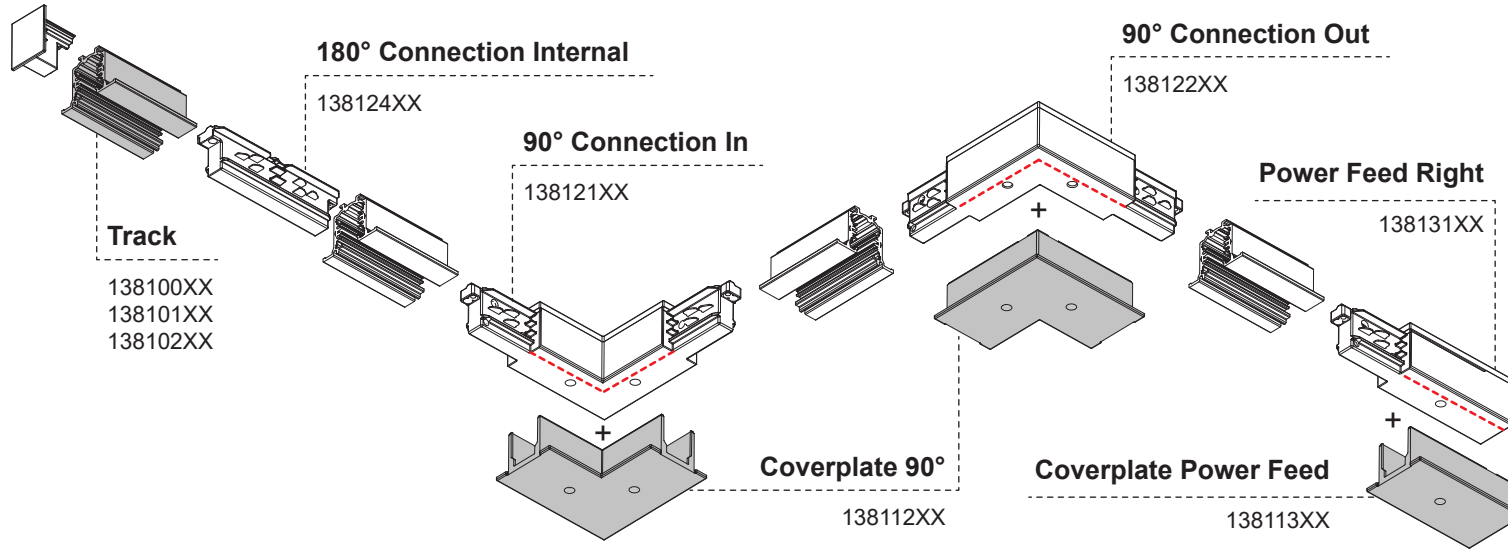

# Track 230V recessed and rails system

138100XX\_138101XX\_138102XX\_138111XX\_138112XX\_138113XX\_13814000

## 13814000 Mounting Bracket Recessed