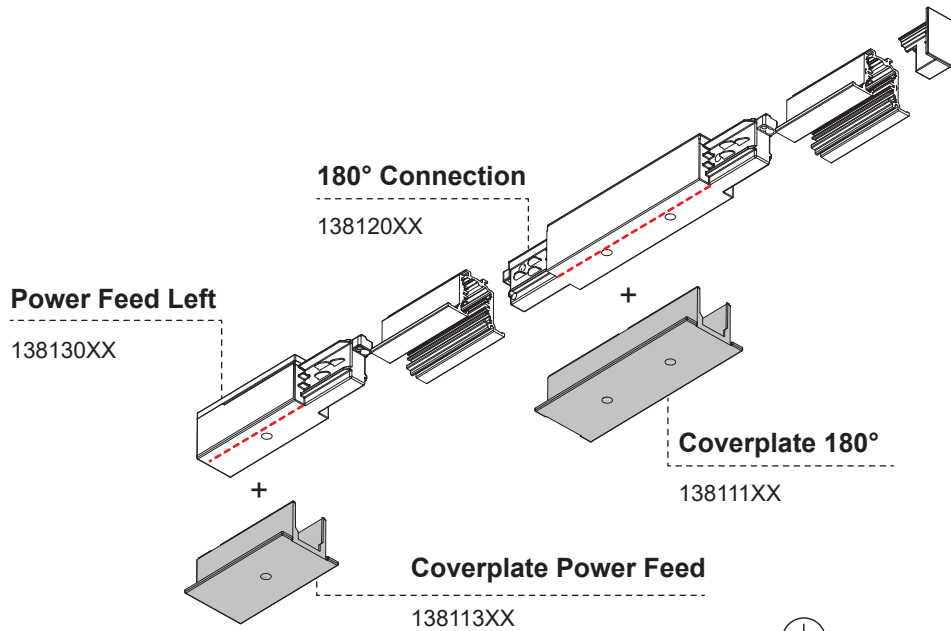

# Track 230V recessed and rails system

138100XX\_138101XX\_138102XX\_138111XX\_138112XX\_138113XX\_13814000

## 13814000 Mounting Bracket Recessed