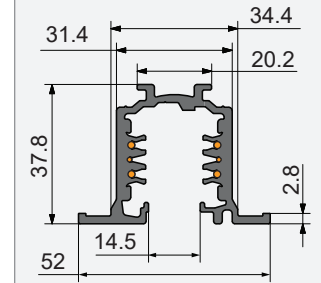

# Track 230V recessed and rails system

138100XX\_138101XX\_138102XX\_138111XX\_138112XX\_138113XX\_13814000

## 13814000 Mounting Bracket Recessed