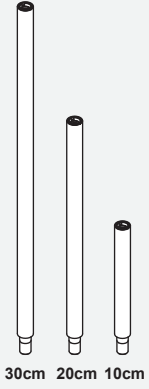

MODUPOINT STICK COMBINATIONS OVERVIEW

MODUPOINT STICK

MODUPOINT CURVED STICK

MODUPOINT PANEL MOUNT + FIXATION RING

CEILING

WALL

! Only with Modupoint Panel Mount + Fixation Ring

DESK