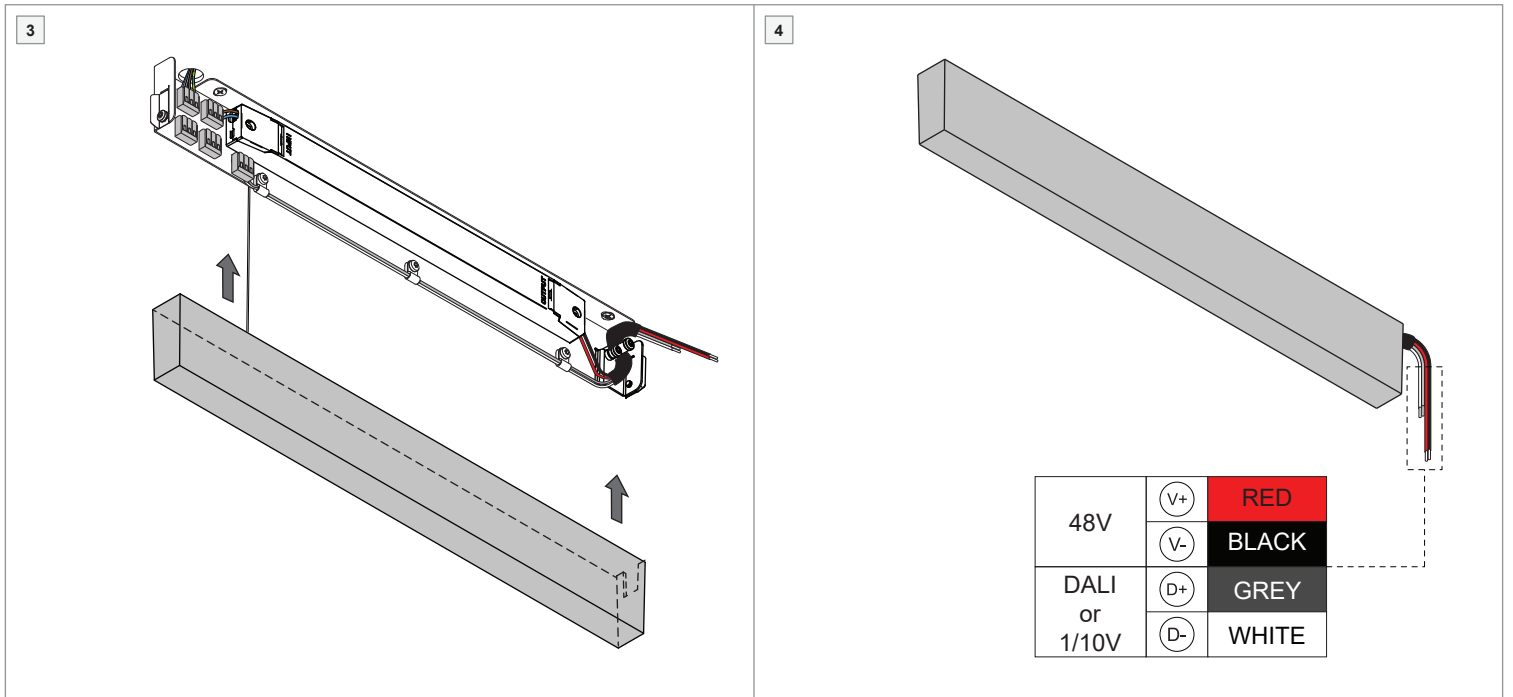

PISTA Surface Mounted LED Gear 48V 100/150 W - Surface

134533XX-B1_134188XX-B1

VERSION	ELECTRICAL RATINGS		INPUT		OUTPUT	
	Voltage (V)	Frequency (Hz)	Voltage (V)	Power (W)	Voltage (V)	Power (W)
134533XX (100W)	230 AC	50 - 60	48 DC	100	48 DC	100
134188XX (150W)	230 AC	50 - 60	48 DC	150	48 DC	150