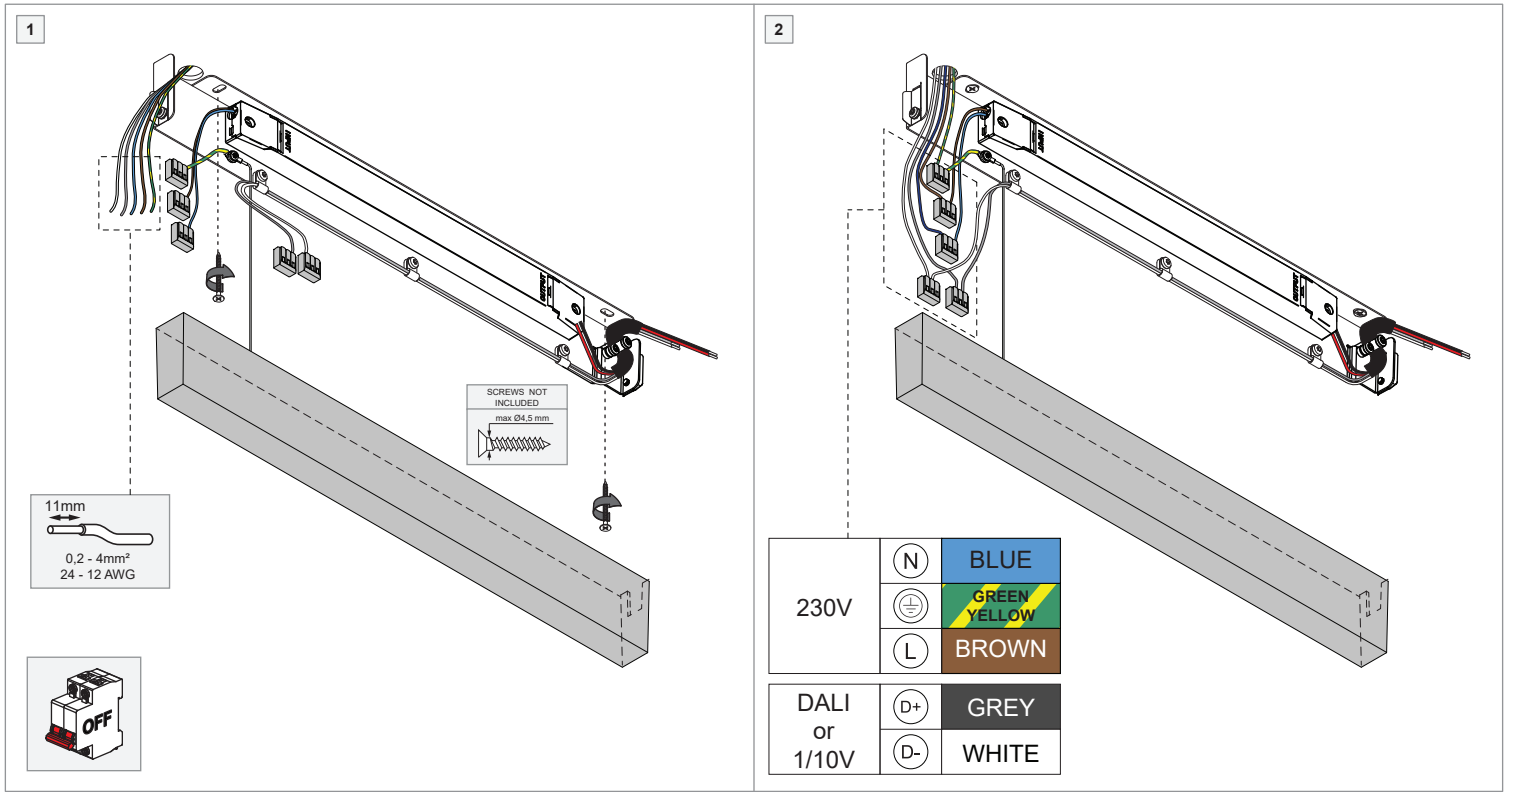

PISTA Surface Mounted LED Gear 48V 100/150 W - Surface

134533XX-B1_134188XX-B1

VERSION	ELECTRICAL RATINGS		INPUT		OUTPUT	
	Voltage (V)	Frequency (Hz)	Voltage (V)	Power (W)	Voltage (V)	Power (W)
134533XX (100W)	230 AC	50 - 60	48 DC	100	48 DC	100
134188XX (150W)	230 AC	50 - 60	48 DC	150	48 DC	150