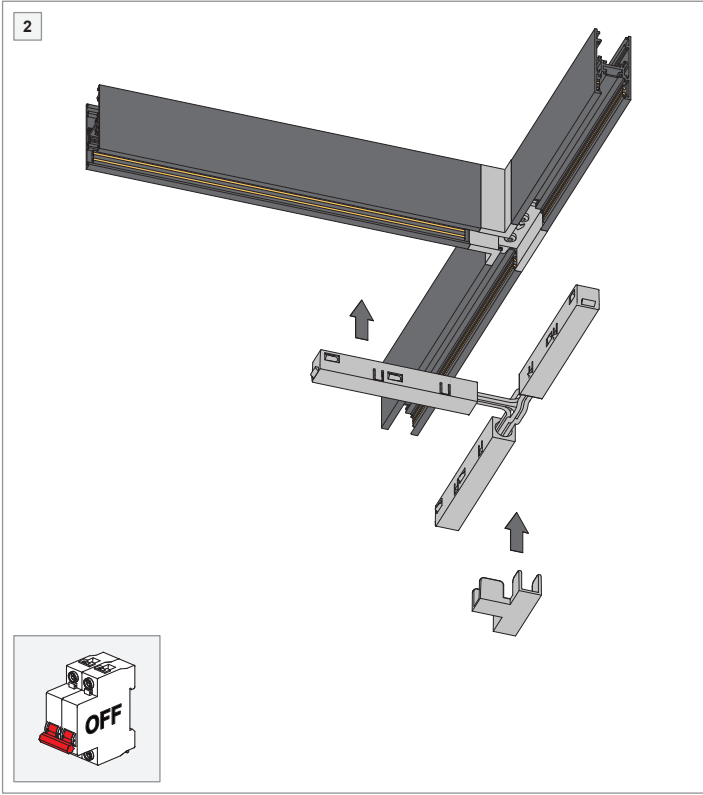

# Pista track 48V electrical/mechanical (high) connection T Right

US\_134550XX

**INSTALLATION INSTRUCTION**

- Read all instructions before installing the luminaire.
- Save these instructions and refer to them when additions or changes in the track configuration are made.

**DRY LOCATIONS ONLY**

Do not install this track system in damp or wet locations.

**IMPORTANT SAFETY INSTRUCTIONS**

- Do not install any part of a track system less than 5 feet above the floor.
- Do not install any luminaire closer than 6 inches from any curtain, or similar combustible material.
- Disconnect electrical power before adding to or changing the configuration of the track.
- Do not attempt to energize anything other than lighting track luminaires on the track. To reduce the risk of fire and electric shock, do not attempt to connect power tools, extension cords, appliances, and the like to the track.
- Do not connect a track to more than one branch circuit unless the track is constructed so that it can be used with more than one branch circuit. Check with a qualified electrician. Although the track lighting system may seem to operate acceptably, a dangerous overload of the neutral may occur and result in a risk of fire.