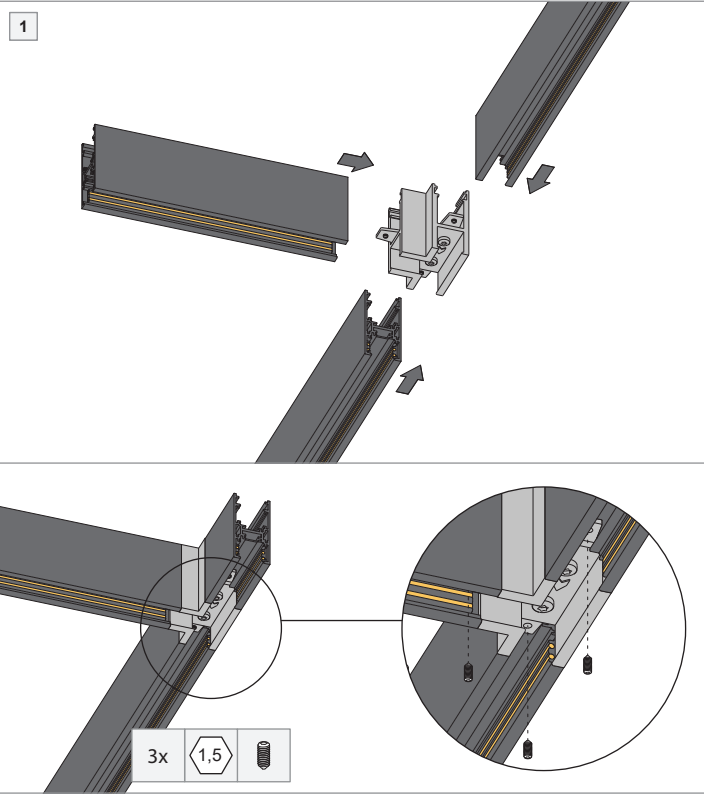

# Pista track 48V electrical/mechanical (high) connection T Right

US\_134550XX

**INSTALLATION INSTRUCTION**

- Read all instructions before installing the luminaire.
- Save these instructions and refer to them when additions or changes in the track configuration are made.

**DRY LOCATIONS ONLY**

Do not install this track system in damp or wet locations.

**IMPORTANT SAFETY INSTRUCTIONS**

- Do not install any part of a track system less than 5 feet above the floor.
- Do not install any luminaire closer than 6 inches from any curtain, or similar combustible material.
- Disconnect electrical power before adding to or changing the configuration of the track.
- Do not attempt to energize anything other than lighting track luminaires on the track. To reduce the risk of fire and electric shock, do not attempt to connect power tools, extension cords, appliances, and the like to the track.
- Do not connect a track to more than one branch circuit unless the track is constructed so that it can be used with more than one branch circuit. Check with a qualified electrician. Although the track lighting system may seem to operate acceptably, a dangerous overload of the neutral may occur and result in a risk of fire.