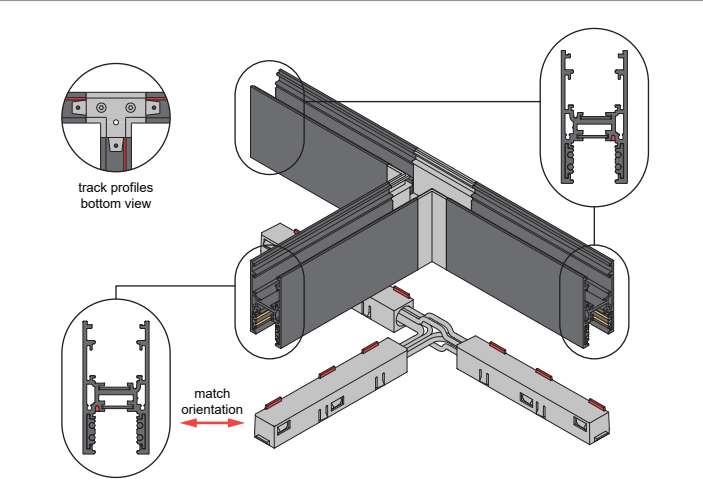

# Pista track 48V electrical/mechanical (high) connection T Right

US\_134550XX

**INSTALLATION INSTRUCTION**

- Read all instructions before installing the luminaire.
- Save these instructions and refer to them when additions or changes in the track configuration are made.

**DRY LOCATIONS ONLY**

Do not install this track system in damp or wet locations.

**IMPORTANT SAFETY INSTRUCTIONS**

- Do not install any part of a track system less than 5 feet above the floor.
- Do not install any luminaire closer than 6 inches from any curtain, or similar combustible material.
- Disconnect electrical power before adding to or changing the configuration of the track.
- Do not attempt to energize anything other than lighting track luminaires on the track. To reduce the risk of fire and electric shock, do not attempt to connect power tools, extension cords, appliances, and the like to the track.
- Do not connect a track to more than one branch circuit unless the track is constructed so that it can be used with more than one branch circuit. Check with a qualified electrician. Although the track lighting system may seem to operate acceptably, a dangerous overload of the neutral may occur and result in a risk of fire.