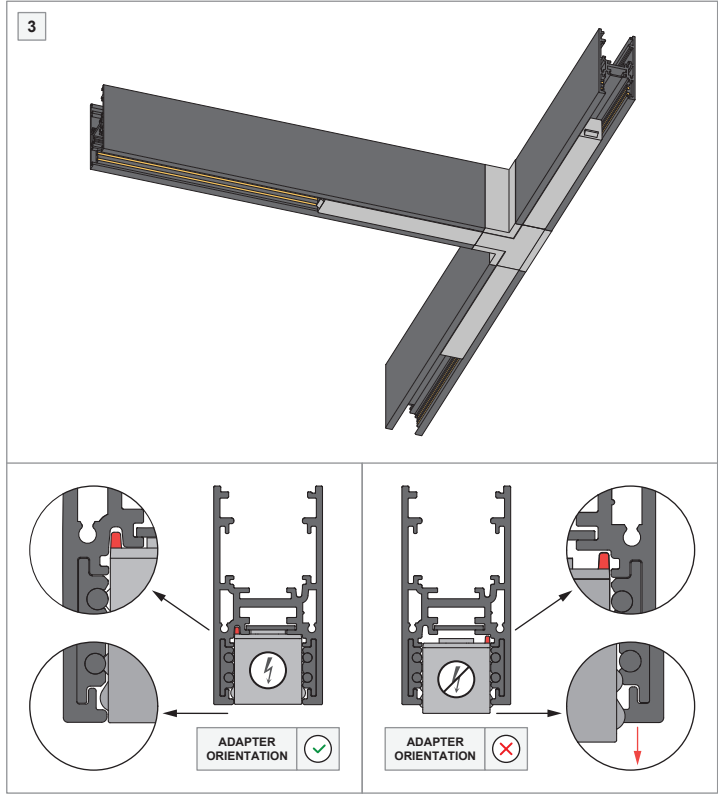

# Pista track 48V electrical/mechanical (high) connection T Right

US\_134550XX

**INSTALLATION INSTRUCTION**

- Read all instructions before installing the luminaire.
- Save these instructions and refer to them when additions or changes in the track configuration are made.

**DRY LOCATIONS ONLY**

Do not install this track system in damp or wet locations.

**IMPORTANT SAFETY INSTRUCTIONS**

- Do not install any part of a track system less than 5 feet above the floor.
- Do not install any luminaire closer than 6 inches from any curtain, or similar combustible material.
- Disconnect electrical power before adding to or changing the configuration of the track.
- Do not attempt to energize anything other than lighting track luminaires on the track. To reduce the risk of fire and electric shock, do not attempt to connect power tools, extension cords, appliances, and the like to the track.
- Do not connect a track to more than one branch circuit unless the track is constructed so that it can be used with more than one branch circuit. Check with a qualified electrician. Although the track lighting system may seem to operate acceptably, a dangerous overload of the neutral may occur and result in a risk of fire.