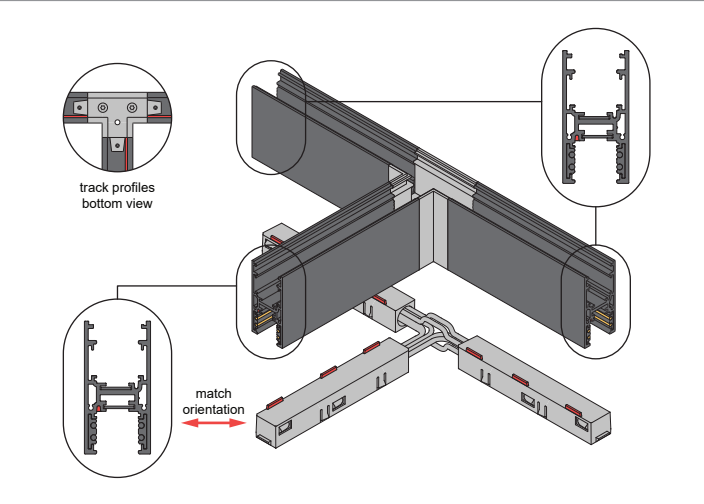

# Pista track 48V electrical/mechanical (high) connection T Right

US\_134550XX

**INSTALLATION INSTRUCTION**

- Read all instructions before installing the luminaire.
- Save these instructions and refer to them when additions or changes in the track configuration are made.

**DRY LOCATIONS ONLY**

Do not install this track system in damp or wet locations.

**IMPORTANT SAFETY INSTRUCTIONS**

- Do not install any part of a track system less than 5 feet above the floor.
- Do not install any luminaire closer than 6 inches from any curtain, or similar combustible material.
- Disconnect electrical power before adding to or changing the configuration of the track.
- Do not attempt to energize anything other than lighting track luminaires on the track. To reduce the risk of fire and electric shock, do not attempt to connect power tools, extension cords, appliances, and the like to the track.
- Do not connect a track to more than one branch circuit unless the track is constructed so that it can be used with more than one branch circuit. Check with a qualified electrician. Although the track lighting system may seem to operate acceptably, a dangerous overload of the neutral may occur and result in a risk of fire.