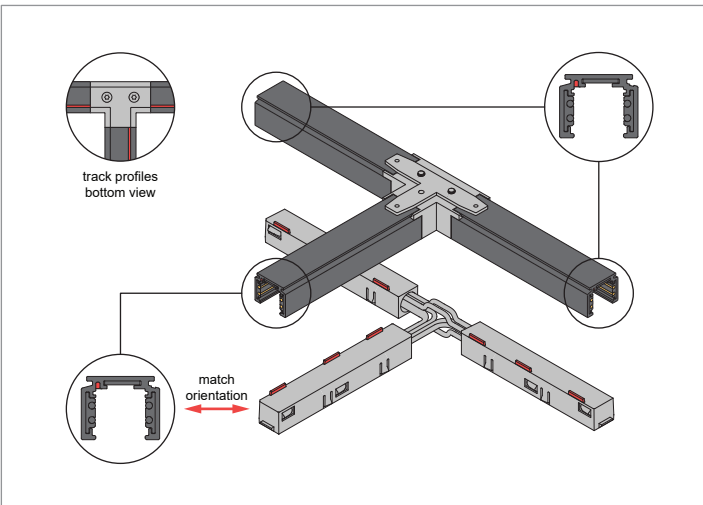

# Pista track 48V electrical/mechanical (suspended) connection T Right

US\_134545XX

## INSTALLATION INSTRUCTION

- Read all instructions before installing the luminaire.
- Save these instructions and refer to them when additions or changes in the track configuration are made.

## DRY LOCATIONS ONLY

Do not install this track system in damp or wet locations.

## IMPORTANT SAFETY INSTRUCTIONS

- Do not install any part of a track system less than 5 feet above the floor.
- Do not install any luminaire closer than 6 inches from any curtain, or similar combustible material.
- Disconnect electrical power before adding to or changing the configuration of the track.
- Do not attempt to energize anything other than lighting track luminaires on the track. To reduce the risk of fire and electric shock, do not attempt to connect power tools, extension cords, appliances, and the like to the track.
- Do not connect a track to more than one branch circuit unless the track is constructed so that it can be used with more than one branch circuit. Check with a qualified electrician. Although the track lighting system may seem to operate acceptably, a dangerous overload of the neutral may occur and result in a risk of fire.