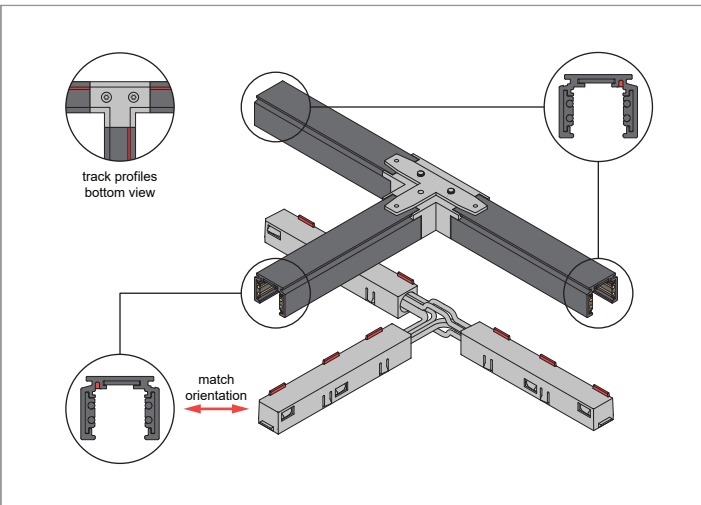

# Pista track 48V electrical/mechanical (suspended) connection T Right

US\_134545XX

## INSTALLATION INSTRUCTION

- Read all instructions before installing the luminaire.
- Save these instructions and refer to them when additions or changes in the track configuration are made.

## DRY LOCATIONS ONLY

Do not install this track system in damp or wet locations.

## IMPORTANT SAFETY INSTRUCTIONS

- Do not install any part of a track system less than 5 feet above the floor.
- Do not install any luminaire closer than 6 inches from any curtain, or similar combustible material.
- Disconnect electrical power before adding to or changing the configuration of the track.
- Do not attempt to energize anything other than lighting track luminaires on the track. To reduce the risk of fire and electric shock, do not attempt to connect power tools, extension cords, appliances, and the like to the track.
- Do not connect a track to more than one branch circuit unless the track is constructed so that it can be used with more than one branch circuit. Check with a qualified electrician. Although the track lighting system may seem to operate acceptably, a dangerous overload of the neutral may occur and result in a risk of fire.