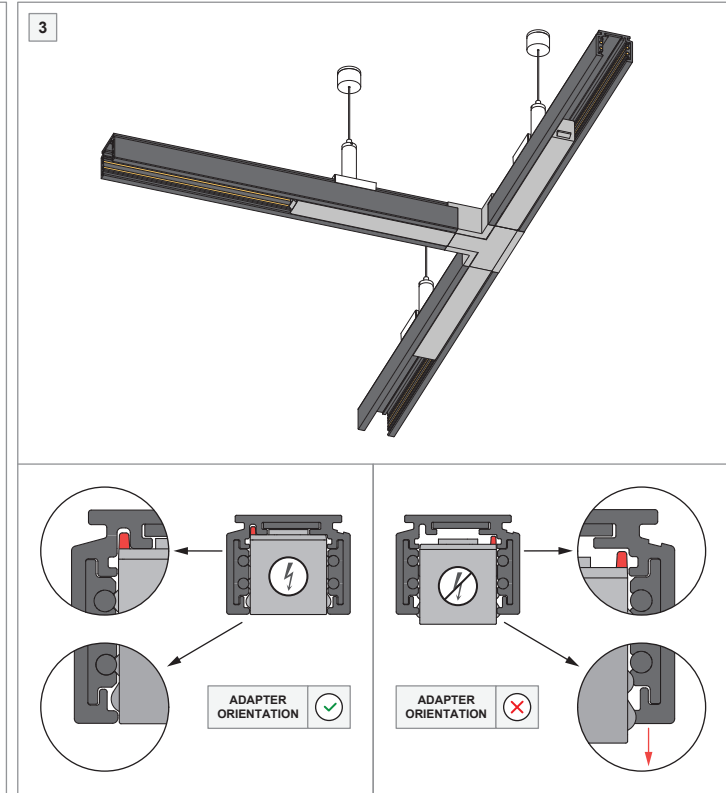

# Pista track 48V electrical/mechanical (suspended) connection T Right

US\_134545XX

## INSTALLATION INSTRUCTION

- Read all instructions before installing the luminaire.
- Save these instructions and refer to them when additions or changes in the track configuration are made.

## DRY LOCATIONS ONLY

Do not install this track system in damp or wet locations.

## IMPORTANT SAFETY INSTRUCTIONS

- Do not install any part of a track system less than 5 feet above the floor.
- Do not install any luminaire closer than 6 inches from any curtain, or similar combustible material.
- Disconnect electrical power before adding to or changing the configuration of the track.
- Do not attempt to energize anything other than lighting track luminaires on the track. To reduce the risk of fire and electric shock, do not attempt to connect power tools, extension cords, appliances, and the like to the track.
- Do not connect a track to more than one branch circuit unless the track is constructed so that it can be used with more than one branch circuit. Check with a qualified electrician. Although the track lighting system may seem to operate acceptably, a dangerous overload of the neutral may occur and result in a risk of fire.