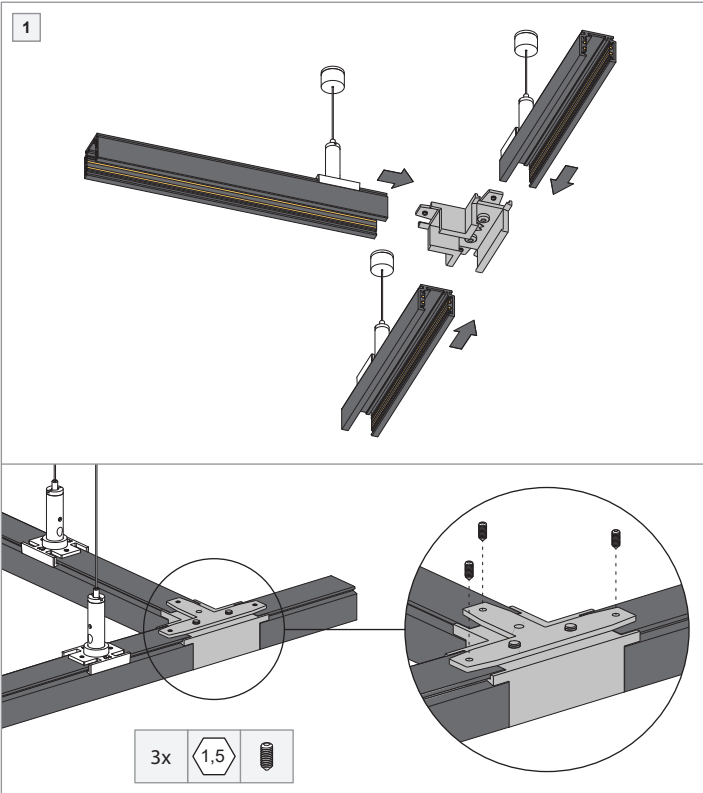

# Pista track 48V electrical/mechanical (suspended) connection T Right

US\_134545XX

## INSTALLATION INSTRUCTION

- Read all instructions before installing the luminaire.
- Save these instructions and refer to them when additions or changes in the track configuration are made.

## DRY LOCATIONS ONLY

Do not install this track system in damp or wet locations.

## IMPORTANT SAFETY INSTRUCTIONS

- Do not install any part of a track system less than 5 feet above the floor.
- Do not install any luminaire closer than 6 inches from any curtain, or similar combustible material.
- Disconnect electrical power before adding to or changing the configuration of the track.
- Do not attempt to energize anything other than lighting track luminaires on the track. To reduce the risk of fire and electric shock, do not attempt to connect power tools, extension cords, appliances, and the like to the track.
- Do not connect a track to more than one branch circuit unless the track is constructed so that it can be used with more than one branch circuit. Check with a qualified electrician. Although the track lighting system may seem to operate acceptably, a dangerous overload of the neutral may occur and result in a risk of fire.