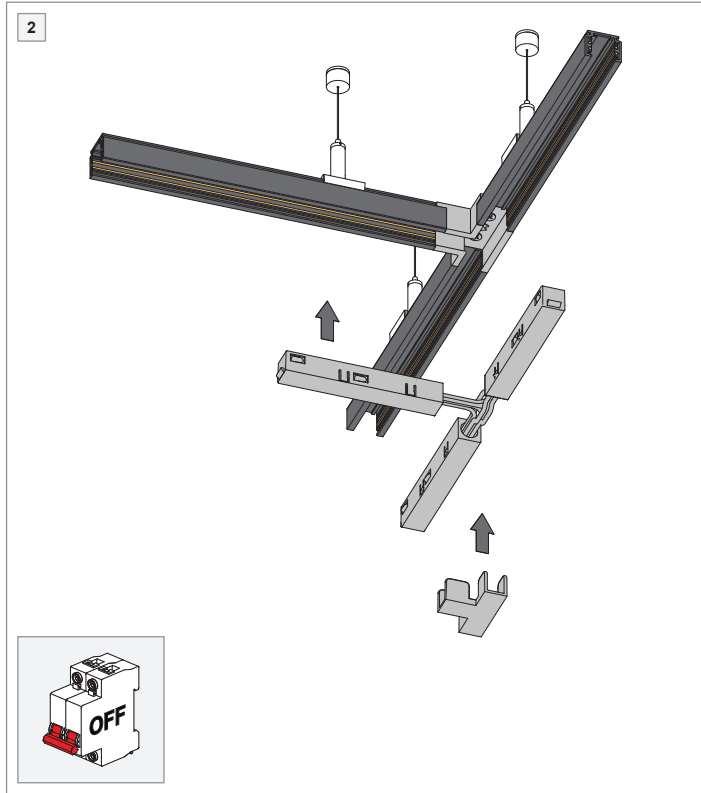

# Pista track 48V electrical/mechanical (suspended) connection T Right

US\_134545XX

## INSTALLATION INSTRUCTION

- Read all instructions before installing the luminaire.
- Save these instructions and refer to them when additions or changes in the track configuration are made.

## DRY LOCATIONS ONLY

Do not install this track system in damp or wet locations.

## IMPORTANT SAFETY INSTRUCTIONS

- Do not install any part of a track system less than 5 feet above the floor.
- Do not install any luminaire closer than 6 inches from any curtain, or similar combustible material.
- Disconnect electrical power before adding to or changing the configuration of the track.
- Do not attempt to energize anything other than lighting track luminaires on the track. To reduce the risk of fire and electric shock, do not attempt to connect power tools, extension cords, appliances, and the like to the track.
- Do not connect a track to more than one branch circuit unless the track is constructed so that it can be used with more than one branch circuit. Check with a qualified electrician. Although the track lighting system may seem to operate acceptably, a dangerous overload of the neutral may occur and result in a risk of fire.