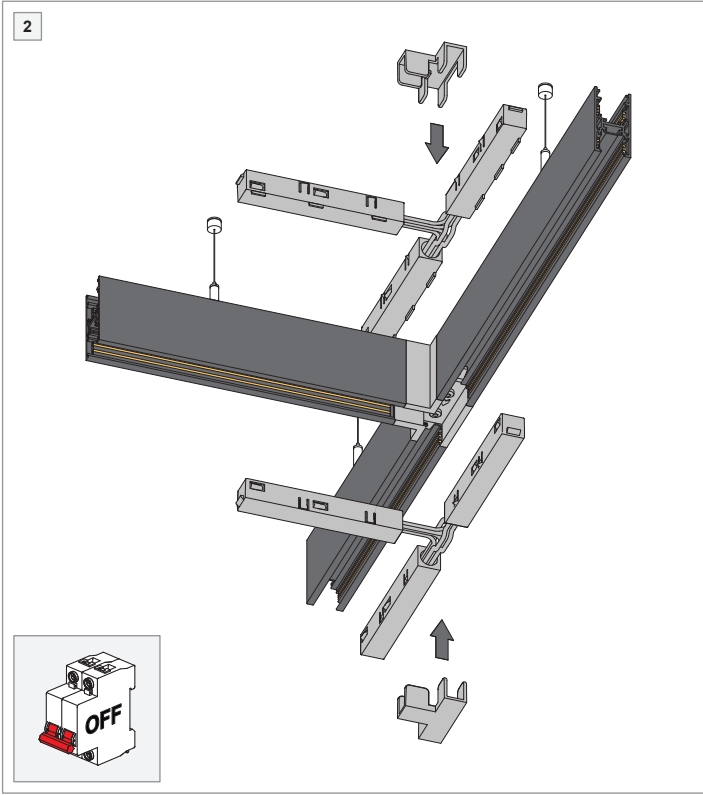

Pista track 48V electrical/mechanical (up/down) connection T Left

US_134546XX

INSTALLATION INSTRUCTION

- Read all instructions before installing the luminaire.
- Save these instructions and refer to them when additions or changes in the track configuration are made.

DRY LOCATIONS ONLY

Do not install this track system in damp or wet locations.

IMPORTANT SAFETY INSTRUCTIONS

- Do not install any part of a track system less than 5 feet above the floor.
- Do not install any luminaire closer than 6 inches from any curtain, or similar combustible material.
- Disconnect electrical power before adding to or changing the configuration of the track.
- Do not attempt to energize anything other than lighting track luminaires on the track. To reduce the risk of fire and electric shock, do not attempt to connect power tools, extension cords, appliances, and the like to the track.
- Do not connect a track to more than one branch circuit unless the track is constructed so that it can be used with more than one branch circuit. Check with a qualified electrician. Although the track lighting system may seem to operate acceptably, a dangerous overload of the neutral may occur and result in a risk of fire.