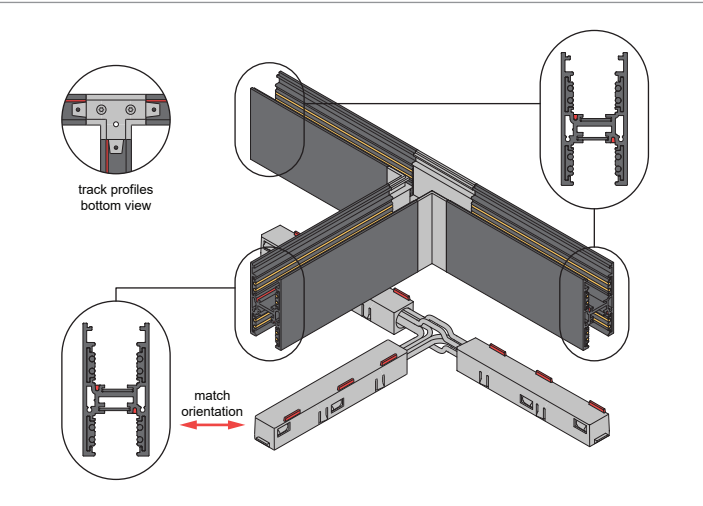

Pista track 48V electrical/mechanical (up/down) connection T Left

US_134546XX

INSTALLATION INSTRUCTION

- Read all instructions before installing the luminaire.
- Save these instructions and refer to them when additions or changes in the track configuration are made.

DRY LOCATIONS ONLY

Do not install this track system in damp or wet locations.

IMPORTANT SAFETY INSTRUCTIONS

- Do not install any part of a track system less than 5 feet above the floor.
- Do not install any luminaire closer than 6 inches from any curtain, or similar combustible material.
- Disconnect electrical power before adding to or changing the configuration of the track.
- Do not attempt to energize anything other than lighting track luminaires on the track. To reduce the risk of fire and electric shock, do not attempt to connect power tools, extension cords, appliances, and the like to the track.
- Do not connect a track to more than one branch circuit unless the track is constructed so that it can be used with more than one branch circuit. Check with a qualified electrician. Although the track lighting system may seem to operate acceptably, a dangerous overload of the neutral may occur and result in a risk of fire.