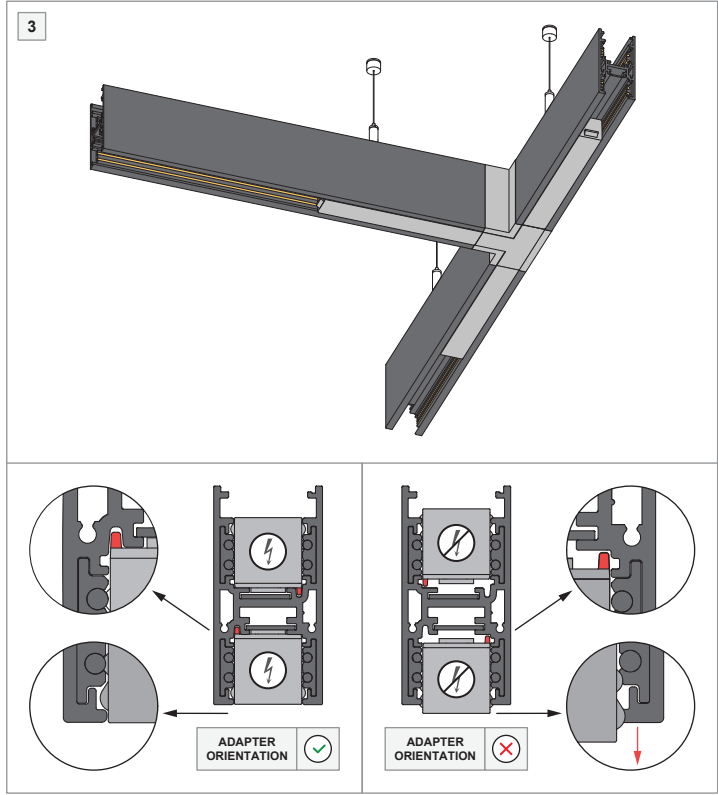

Pista track 48V electrical/mechanical (up/down) connection T Left

US_134546XX

INSTALLATION INSTRUCTION

- Read all instructions before installing the luminaire.
- Save these instructions and refer to them when additions or changes in the track configuration are made.

DRY LOCATIONS ONLY

Do not install this track system in damp or wet locations.

IMPORTANT SAFETY INSTRUCTIONS

- Do not install any part of a track system less than 5 feet above the floor.
- Do not install any luminaire closer than 6 inches from any curtain, or similar combustible material.
- Disconnect electrical power before adding to or changing the configuration of the track.
- Do not attempt to energize anything other than lighting track luminaires on the track. To reduce the risk of fire and electric shock, do not attempt to connect power tools, extension cords, appliances, and the like to the track.
- Do not connect a track to more than one branch circuit unless the track is constructed so that it can be used with more than one branch circuit. Check with a qualified electrician. Although the track lighting system may seem to operate acceptably, a dangerous overload of the neutral may occur and result in a risk of fire.