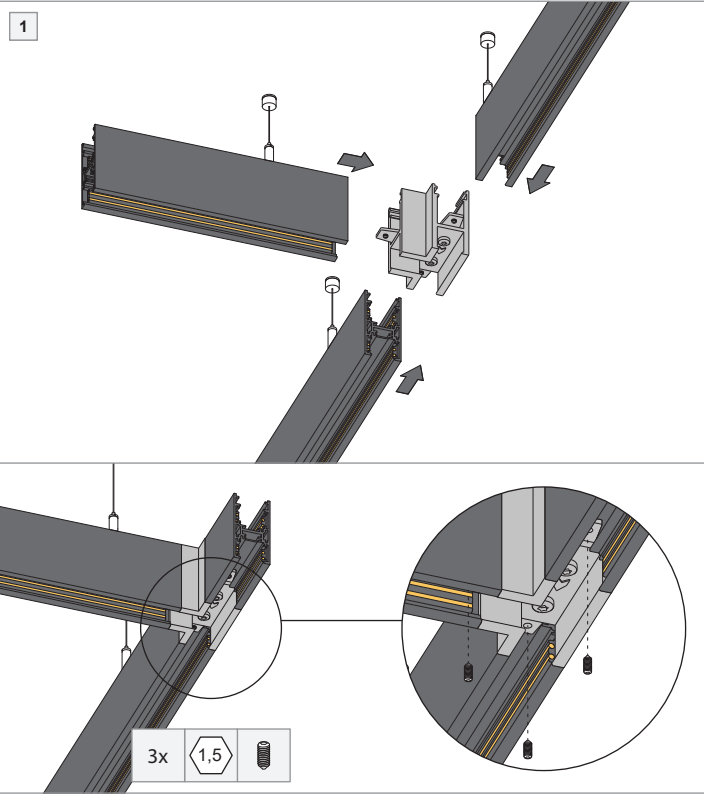

Pista track 48V electrical/mechanical (up/down) connection T Left

US_134546XX

INSTALLATION INSTRUCTION

- Read all instructions before installing the luminaire.
- Save these instructions and refer to them when additions or changes in the track configuration are made.

DRY LOCATIONS ONLY

Do not install this track system in damp or wet locations.

IMPORTANT SAFETY INSTRUCTIONS

- Do not install any part of a track system less than 5 feet above the floor.
- Do not install any luminaire closer than 6 inches from any curtain, or similar combustible material.
- Disconnect electrical power before adding to or changing the configuration of the track.
- Do not attempt to energize anything other than lighting track luminaires on the track. To reduce the risk of fire and electric shock, do not attempt to connect power tools, extension cords, appliances, and the like to the track.
- Do not connect a track to more than one branch circuit unless the track is constructed so that it can be used with more than one branch circuit. Check with a qualified electrician. Although the track lighting system may seem to operate acceptably, a dangerous overload of the neutral may occur and result in a risk of fire.