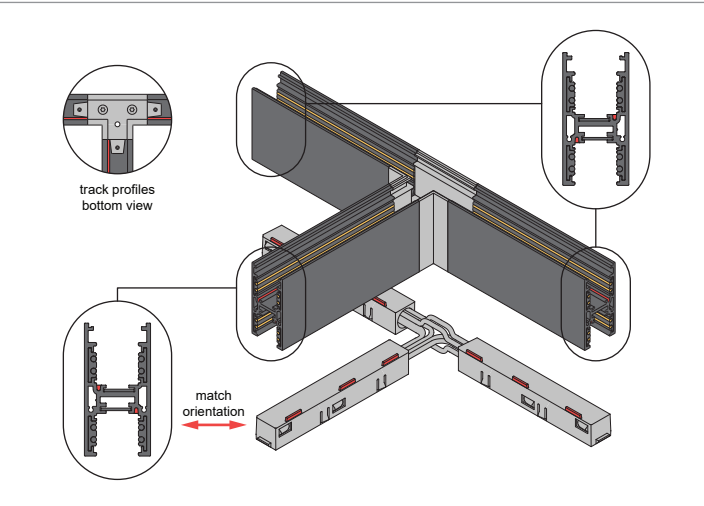

Pista track 48V electrical/mechanical (up/down) connection T Left

US_134546XX

INSTALLATION INSTRUCTION

- Read all instructions before installing the luminaire.
- Save these instructions and refer to them when additions or changes in the track configuration are made.

DRY LOCATIONS ONLY

Do not install this track system in damp or wet locations.

IMPORTANT SAFETY INSTRUCTIONS

- Do not install any part of a track system less than 5 feet above the floor.
- Do not install any luminaire closer than 6 inches from any curtain, or similar combustible material.
- Disconnect electrical power before adding to or changing the configuration of the track.
- Do not attempt to energize anything other than lighting track luminaires on the track. To reduce the risk of fire and electric shock, do not attempt to connect power tools, extension cords, appliances, and the like to the track.
- Do not connect a track to more than one branch circuit unless the track is constructed so that it can be used with more than one branch circuit. Check with a qualified electrician. Although the track lighting system may seem to operate acceptably, a dangerous overload of the neutral may occur and result in a risk of fire.