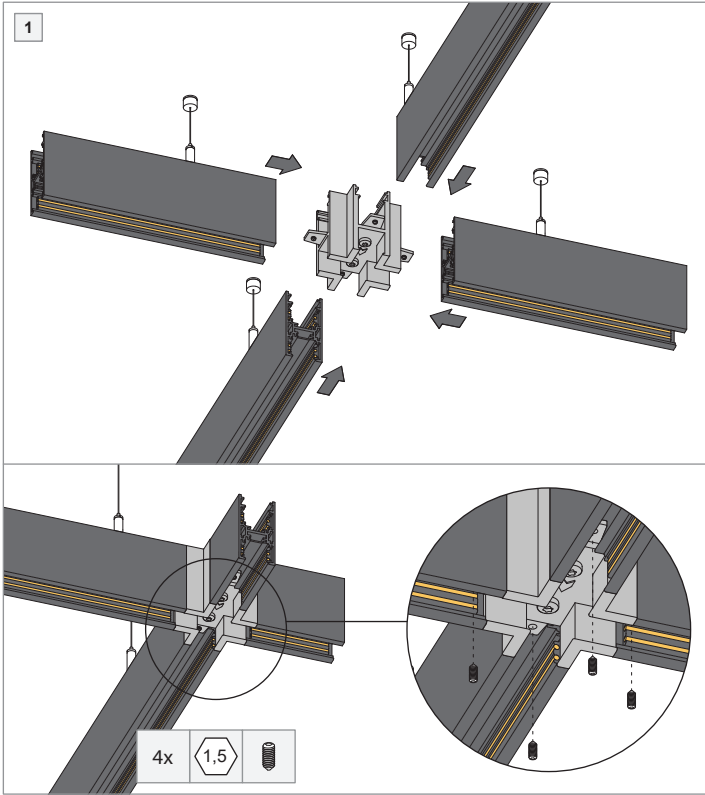

# Pista track 48V electrical/mechanical (up/down) connection X

US\_134541XX

## INSTALLATION INSTRUCTION

- Read all instructions before installing the luminaire.
- Save these instructions and refer to them when additions or changes in the track configuration are made.

## DRY LOCATIONS ONLY

Do not install this track system in damp or wet locations.

## IMPORTANT SAFETY INSTRUCTIONS

- Do not install any part of a track system less than 5 feet above the floor.
- Do not install any luminaire closer than 6 inches from any curtain, or similar combustible material.
- Disconnect electrical power before adding to or changing the configuration of the track.
- Do not attempt to energize anything other than lighting track luminaires on the track. To reduce the risk of fire and electric shock, do not attempt to connect power tools, extension cords, appliances, and the like to the track.
- Do not connect a track to more than one branch circuit unless the track is constructed so that it can be used with more than one branch circuit. Check with a qualified electrician. Although the track lighting system may seem to operate acceptably, a dangerous overload of the neutral may occur and result in a risk of fire.