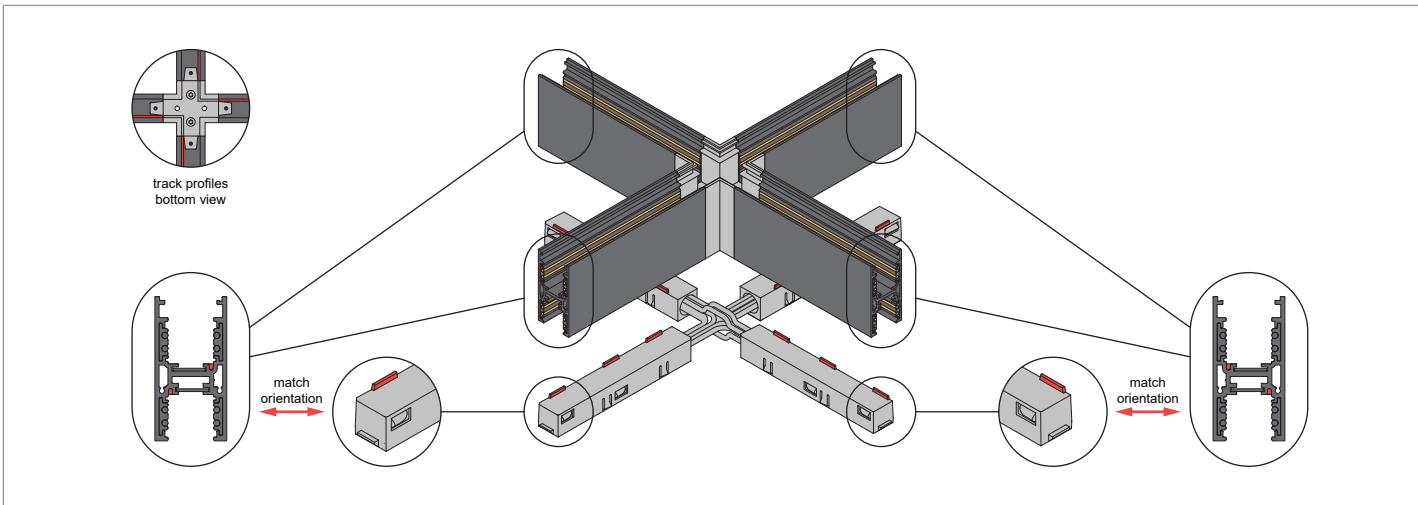

# Pista track 48V electrical/mechanical (up/down) connection X

US\_134541XX

## INSTALLATION INSTRUCTION

- Read all instructions before installing the luminaire.
- Save these instructions and refer to them when additions or changes in the track configuration are made.

## DRY LOCATIONS ONLY

Do not install this track system in damp or wet locations.

## IMPORTANT SAFETY INSTRUCTIONS

- Do not install any part of a track system less than 5 feet above the floor.
- Do not install any luminaire closer than 6 inches from any curtain, or similar combustible material.
- Disconnect electrical power before adding to or changing the configuration of the track.
- Do not attempt to energize anything other than lighting track luminaires on the track. To reduce the risk of fire and electric shock, do not attempt to connect power tools, extension cords, appliances, and the like to the track.
- Do not connect a track to more than one branch circuit unless the track is constructed so that it can be used with more than one branch circuit. Check with a qualified electrician. Although the track lighting system may seem to operate acceptably, a dangerous overload of the neutral may occur and result in a risk of fire.