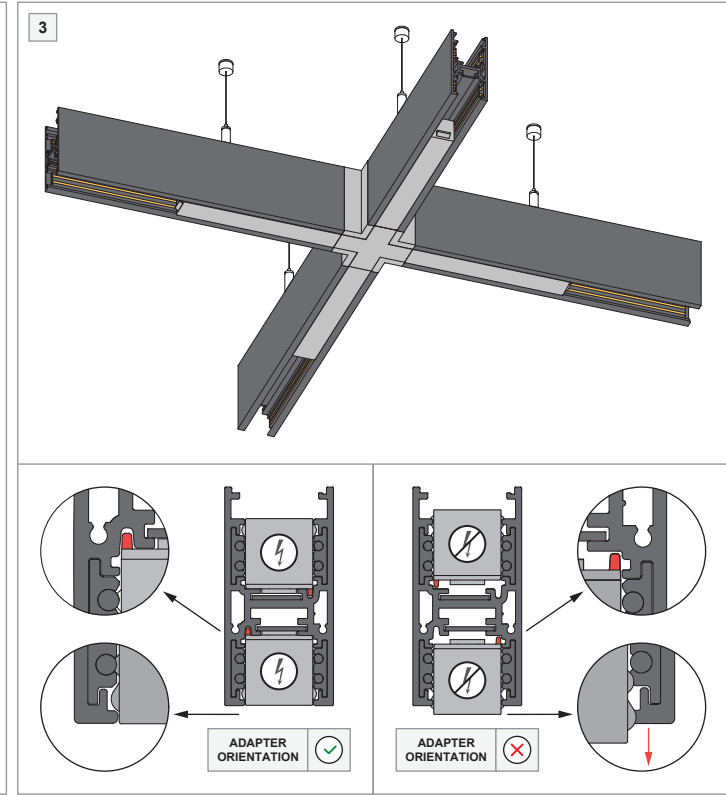

# Pista track 48V electrical/mechanical (up/down) connection X

US\_134541XX

## INSTALLATION INSTRUCTION

- Read all instructions before installing the luminaire.
- Save these instructions and refer to them when additions or changes in the track configuration are made.

## DRY LOCATIONS ONLY

Do not install this track system in damp or wet locations.

## IMPORTANT SAFETY INSTRUCTIONS

- Do not install any part of a track system less than 5 feet above the floor.
- Do not install any luminaire closer than 6 inches from any curtain, or similar combustible material.
- Disconnect electrical power before adding to or changing the configuration of the track.
- Do not attempt to energize anything other than lighting track luminaires on the track. To reduce the risk of fire and electric shock, do not attempt to connect power tools, extension cords, appliances, and the like to the track.
- Do not connect a track to more than one branch circuit unless the track is constructed so that it can be used with more than one branch circuit. Check with a qualified electrician. Although the track lighting system may seem to operate acceptably, a dangerous overload of the neutral may occur and result in a risk of fire.