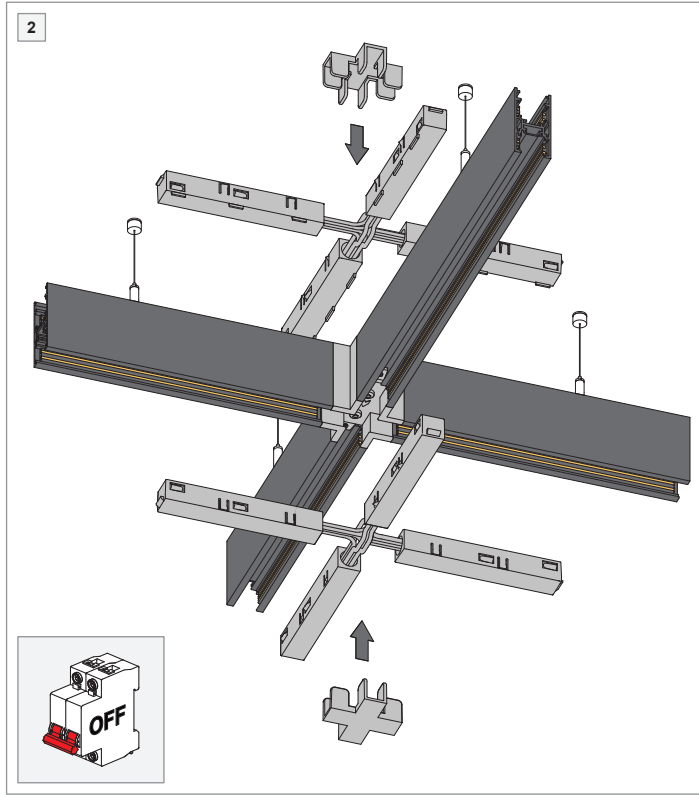

# Pista track 48V electrical/mechanical (up/down) connection X

US\_134541XX

## INSTALLATION INSTRUCTION

- Read all instructions before installing the luminaire.
- Save these instructions and refer to them when additions or changes in the track configuration are made.

## DRY LOCATIONS ONLY

Do not install this track system in damp or wet locations.

## IMPORTANT SAFETY INSTRUCTIONS

- Do not install any part of a track system less than 5 feet above the floor.
- Do not install any luminaire closer than 6 inches from any curtain, or similar combustible material.
- Disconnect electrical power before adding to or changing the configuration of the track.
- Do not attempt to energize anything other than lighting track luminaires on the track. To reduce the risk of fire and electric shock, do not attempt to connect power tools, extension cords, appliances, and the like to the track.
- Do not connect a track to more than one branch circuit unless the track is constructed so that it can be used with more than one branch circuit. Check with a qualified electrician. Although the track lighting system may seem to operate acceptably, a dangerous overload of the neutral may occur and result in a risk of fire.