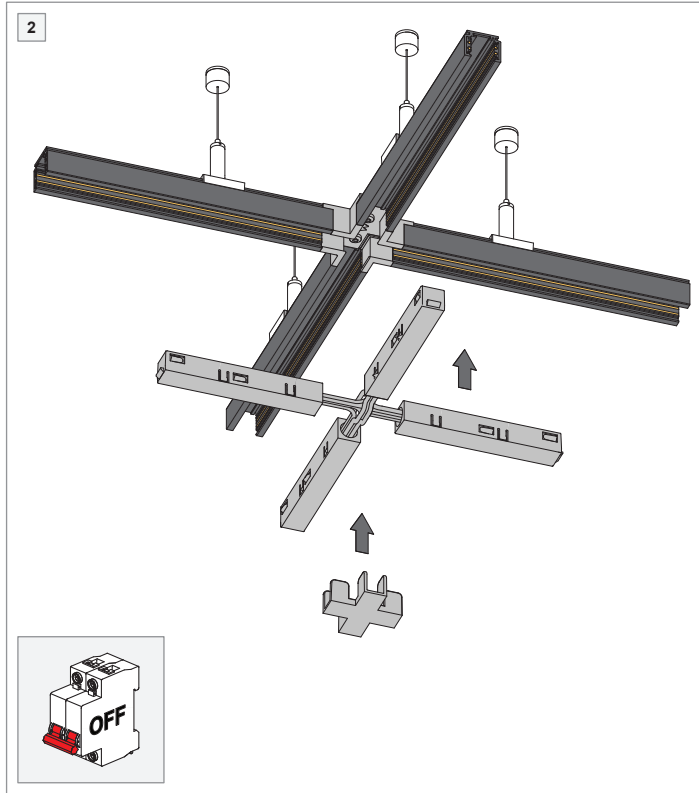

Pista track 48V electrical/mechanical (suspended) connection X

US_134540XX

INSTALLATION INSTRUCTION

- Read all instructions before installing the luminaire.
- Save these instructions and refer to them when additions or changes in the track configuration are made.

DRY LOCATIONS ONLY

Do not install this track system in damp or wet locations.

IMPORTANT SAFETY INSTRUCTIONS

- Do not install any part of a track system less than 5 feet above the floor.
- Do not install any luminaire closer than 6 inches from any curtain, or similar combustible material.
- Disconnect electrical power before adding to or changing the configuration of the track.
- Do not attempt to energize anything other than lighting track luminaires on the track. To reduce the risk of fire and electric shock, do not attempt to connect power tools, extension cords, appliances, and the like to the track.
- Do not connect a track to more than one branch circuit unless the track is constructed so that it can be used with more than one branch circuit. Check with a qualified electrician. Although the track lighting system may seem to operate acceptably, a dangerous overload of the neutral may occur and result in a risk of fire.