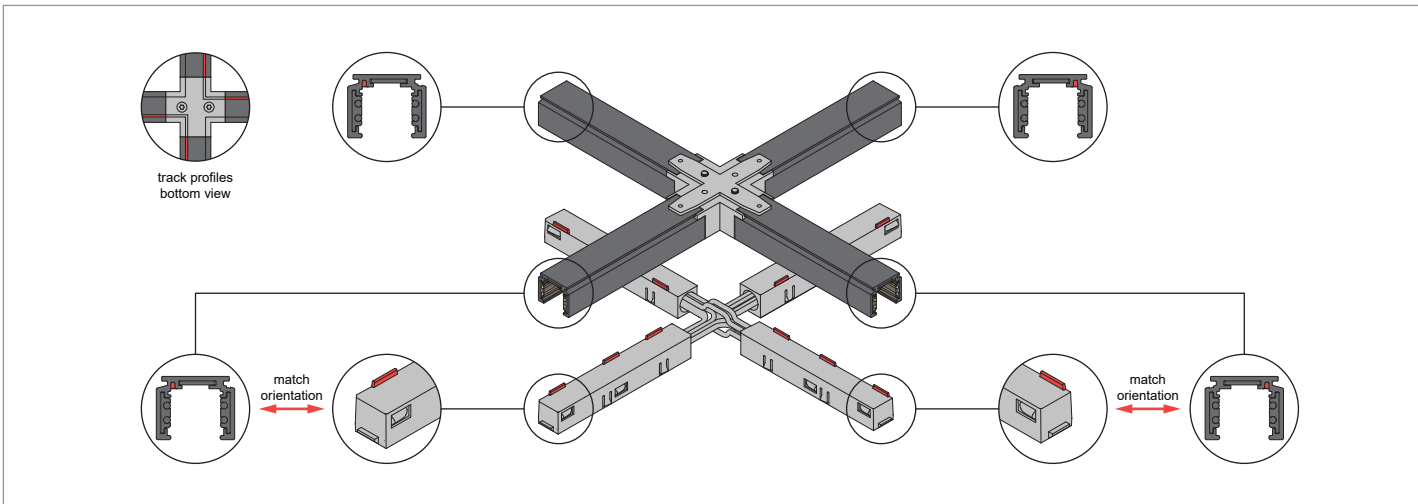

Pista track 48V electrical/mechanical (suspended) connection X

US_134540XX

INSTALLATION INSTRUCTION

- Read all instructions before installing the luminaire.
- Save these instructions and refer to them when additions or changes in the track configuration are made.

DRY LOCATIONS ONLY

Do not install this track system in damp or wet locations.

IMPORTANT SAFETY INSTRUCTIONS

- Do not install any part of a track system less than 5 feet above the floor.
- Do not install any luminaire closer than 6 inches from any curtain, or similar combustible material.
- Disconnect electrical power before adding to or changing the configuration of the track.
- Do not attempt to energize anything other than lighting track luminaires on the track. To reduce the risk of fire and electric shock, do not attempt to connect power tools, extension cords, appliances, and the like to the track.
- Do not connect a track to more than one branch circuit unless the track is constructed so that it can be used with more than one branch circuit. Check with a qualified electrician. Although the track lighting system may seem to operate acceptably, a dangerous overload of the neutral may occur and result in a risk of fire.

FOR USE ONLY WITH TRACK SYSTEM MODEL

Series 9500, manufactured by AAG Stucchi SRL (Modular Lighting Instruments 'Pista').

TRACK SYSTEM & ACCESSORIES

For latest version of track system components and available accessories check www.supermodular.com or connect with your sales contact.