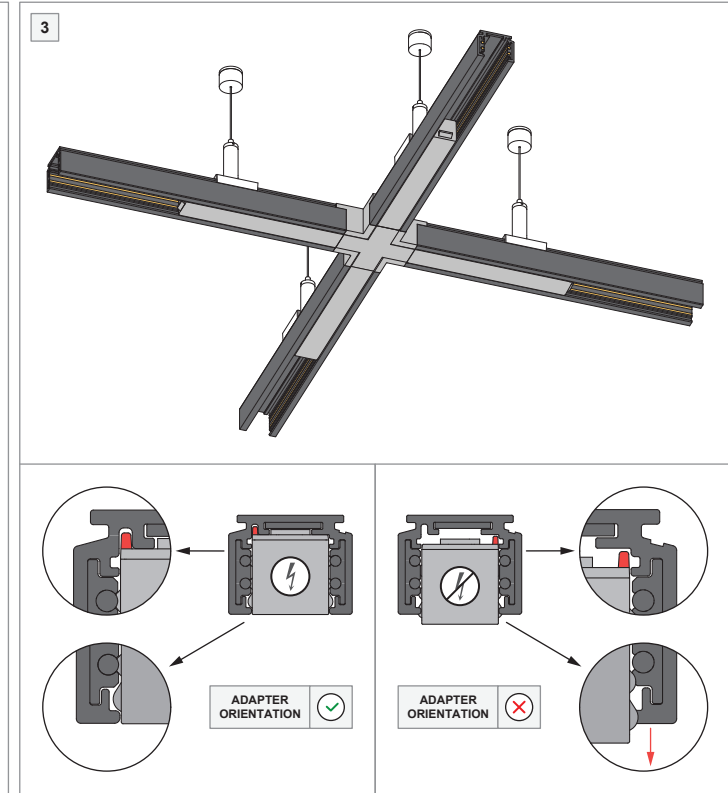

Pista track 48V electrical/mechanical (suspended) connection X

US_134540XX

INSTALLATION INSTRUCTION

- Read all instructions before installing the luminaire.
- Save these instructions and refer to them when additions or changes in the track configuration are made.

DRY LOCATIONS ONLY

Do not install this track system in damp or wet locations.

IMPORTANT SAFETY INSTRUCTIONS

- Do not install any part of a track system less than 5 feet above the floor.
- Do not install any luminaire closer than 6 inches from any curtain, or similar combustible material.
- Disconnect electrical power before adding to or changing the configuration of the track.
- Do not attempt to energize anything other than lighting track luminaires on the track. To reduce the risk of fire and electric shock, do not attempt to connect power tools, extension cords, appliances, and the like to the track.
- Do not connect a track to more than one branch circuit unless the track is constructed so that it can be used with more than one branch circuit. Check with a qualified electrician. Although the track lighting system may seem to operate acceptably, a dangerous overload of the neutral may occur and result in a risk of fire.

FOR USE ONLY WITH TRACK SYSTEM MODEL

Series 9500, manufactured by AAG Stucchi SRL (Modular Lighting Instruments 'Pista').

TRACK SYSTEM & ACCESSORIES

For latest version of track system components and available accessories check www.supermodular.com or connect with your sales contact.