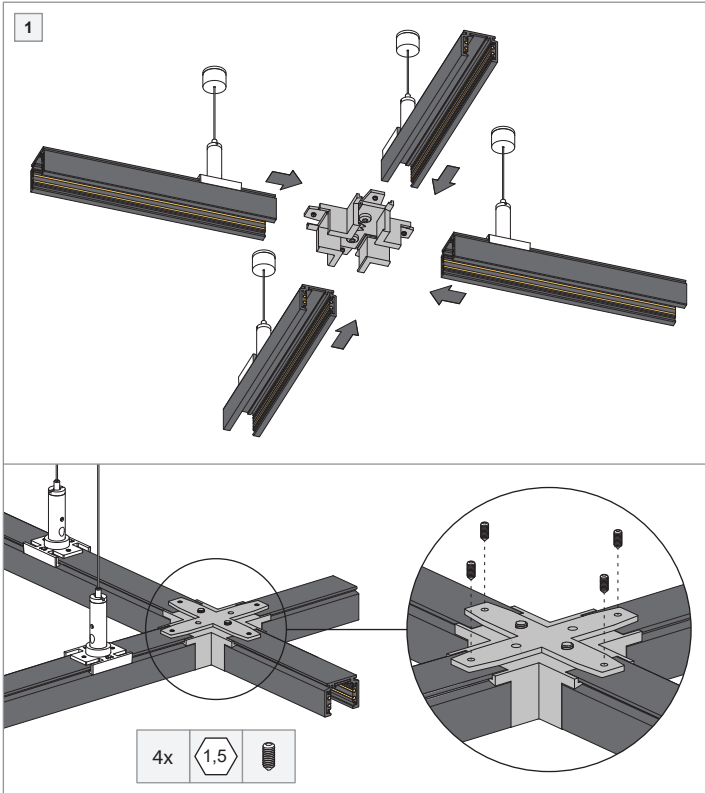

Pista track 48V electrical/mechanical (suspended) connection X

US_134540XX

INSTALLATION INSTRUCTION

- Read all instructions before installing the luminaire.
- Save these instructions and refer to them when additions or changes in the track configuration are made.

DRY LOCATIONS ONLY

Do not install this track system in damp or wet locations.

IMPORTANT SAFETY INSTRUCTIONS

- Do not install any part of a track system less than 5 feet above the floor.
- Do not install any luminaire closer than 6 inches from any curtain, or similar combustible material.
- Disconnect electrical power before adding to or changing the configuration of the track.
- Do not attempt to energize anything other than lighting track luminaires on the track. To reduce the risk of fire and electric shock, do not attempt to connect power tools, extension cords, appliances, and the like to the track.
- Do not connect a track to more than one branch circuit unless the track is constructed so that it can be used with more than one branch circuit. Check with a qualified electrician. Although the track lighting system may seem to operate acceptably, a dangerous overload of the neutral may occur and result in a risk of fire.