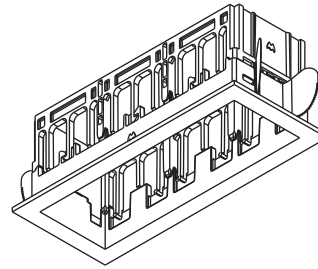

Qbini LED GE

141011XX_141021XX_141031XX_141012XX_141022XX_141032XX_141111XX_141121XX_141131XX_141112XX_141122XX_141132XX_141411XX_141421XX_141431XX_141412XX_141422XX_141432XX

141211XX_141221XX_141231XX_141212XX_141222XX_141232XX_141311XX_141321XX_141331XX_141312XX_141322XX_141332XX_141511XX_141521XX_141531XX_141512XX_141522XX_141532XX

CAN BE USED WITH:
www.supermodular.com or check sales contact

Qbini frame 1x
(141710XX)

Qbini frame 2x
(141720XX)

ACCESSORIES

Replace protective shield when broken. The luminaire shall only be used complete with its protective shield. Reference number: 1012728