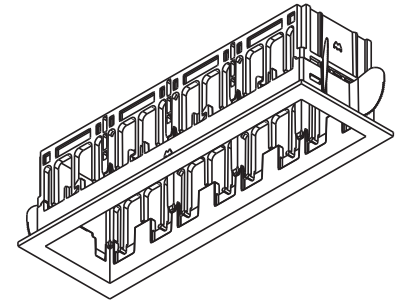

Qbini frame 4x
(141740XX)