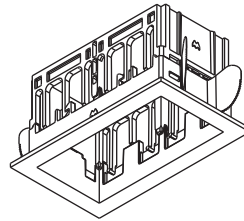

Qbini frame 2x
(141720XX)