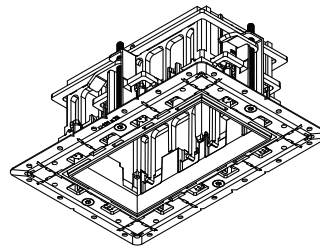

Qbini trimless frame 2x
(141801XX)