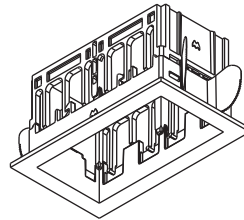

Qbini frame 2x
(141720XX)