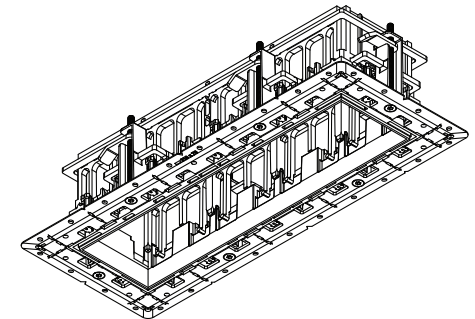

Qbini trimless frame 4x
(141803XX)

ACCESSORIES

Replace protective shield when broken. The luminaire shall only be used complete with its protective shield. Reference number: 1012729