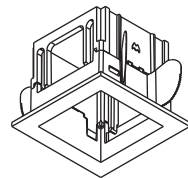

Qbini Adjustable LED GE

141601XX_141602XX_141603XX_141604XX_141605XX_141606XX_141607XX_141608XX

CAN BE USED WITH:
www.supermodular.com or check sales contact

Qbini frame 1x
(141710XX)