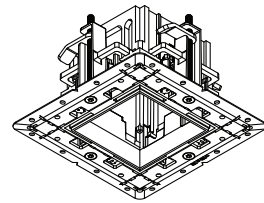

Qbini trimless frame 1x
(141800XX)