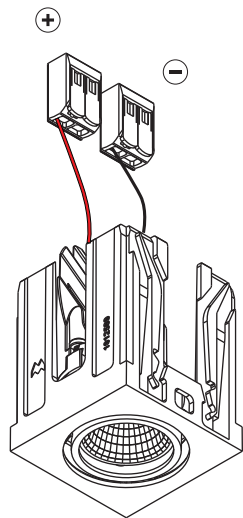

Qbini Adjustable LED GE

141601XX_141602XX_141603XX_141604XX_141605XX_141606XX_141607XX_141608XX

CAN BE USED WITH:
www.supermodular.com or check sales contact

Qbini frame 1x
(141710XX)