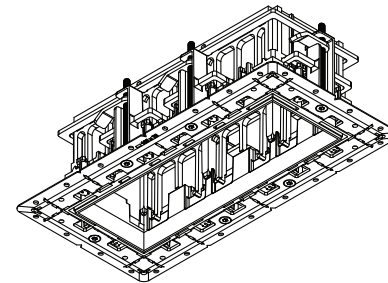

Qbini trimless frame 3x
(141802XX)