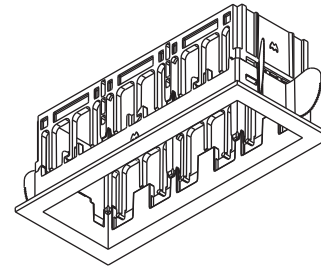

Qbini frame 3x
(141730XX)