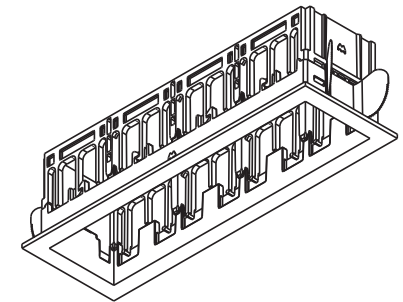

Qbini frame 4x
(141740XX)