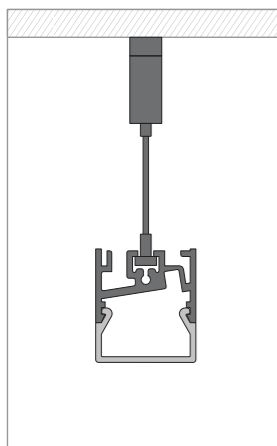

SLD 25 - SUSPENDED

Base profile + diffuser
 US_93441209 (white struc)
 US_93441232 (black struc)
 US_93441282 (bronze)
 US_93441284 (silver bronze)
 US_93441241 (champagne)

Connection 180°
 US_93440050

Suspension kit (cable length: 4m)
 US_93000850 (white struc)
 US_93000851 (black struc)

Connection 90°
 US_93440060

Suspension hinge
 US_93001109 (white struc)
 US_93001132 (black struc)

Suspension canopy
 US_93461009 (white struc)
 US_93461032 (black struc)

Power feed cable (length: per m)
 US_93001300

LED strip 24V connection
 US_93440506

Diffuser out
 US_93440003

Endplate
 US_93449181 (white struc)
 US_93448181 (black struc)
 US_93448118 (bronze)
 US_93448106 (silver bronze)
 US_93448117 (champagne)