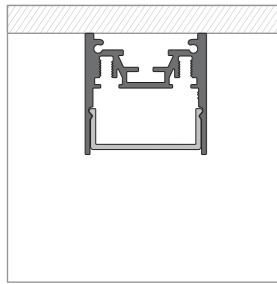

SLD 35 - SURFACE

Base profile + diffuser
 US_93461309 (white struc)
 US_93461332 (black struc)
 US_93461382 (bronze)
 US_93461384 (silver bronze)
 US_93461341 (champagne)

LED strip 24V connection
 US_93470505

Connection 180°
 US_93460050

Connection 90°
 US_93460060

Diffuser in
 US_93460012

Endplate
 US_93469181 (white struc)
 US_93468181 (black struc)
 US_93468118 (bronze)
 US_93468106 (silver bronze)
 US_93468117 (champagne)