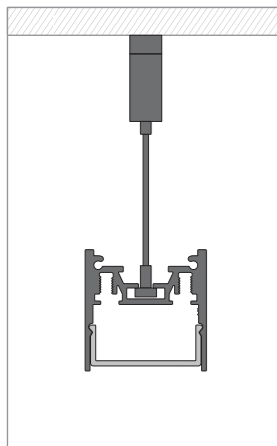

SLD 35 - SUSPENDED

Base profile + diffuser

- US_93461309 (white struc)
- US_93461332 (black struc)
- US_93461382 (bronze)
- US_93461384 (silver bronze)
- US_93461341 (champagne)

Suspension canopy

- US_93461009 (white struc)
- US_93461032 (black struc)

Power feed cable (length: per m)

- US_93001300

LED strip 24V connection

- US_93470506

Connection 180°

- US_93460050

Suspension kit (cable length: 4m)

- US_93000850 (white struc)
- US_93000851 (black struc)

Connection 90°

- US_93460060

Suspension hinge

- US_93001109 (white struc)
- US_93001132 (black struc)

Diffuser in

- US_93460012

Endplate

- US_93469181 (white struc)
- US_93468181 (black struc)
- US_93468118 (bronze)
- US_93468106 (silver bronze)
- US_93468117 (champagne)