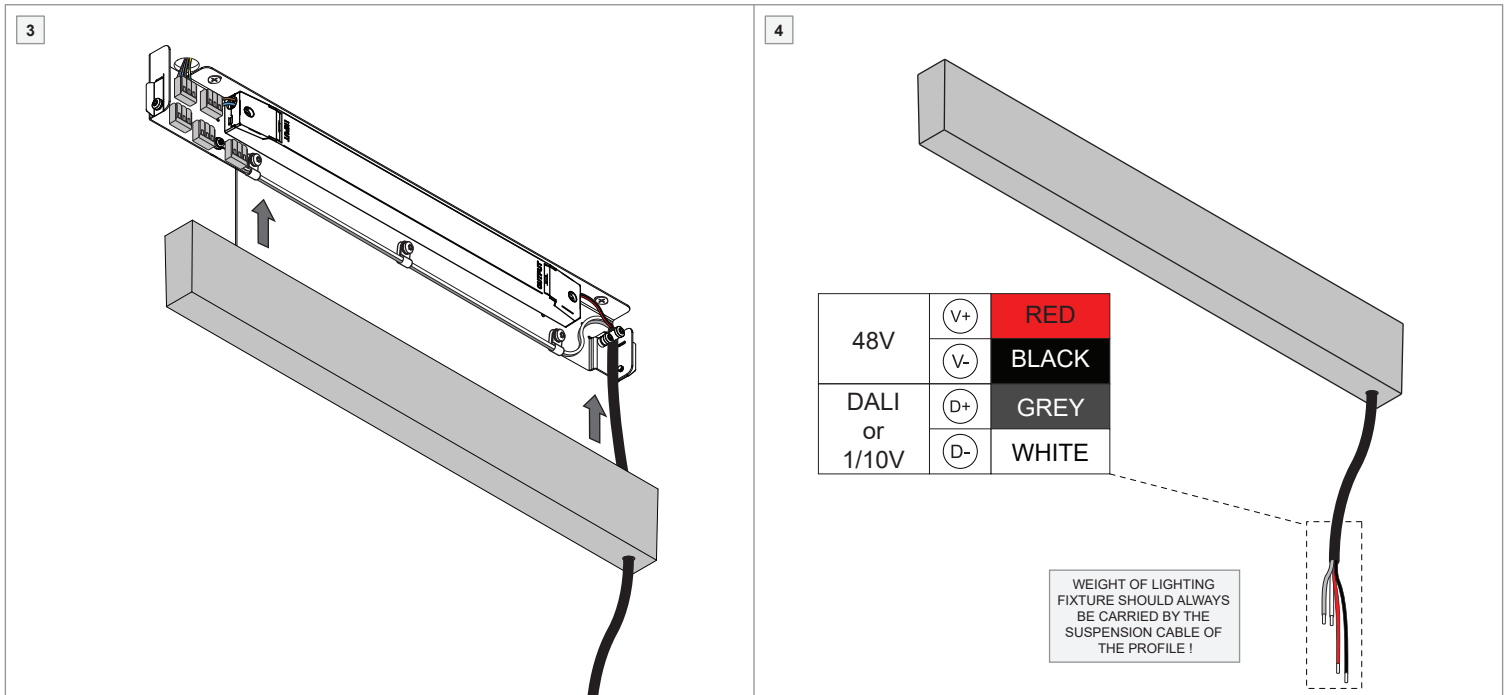

PISTA Surface Mounted LED Gear 48V 100/150 W - Suspension

134534XX-B2_134189XX-B2

VERSION	ELECTRICAL RATINGS		INPUT		OUTPUT	
	Voltage (V)	Frequency (Hz)	Voltage (V)	Power (W)		
134534XX (100W)	230 AC	50 - 60	48 DC	100		
134189XX (150W)				150		

MOUNTING HOLES	