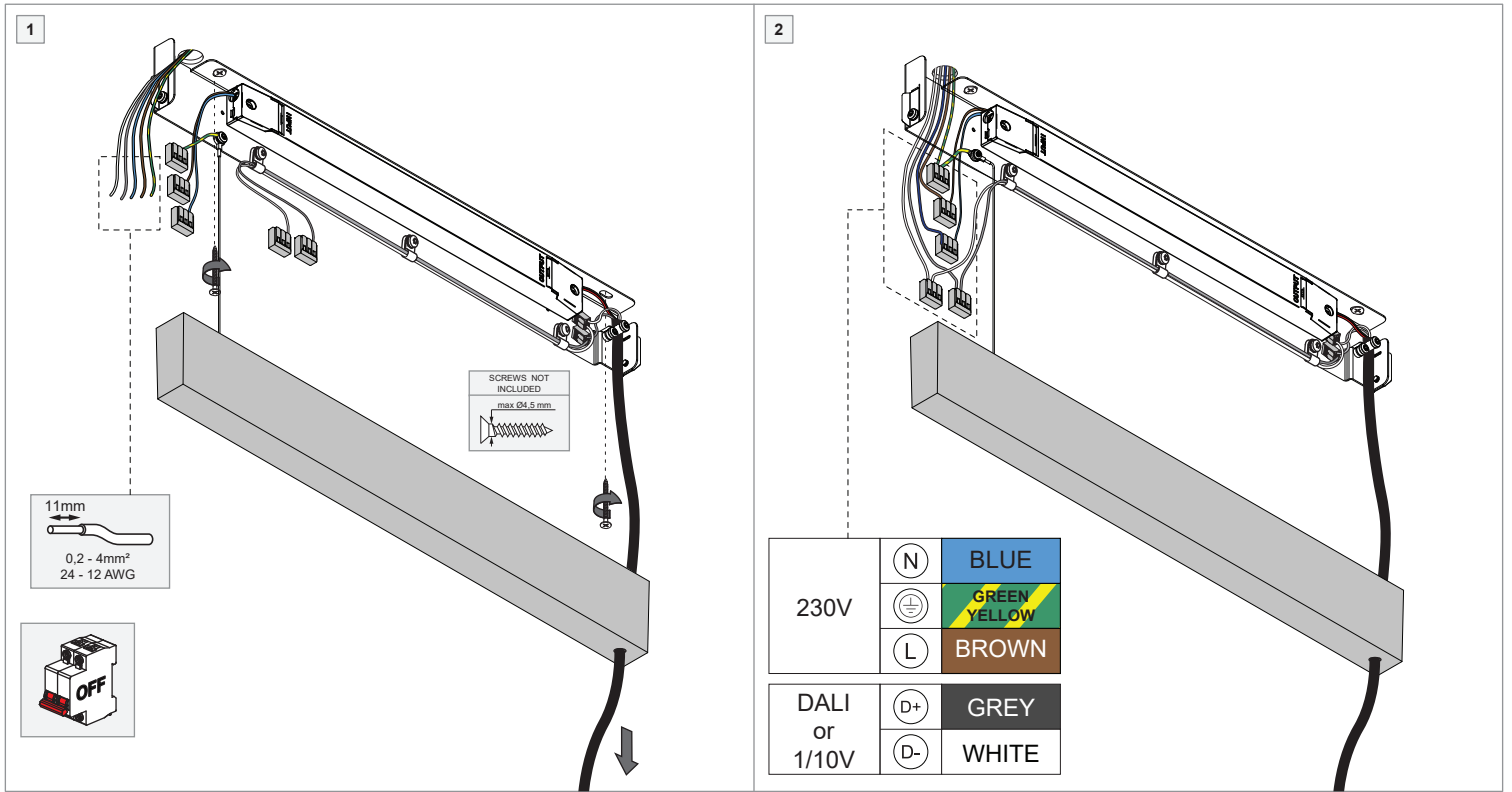

PISTA Surface Mounted LED Gear 48V 100/150 W - Suspension

134534XX-B2_134189XX-B2

VERSION	ELECTRICAL RATINGS		INPUT		OUTPUT	
	Voltage (V)	Frequency (Hz)	Voltage (V)	Power (W)		
134534XX (100W)	230 AC	50 - 60	48 DC	100		
134189XX (150W)				150		

MOUNTING HOLES	